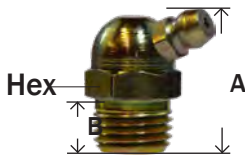

#688 1688 2845 5200

PIPE THREAD

65° ANGLE BALL CHECK

MIDLAND	AMC	CHAMPION	LIST	SIZE	MAF #	MAF PRICE
36118	08315			1/8" -27 NPTF	612	

#612 1612 2865 5300

PIPE THREAD

90° ANGLE BALL CHECK

MIDLAND	AMC	CHAMPION	LIST	SIZE	MAF #	MAF PRICE
36120	08316			1/8" -27 NPTF	613	
36120SS				303 SS		
36121				1/8" -27 NPTF		

#613 1613 2890 5400 5407

PIPE THREAD

BALL CHECK - 1/4"-18 NPTF

MIDLAND	AMC	CHAMPION	LIST	SIZE	MAF #	MAF PRICE
36130	08321			1/4" -18 NPTF	627	
36130SS				303 SS		

#627 1627 2900K 5050

WARNING: This product can expose you to chemicals, including lead, which are known to the State of California to cause cancer and birth defects or other reproductive harm. For more information, visit www.P65Warnings.ca.gov

STEEL GREASE FITTINGS

BRASS FITTINGS

PIPE THREAD 65° ANGLE BALL CHECK

MIDLAND	AMC	CHAMPION	LIST	SIZE	MAF #	MAF PRICE
36132	08324			1/4"-18 NPTF	629	

#629 1629 2965 5350

1/4-28 TAPER THREAD SHORT BALL CHECK - 1/4-28 NPTF