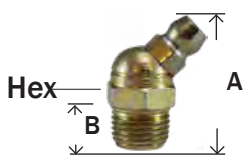

#607 1607 2800 1669 5003

PIPE THREAD

30° ANGLE BALL CHECK

MIDLAND	AMC	CHAMPION	LIST	SIZE	MAF #	MAF PRICE
36114	08313			1/8" -27 NPTF	611	

#611 1611 2830 5100

PIPE THREAD

45° ANGLE BALL CHECK

MIDLAND	AMC	CHAMPION	LIST	SIZE	MAF #	MAF PRICE
36116	08314			1/8" -27 NPTF	688	
36116SS				303 SS		

#688 1688 2845 5200

PIPE THREAD

65° ANGLE BALL CHECK

MIDLAND	AMC	CHAMPION	LIST	SIZE	MAF #	MAF PRICE
36118	08315			1/8" -27 NPTF	612	

#612 1612 2865 5300

PIPE THREAD

90° ANGLE BALL CHECK

MIDLAND	AMC	CHAMPION	LIST	SIZE	MAF #	MAF PRICE
36120	08316			1/8" -27 NPTF	613	
36120SS				303 SS		
36121				1/8" -27 NPTF		