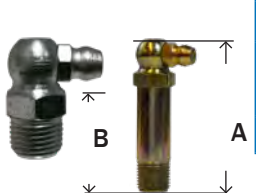

#607 1607 2800 1669 5003

PIPE THREAD

30° ANGLE BALL CHECK

MIDLAND	AMC	CHAMPION	LIST	SIZE	MAF #	MAF PRICE
36114	08313			1/8" -27 NPTF	611	

#611 1611 2830 5100

PIPE THREAD

45° ANGLE BALL CHECK

MIDLAND	AMC	CHAMPION	LIST	SIZE	MAF #	MAF PRICE
36116	08314			1/8" -27 NPTF	688	
36116SS				303 SS		

#688 1688 2845 5200

PIPE THREAD

65° ANGLE BALL CHECK

MIDLAND	AMC	CHAMPION	LIST	SIZE	MAF #	MAF PRICE
36118	08315			1/8" -27 NPTF	612	

#612 1612 2865 5300

PIPE THREAD

90° ANGLE BALL CHECK

MIDLAND	AMC	CHAMPION	LIST	SIZE	MAF #	MAF PRICE
36120	08316			1/8" -27 NPTF	613	
36120SS				303 SS		
36121				1/8" -27 NPTF		

#613 1613 2890 5400 5407

PIPE THREAD

BALL CHECK - 1/4"-18 NPTF

MIDLAND	AMC	CHAMPION	LIST	SIZE	MAF #	MAF PRICE
36130	08321			1/4" -18 NPTF	627	
36130SS				303 SS		

#627 1627 2900K 5050

WARNING: This product can expose you to chemicals, including lead, which are known to the State of California to cause cancer and birth defects or other reproductive harm. For more information, visit www.P65Warnings.ca.gov

STEEL GREASE FITTINGS

BRASS FITTINGS

PIPE THREAD 65° ANGLE BALL CHECK

MIDLAND	AMC	CHAMPION	LIST	SIZE	MAF #	MAF PRICE
36132	08324			1/4"-18 NPTF	629	

#629 1629 2965 5350

1/4-28 TAPER THREAD SHORT BALL CHECK - 1/4-28 NPTF