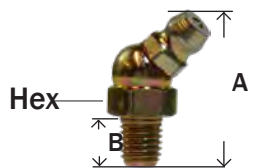

MIDLAND	AMC	CHAMPION	LIST	SIZE	MAF #	MAF PRICE
36140	08341			1/4"-28 NPTF	641	
36140SS				303 SS		
36141				Thread Forming		

#641 1641 2400 3038 5010

1/4-28 TAPER THREAD LONG BALL CHECK

MIDLAND	AMC	CHAMPION	LIST	SIZE	MAF #	MAF PRICE
36142	08342			1/4"-28 Taper Thread	652	0.34

#652 1652 2400 5013

1/4-28 TAPER THREAD EXTRA LONG BALL CHECK

MIDLAND	AMC	CHAMPION	LIST	SIZE	MAF #	MAF PRICE
36144	08343			1/4"-28 Taper Thread	680	

#680 1680 2400 5014

1/4-28 TAPER THREAD SHORT 45° BALL CHECK

MIDLAND	AMC	CHAMPION	LIST	SIZE	MAF #	MAF PRICE
36146	08346			1/4"-28 Taper Thread	637	
36146SS				303 SS		
36147				1/4"-28 Taper Thread		

#637 1637 2445 1665 2465 3010 5210

1/4-28 TAPER THREAD LONG 45° BALL CHECK