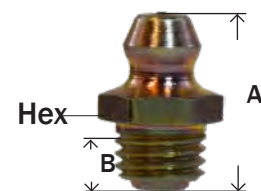

STEEL GREASE FITTINGS

BRASS FITTINGS

METRIC

MIDLAND	AMC	CHAMPION	LIST	SIZE	MAF #	MAF PRICE
36180	08397			10MM x 1	910	

• DIAMETER X PITCH (EXTRA FINE)

#911 9000 2109 ZM510 5181

METRIC

45° ANGLE

MIDLAND	AMC	CHAMPION	LIST	SIZE	MAF #	MAF PRICE
36182	08398			10MM x 1	912	

#912 9045 2110 ZM4510 5182

METRIC

90° ANGLE

MIDLAND	AMC	CHAMPION	LIST	SIZE	MAF #	MAF PRICE
36184	08399			10MM x 1	913	

#913 9090 2111 ZM9010 5183

MIDLAND	AMC	CHAMPION	LIST	SIZE	MAF #	MAF PRICE
36186	08351			5/16"-24		

#711-B 1711 2500

MIDLAND	AMC	CHAMPION	LIST	SIZE	MAF #	MAF PRICE
36188	08352			3/8"-24		

#710-B 1710 2600

BUTTON HEAD

MIDLAND	AMC	CHAMPION	LIST	SIZE	MAF #	MAF PRICE
36200	08302			1/8"-27 PTF		
36205	08304			1/4"-18 NPT		