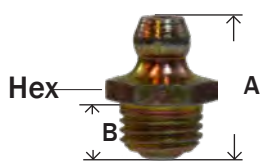

STEEL GREASE FITTINGS

BRASS FITTINGS

METRIC

MIDLAND	AMC	CHAMPION	LIST	SIZE	MAF #	MAF PRICE
36180	08397			10MM x 1	910	

• DIAMETER X PITCH (EXTRA FINE)

#911 9000 2109 ZM510 5181

METRIC

45° ANGLE

MIDLAND	AMC	CHAMPION	LIST	SIZE	MAF #	MAF PRICE
36182	08398			10MM x 1	912	

#912 9045 2110 ZM4510 5182

METRIC

90° ANGLE

MIDLAND	AMC	CHAMPION	LIST	SIZE	MAF #	MAF PRICE
36184	08399			10MM x 1	913	

#913 9090 2111 ZM9010 5183

MIDLAND	AMC	CHAMPION	LIST	SIZE	MAF #	MAF PRICE
36186	08351			5/16"-24		

#711-B 1711 2500

MIDLAND	AMC	CHAMPION	LIST	SIZE	MAF #	MAF PRICE
36188	08352			3/8"-24		

#710-B 1710 2600

BUTTON HEAD

MIDLAND	AMC	CHAMPION	LIST	SIZE	MAF #	MAF PRICE
36200	08302			1/8"-27 PTF		
36205	08304			1/4"-18 NPT		