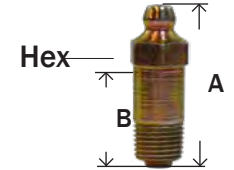

STEEL GREASE FITTINGS

BRASS FITTINGS

- 8000 PSI MAX. PRESSURE
- EXCEEDS 12HR SALT SPRAY
- ASSORTMENTS ALSO AVAILABLE
- Meets SAE #J-534C
- SEE WEBSITE FOR GREASE ACCESSORIES

BALL CHECK - 1/8"-27 NPTF

Many types available on special order.

PIPE THREAD

MIDLAND	AMC	CHAMPION	LIST	SIZE	MAF #	MAF PRICE
36110	08310			1/8" -27 NPTF	610	
36110SS				303 SS		
36111				Thread Forming		

#610 1610 2800 1720 5000

PIPE THREAD

BALL CHECK

MIDLAND	AMC	CHAMPION	LIST	SIZE	MAF #	MAF PRICE
36112	08311			1/8" -27 NPTF	607	
36113				1/8" -27 NPTF		

#607 1607 2800 1669 5003

PIPE THREAD

30° ANGLE BALL CHECK

MIDLAND	AMC	CHAMPION	LIST	SIZE	MAF #	MAF PRICE
36114	08313			1/8" -27 NPTF	611	

#611 1611 2830 5100

PIPE THREAD

45° ANGLE BALL CHECK

MIDLAND	AMC	CHAMPION	LIST	SIZE	MAF #	MAF PRICE
36116	08314			1/8" -27 NPTF	688	
36116SS				303 SS		