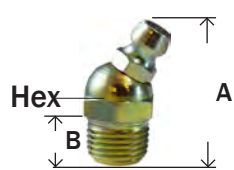

MIDLAND	AMC	CHAMPION	LIST	SIZE	MAF #	MAF PRICE
36114	08313			1/8" -27 NPTF	611	

#611 1611 2830 5100