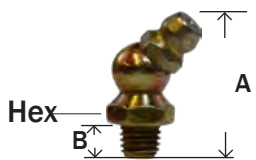

MIDLAND	AMC	CHAMPION	LIST	SIZE	MAF #	MAF PRICE
36140	08341			1/4"-28 NPTF	641	
36140SS				303 SS		
36141				Thread Forming		

#641 1641 2400 3038 5010

1/4-28 TAPER THREAD LONG BALL CHECK

MIDLAND	AMC	CHAMPION	LIST	SIZE	MAF #	MAF PRICE
36142	08342			1/4"-28 Taper Thread	652	0.34

#652 1652 2400 5013

1/4-28 TAPER THREAD EXTRA LONG BALL CHECK

MIDLAND	AMC	CHAMPION	LIST	SIZE	MAF #	MAF PRICE
36144	08343			1/4"-28 Taper Thread	680	

#680 1680 2400 5014

1/4-28 TAPER THREAD SHORT 45° BALL CHECK

MIDLAND	AMC	CHAMPION	LIST	SIZE	MAF #	MAF PRICE
36146	08346			1/4"-28 Taper Thread	637	
36146SS				303 SS		
36147				1/4"-28 Taper Thread		

#637 1637 2445 1665 2465 3010 5210

1/4-28 TAPER THREAD LONG 45° BALL CHECK