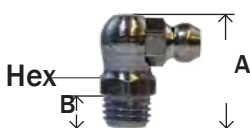

#812 8045 2104 ZM458 5179

METRIC 90° ANGLE

MIDLAND	AMC	CHAMPION	LIST	SIZE	MAF #	MAF PRICE
36178	08396			8MM x 1	813	

#813 8090 2105 ZM908 5180

WARNING: This product can expose you to chemicals, including lead, which are known to the State of California to cause cancer and birth defects or other reproductive harm. For more information, visit www.P65Warnings.ca.gov