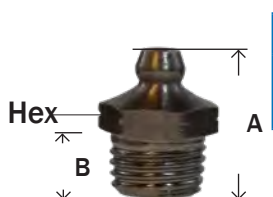

#607 1607 2800 1669 5003

PIPE THREAD

30° ANGLE BALL CHECK

MIDLAND	AMC	CHAMPION	LIST	SIZE	MAF #	MAF PRICE
36114	08313			1/8" -27 NPTF	611	

#611 1611 2830 5100

PIPE THREAD

45° ANGLE BALL CHECK

MIDLAND	AMC	CHAMPION	LIST	SIZE	MAF #	MAF PRICE
36116	08314			1/8" -27 NPTF	688	
36116SS				303 SS		

#688 1688 2845 5200

PIPE THREAD

65° ANGLE BALL CHECK

MIDLAND	AMC	CHAMPION	LIST	SIZE	MAF #	MAF PRICE
36118	08315			1/8" -27 NPTF	612	

#612 1612 2865 5300

PIPE THREAD

90° ANGLE BALL CHECK

MIDLAND	AMC	CHAMPION	LIST	SIZE	MAF #	MAF PRICE
36120	08316			1/8" -27 NPTF	613	
36120SS				303 SS		
36121				1/8" -27 NPTF		

#613 1613 2890 5400 5407

PIPE THREAD

BALL CHECK - 1/4"-18 NPTF

MIDLAND	AMC	CHAMPION	LIST	SIZE	MAF #	MAF PRICE
36130	08321			1/4" -18 NPTF	627	
36130SS				303 SS		

#627 1627 2900K 5050

WARNING: This product can expose you to chemicals, including lead, which are known to the State of California to cause cancer and birth defects or other reproductive harm. For more information, visit www.P65Warnings.ca.gov

STEEL GREASE FITTINGS

BRASS FITTINGS

PIPE THREAD 65° ANGLE BALL CHECK

MIDLAND	AMC	CHAMPION	LIST	SIZE	MAF #	MAF PRICE
36132	08324			1/4"-18 NPTF	629	

#629 1629 2965 5350

1/4-28 TAPER THREAD SHORT BALL CHECK - 1/4-28 NPTF