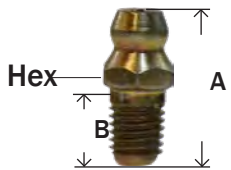

STEEL GREASE FITTINGS

BRASS FITTINGS

PIPE THREAD 65° ANGLE BALL CHECK

MIDLAND	AMC	CHAMPION	LIST	SIZE	MAF #	MAF PRICE
36132	08324			1/4"-18 NPTF	629	

#629 1629 2965 5350

1/4-28 TAPER THREAD SHORT BALL CHECK - 1/4-28 NPTF

MIDLAND	AMC	CHAMPION	LIST	SIZE	MAF #	MAF PRICE
36140	08341			1/4"-28 NPTF	641	
36140SS				303 SS		
36141				Thread Forming		

#641 1641 2400 3038 5010

1/4-28 TAPER THREAD LONG BALL CHECK

MIDLAND	AMC	CHAMPION	LIST	SIZE	MAF #	MAF PRICE
36142	08342			1/4"-28 Taper Thread	652	0.34

#652 1652 2400 5013

1/4-28 TAPER THREAD EXTRA LONG BALL CHECK

MIDLAND	AMC	CHAMPION	LIST	SIZE	MAF #	MAF PRICE
36144	08343			1/4"-28 Taper Thread	680	

#680 1680 2400 5014

1/4-28 TAPER THREAD SHORT 45° BALL CHECK