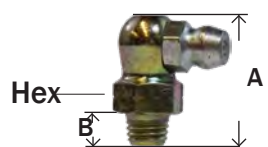

#652 1652 2400 5013

1/4-28 TAPER THREAD EXTRA LONG BALL CHECK

MIDLAND	AMC	CHAMPION	LIST	SIZE	MAF #	MAF PRICE
36144	08343			1/4"-28 Taper Thread	680	

#680 1680 2400 5014

1/4-28 TAPER THREAD SHORT 45° BALL CHECK

MIDLAND	AMC	CHAMPION	LIST	SIZE	MAF #	MAF PRICE
36146	08346			1/4"-28 Taper Thread	637	
36146SS				303 SS		
36147				1/4"-28 Taper Thread		

#637 1637 2445 1665 2465 3010 5210

1/4-28 TAPER THREAD LONG 45° BALL CHECK

MIDLAND	AMC	CHAMPION	LIST	SIZE	MAF #	MAF PRICE
36148	08347			1/4"-28 Taper Thread	636	

#636 1630 2445

1/4-28 TAPER THREAD 90° ANGLE BALL CHECK

MIDLAND	AMC	CHAMPION	LIST	SIZE	MAF #	MAF PRICE
36150	08349			1/4"-28 Taper Thread	911	
36150SS				303 SS		
36152				Thread Forming		