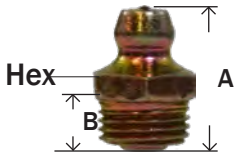

STEEL GREASE FITTINGS

BRASS FITTINGS

- 8000 PSI MAX. PRESSURE
- EXCEEDS 12HR SALT SPRAY
- ASSORTMENTS ALSO AVAILABLE
- Meets SAE #J-534C
- SEE WEBSITE FOR GREASE ACCESSORIES

BALL CHECK - 1/8"-27 NPTF

Many types available on special order.

PIPE THREAD

MIDLAND	AMC	CHAMPION	LIST	SIZE	MAF #	MAF PRICE
36110	08310			1/8" -27 NPTF	610	
36110SS				303 SS		
36111				Thread Forming		

#610 1610 2800 1720 5000

PIPE THREAD

BALL CHECK

MIDLAND	AMC	CHAMPION	LIST	SIZE	MAF #	MAF PRICE
36112	08311			1/8" -27 NPTF	607	
36113				1/8" -27 NPTF		