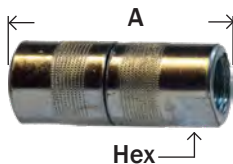

1184 1186

WHIP HOSE - EXCEEDS SAE 100R1-AT - USE WITH HAND GREASE GUNS ONLY

10,000 PSI BURST PRESSURE RUBBER

3,000 PSI WORKING PRESSURE

3/16" ID

1/8" NPT SOLID BASE

MIDLAND	AMC	CHAMPION	LIST	LENGTH	MAF #	MAF PRICE
36210				12" RUBBER		
36212				18" RUBBER		
36214				24" RUBBER		
36216				36" RUBBER		

4 JAW GREASE GUN COUPLER

PROVIDES QUICK, POSITIVE, LEAKPROOF CONNECTION W/ GREASE

1/8" NPTF

MIDLAND	AMC	CHAMPION	LIST	LENGTH	MAF #	MAF PRICE
36220				1.50		

STEEL GREASE FITTINGS

BRASS FITTINGS

Adapters for Grease Fittings