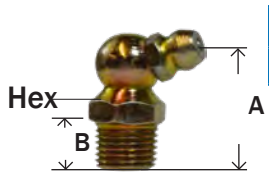

#607 1607 2800 1669 5003

PIPE THREAD

30° ANGLE BALL CHECK

MIDLAND	AMC	CHAMPION	LIST	SIZE	MAF #	MAF PRICE
36114	08313			1/8" -27 NPTF	611	

#611 1611 2830 5100

PIPE THREAD

45° ANGLE BALL CHECK

MIDLAND	AMC	CHAMPION	LIST	SIZE	MAF #	MAF PRICE
36116	08314			1/8" -27 NPTF	688	
36116SS				303 SS		

#688 1688 2845 5200

PIPE THREAD

65° ANGLE BALL CHECK

MIDLAND	AMC	CHAMPION	LIST	SIZE	MAF #	MAF PRICE
36118	08315			1/8" -27 NPTF	612	

#612 1612 2865 5300

PIPE THREAD

90° ANGLE BALL CHECK

MIDLAND	AMC	CHAMPION	LIST	SIZE	MAF #	MAF PRICE
36120	08316			1/8" -27 NPTF	613	
36120SS				303 SS		
36121				1/8" -27 NPTF		