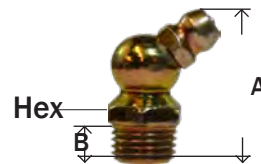

STEEL GREASE FITTINGS

BRASS FITTINGS

METRIC

MIDLAND	AMC	CHAMPION	LIST	SIZE	MAF #	MAF PRICE
36180	08397			10MM x 1	910	

• DIAMETER X PITCH (EXTRA FINE)

#911 9000 2109 ZM510 5181

METRIC

45° ANGLE