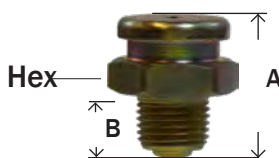

MIDLAND	AMC	CHAMPION	LIST	SIZE	MAF #	MAF PRICE
36186	08351			5/16"-24		

#711-B 1711 2500

MIDLAND	AMC	CHAMPION	LIST	SIZE	MAF #	MAF PRICE
36188	08352			3/8"-24		

#710-B 1710 2600

BUTTON HEAD

MIDLAND	AMC	CHAMPION	LIST	SIZE	MAF #	MAF PRICE
36200	08302			1/8"-27 PTF		
36205	08304			1/4"-18 NPT		