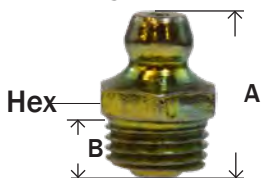

#812 8045 2104 ZM458 5179

METRIC 90° ANGLE

MIDLAND	AMC	CHAMPION	LIST	SIZE	MAF #	MAF PRICE
36178	08396			8MM x 1	813	

#813 8090 2105 ZM908 5180

WARNING: This product can expose you to chemicals, including lead, which are known to the State of California to cause cancer and birth defects or other reproductive harm. For more information, visit www.P65Warnings.ca.gov

STEEL GREASE FITTINGS

BRASS FITTINGS

METRIC

MIDLAND	AMC	CHAMPION	LIST	SIZE	MAF #	MAF PRICE
36180	08397			10MM x 1	910	

• DIAMETER X PITCH (EXTRA FINE)

#911 9000 2109 ZM510 5181

METRIC

45° ANGLE