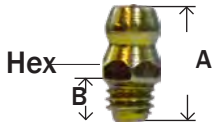

BRASS

STEEL GREASE FITTINGS

BRASS FITTINGS

DRIVE TYPE BALL CHECK Drive Type

MIDLAND	AMC	CHAMPION	LIST	SIZE	MAF #	MAF PRICE
36160	08375			5/16"	608	

#608 1608 5021

DRIVE TYPE BALL CHECK

MIDLAND	AMC	CHAMPION	LIST	SIZE	MAF #	MAF PRICE
36164	08373			3/16"	728	
36164SS				303 SS		

#728 1728 2316 5033

DRIVE TYPE BALL CHECK

MIDLAND	AMC	CHAMPION	LIST	SIZE	MAF #	MAF PRICE
36166	08374			1/4"	743	
36166SS				303 SS		

#743 1743 214 5029

METRIC

MIDLAND	AMC	CHAMPION	LIST	SIZE	MAF #	MAF PRICE
36168	08391			6MM x 1	710	