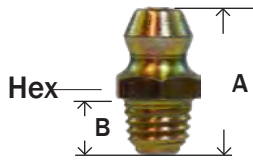

STEEL GREASE FITTINGS

BRASS FITTINGS

PIPE THREAD 65° ANGLE BALL CHECK

MIDLAND	AMC	CHAMPION	LIST	SIZE	MAF #	MAF PRICE
36132	08324			1/4"-18 NPTF	629	

#629 1629 2965 5350

1/4-28 TAPER THREAD SHORT BALL CHECK - 1/4-28 NPTF

MIDLAND	AMC	CHAMPION	LIST	SIZE	MAF #	MAF PRICE
36140	08341			1/4"-28 NPTF	641	
36140SS				303 SS		
36141				Thread Forming		

#641 1641 2400 3038 5010

1/4-28 TAPER THREAD LONG BALL CHECK

MIDLAND	AMC	CHAMPION	LIST	SIZE	MAF #	MAF PRICE
36142	08342			1/4"-28 Taper Thread	652	0.34