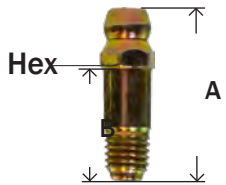

STEEL GREASE FITTINGS

BRASS FITTINGS

PIPE THREAD 65° ANGLE BALL CHECK

MIDLAND	AMC	CHAMPION	LIST	SIZE	MAF #	MAF PRICE
36132	08324			1/4"-18 NPTF	629	

#629 1629 2965 5350

1/4-28 TAPER THREAD SHORT BALL CHECK - 1/4-28 NPTF

MIDLAND	AMC	CHAMPION	LIST	SIZE	MAF #	MAF PRICE
36140	08341			1/4"-28 NPTF	641	
36140SS				303 SS		
36141				Thread Forming		

#641 1641 2400 3038 5010

1/4-28 TAPER THREAD LONG BALL CHECK

MIDLAND	AMC	CHAMPION	LIST	SIZE	MAF #	MAF PRICE
36142	08342			1/4"-28 Taper Thread	652	0.34

#652 1652 2400 5013

1/4-28 TAPER THREAD EXTRA LONG BALL CHECK

MIDLAND	AMC	CHAMPION	LIST	SIZE	MAF #	MAF PRICE
36144	08343			1/4"-28 Taper Thread	680	

#680 1680 2400 5014

1/4-28 TAPER THREAD SHORT 45° BALL CHECK