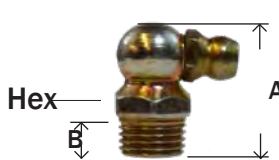

METRIC

90° ANGLE

MIDLAND	AMC	CHAMPION	LIST	SIZE	MAF #	MAF PRICE
36184	08399			10MM x 1	913	

#913 9090 2111 ZM9010 5183