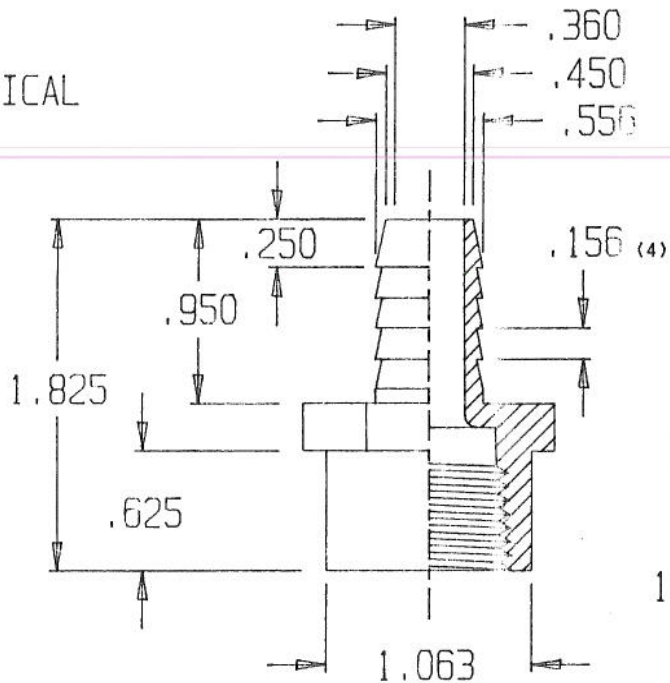

12 DEG
PER SIDE TYPICAL
ALL BARBS

33061W

1 1/8 HEX

1/2 - 14 NPT (INTERNAL)