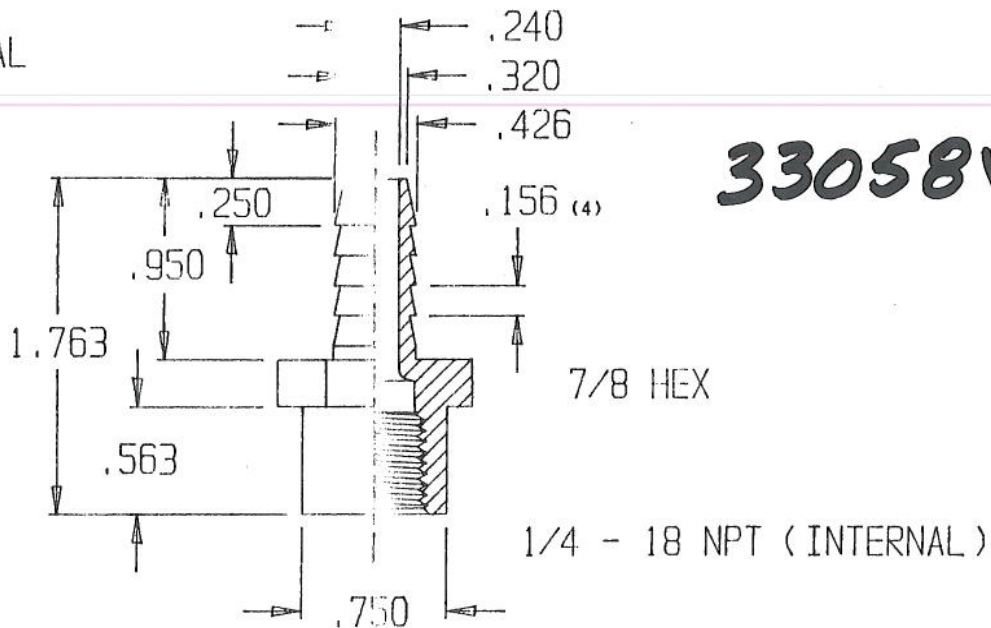

12 DEG
PER SIDE TYPICAL
ALL BARBS

33058W