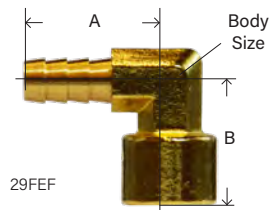

129 HBEI KF-PS90 HE-1 29E 146

HOSE BARB

BRASS FITTINGS

BARSTOCK HOSE BARB 90° ELBOW

29EBS

MIDLAND	AMC	CHAMPION	LIST	HOSE I.D. X MALE NPTF	MAF #	MAF PRICE
32038B				1/4" X 1/8"	29E-42BS	...
32039B				1/4" X 1/4"	29E-44BS	...
32309B				1/4" X 3/8"	29E-46BS	...
32036B				5/16" X 1/8"	29E-52BS	...
32040B				5/16" X 1/4"	29E-54BS	...
32310B				5/16" X 3/8"	29E-56BS	...
32046B				3/8" X 1/8"	29E-62BS	...
32041B				3/8" X 1/4"	29E-64BS	...
32042B				3/8" X 3/8"	29E-66BS	...
32047B				3/8" X 1/2"	29E-68BS	...
32048B				1/2" X 1/4"	29E-84BS	...
32043B				1/2" X 3/8"	29E-86BS	...
32311B				1/2" X 1/2"	29E-88BS	...
32314B				3/4" X 3/4"	29E-1212BS	...

HOSE BARB TEES

07024

* Barstock

MIDLAND	AMC	CHAMPION	LIST	HOSE BARB SIZE (1 & 2) X 3	MAF #	MAF PRICE
32367 *		HBT2-2		1/8"		
32368		HBT2-3		3/16"		
32365 **	07024-04	HBT2-4		1/4"	29T-4	...
32350 *		HBT2-442		(1/4") x 1/8"		
32366	07024-05	HBT2-5		5/16"	29T-5	...
32126 **	07024-06	HBT2-6		3/8"	29T-6	...
		HBT2-664		3/8" x 1/4"		
32400 *		HBT2-8		1/2"		
32352 *		HBT2-886		(1/2") x 3/8"		
32361		HBT2-10		5/8"		
32363		HBT2-12		3/4"		
32353		HBT2-12128		(3/4") x 1/2"		
32128 *		HBT2-6B		3/8"HB x 1/4" MIP	29TRM-664	...

90° FEMALE HOSE BARB ELBOW

129HB

29FEF

MIDLAND	AMC	CHAMPION	LIST	HOSE I.D. X FEMALE NPTF	MAF #	MAF PRICE
32401		HE3-4A	----	1/4" x 1/8"		
32402		HE3-4B	----	1/4" x 1/4"		
32403		HE3-6A	----	3/8" x 1/8"		
32404		HE3-6B	----	3/8" x 1/4"		
32405		HE3-6C	----	3/8" x 3/8"		
32406			----	3/8" x 1/2"		
32407		HE3-8B	----	1/2" x 1/4"		
32410		HE3-8C	----	1/2" x 3/8"		
32411		HE3-8D	----	1/2" x 1/2"		
32409		HE3-12E	----	3/4" x 3/4"		