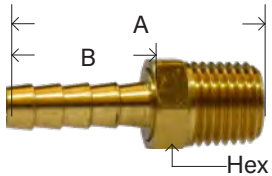

SWIVEL MALE ADAPTER

MIDLAND	AMC	CHAMPION	LIST	HOSE I.D. X MALE NPTF	MAF #	MAF PRICE
32200	07003-0404		----	1/4" x 1/4"		
32202	07003-0606		----	3/8" x 3/8"		

WARNING: This product can expose you to chemicals, including lead, which are known to the State of California to cause cancer and birth defects or other reproductive harm. For more information, visit www.P65Warnings.ca.gov