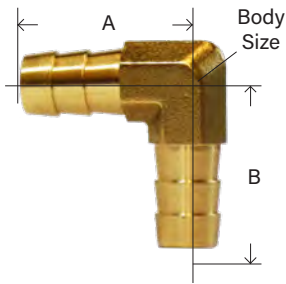

BRASS FITTINGS

90° HOSE BARB ELBOW

MIDLAND	AMC	CHAMPION	LIST	HOSE I.D. X HOSE I.D.	MAF #	MAF PRICE
32429		HM-90-2	----	1/8" x 1/8"		
32433		HM-90-3	----	3/16" x 3/16"		
32412			----	1/4" x 1/8"		
32413 *		HM-90-4	----	1/4" x 1/4"		
32425		HM-90-5	----	5/16" x 5/16"		
32414			----	3/8" x 1/8"		
32415			----	3/8" x 1/4"		
32416 *		HM-90-6	----	3/8" x 3/8"		
32417			----	3/8" x 1/2"		
32418			----	1/2" x 1/4"		
32419			----	1/2" x 3/8"		
32420 *		HM-90-8	----	1/2" x 1/2"		
32434		HM-90-10	----	5/8" x 5/8"		
32435			----	3/4" x 1/2"		
32436		HM-90-12	----	3/4" x 3/4"