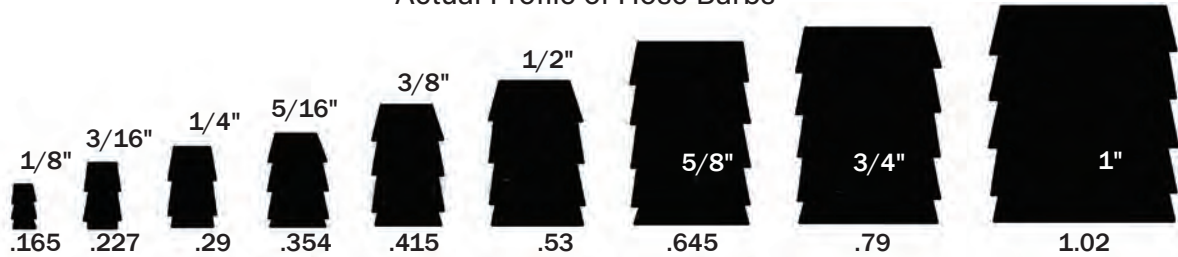

HOSE SIZE	A
3/16"	1/4"
1/4"	1/4"
5/16"	1/4"
3/8"	1/8"
1/2"	1/8"
5/8"	1/8"
3/4"	1/8"

Actual Profile of Hose Barbs

WARNING: This product can expose you to chemicals, including lead, which are known to the State of California to cause cancer and birth defects or other reproductive harm. For more information, visit www.P65Warnings.ca.gov