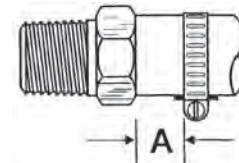

HOSE BARB FITTINGS

Temperature and Working Pressure Ranges

From -40°F to + 160°F at 150 PSI maximum.

Tolerance

+/- .02 on all dimensions. Dimension Data can change without notice. Please call us when dimensions are critical.

Note: These fittings are intended for use with hose clamp, similar type clamp or a crimped ferrule.

Assembly Instructions

- 1- Cut hose cleanly and squarely to length.
- 2- Slide clamp on hose.
- 3- Lubricate hose. Push hose on fitting until hose bottoms against stop ring or hex.
- 4- Position hose clamp as shown and secure with a screwdriver or wrench. Maintain "A" dimension noted below for proper clamp positioning. (Diagram/Reference is to the right)

HOSE SIZE	A
3/16"	1/4"
1/4"	1/4"
5/16"	1/4"
3/8"	1/8"
1/2"	1/8"
5/8"	1/8"
3/4"	1/8"

Actual Profile of Hose Barbs

WARNING: This product can expose you to chemicals, including lead, which are known to the State of California to cause cancer and birth defects or other reproductive harm. For more information, visit www.P65Warnings.ca.gov