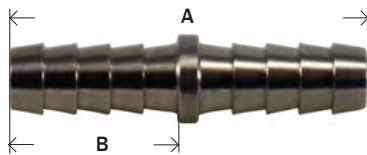

BARSTOCK/ CAST SS HOSE BARB

BRASS FITTINGS

316 STAINLESS STEEL MACHINED RIGID MALE ADAPTER

PART #	HOSE I.D. X NPT	
32001SS	1/8" x 1/8"	----
32002SS	3/16" x 1/8"	----
32003SS	3/16" x 1/4"	----
32004SS	1/4" x 1/8"	----
32005SS	1/4" x 1/4"	----
32006SS	1/4" x 3/8"	----
32008SS	5/16" x 1/8"	----
32009SS	5/16" x 1/4"	----
32010SS	5/16" x 3/8"	----
32011SS	3/8" x 1/8"	----
32012SS	3/8" x 1/4"	----
32013SS	3/8" x 3/8"	----
32014SS	3/8" x 1/2"	----
32015SS	1/2" x 1/4"	----
32016SS	1/2" x 3/8"	----
32017SS	1/2" x 1/2"	----
32018SS	1/2" x 3/4"	----
32019SS	5/8" x 3/8"	----
32020SS	5/8" x 1/2"	----
32021SS	5/8" x 3/4"	----
32022SS	3/4" x 1/2"	----
32023SS	3/4" x 3/4"	----
32024SS	1" x 3/4"	----

316 STAINLESS STEEL SPLICER

PART #	HOSE I.D. X HOSE I.D.	A	B	
32091SS	1/8"			----
32093SS	1/4"	2.03	0.97	----
32094SS	5/16"			----
32095SS	3/8"	2.06	0.97	----
32096SS	1/2"	2.06	0.97	----
32098SS	3/4"	2.50	1.19	----

316 STAINLESS STEEL BARB ELBOW

PART #	HOSE I.D. X NPT	
32038SS	1/4" x 1/8"	----
32039SS	1/4" x 1/4"	----
32041SS	3/8" x 1/4"	----
32042SS	3/8" x 3/8"	----
32043SS	1/2" x 3/8"	----
32311SS	1/2" x 1/2"	----
32314SS	3/4" x 3/4"	----

304 STAINLESS STEEL HOSE NIPPLES

• Cast

PART #	HOSE I.D. X MALE PIPE	
73951	1/4"	----
73952	3/8"	----
73953	1/2"	----
73954	3/4"	----
73955	1"	----
73956	1-1/4"	----
73957	1-1/2"	----
73958	2"	----
73959	2-1/2"	----
73960	3"	----