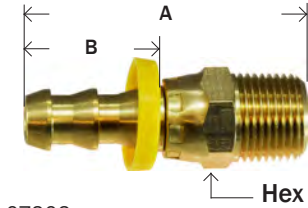

PUSH-ON FITTINGS

BRASS FITTINGS

MALE SWIVEL

07202
29PO9
129PO2

MIDLAND	AMC	CHAMPION	LIST	HOSE I.D. X MALE NPTF	MAF #	MAF PRICE
30422		301S-42		1/4" x 1/8"	29PO9-42	
30385	07202-0404	301S-44		1/4" x 1/4"	29PO9-44	
30423				3/8" x 1/8"	29PO9-62	
30386	07202-0604	301S-64		3/8" x 1/4"	29PO9-64	
30387	07202-0606	301S-66		3/8" x 3/8"	29PO9-66	
30388	07202-0806	301S-86		1/2" x 3/8"	29PO9-86	
30389	07202-0808	301S-88		1/2" x 1/2"	29PO9-88	
30424		301S-108		5/8" x 1/2"	29PO9-108	
30390	07202-1212	301S-1212		3/4" x 3/4"	29PO9-1212	

921 HMS 285 31382