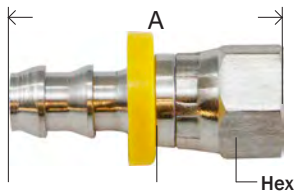

PUSH ON HOSE BARB

BRASS FITTINGS

SAE/ JIC 37°/ 45° FEMALE SWIVEL 90° ZINC PLATED STEEL

MIDLAND	AMC	CHAMPION	LIST	HOSE I.D. X FEMALE 37°/45°	MAF #	MAF PRICE
30480		318S-44		1/4"		
30482		318S-66		3/8"		
30483*				3/8"		
30484		318S-88		1/2"		
30486		318S-1212	----	3/4"		

* SAE

317S 45° FEMALE SAE SWIVEL STEEL FITTING

MIDLAND	AMC	CHAMPION	LIST	HOSE I.D.	MAF #	MAF PRICE
		317S-44	----	1/4"		
		317S-66	----	3/8"		

WARNING: This product can expose you to chemicals, including lead, which are known to the State of California to cause cancer and birth defects or other reproductive harm. For more information, visit www.P65Warnings.ca.gov

BRASS

STAINLESS STEEL PUSH ON 316 HOSE BARB

BRASS FITTINGS

316 STAINLESS STEEL MALE ADAPTERS

MIDLAND	AMC	CHAMPION	LIST	HOSE I.D. X NPT	MAF #	MAF PRICE
30200SS				1/4" x 1/8"		
30201SS				1/4" x 1/4"		
30203SS				3/8" x 1/4"		
30204SS				3/8" x 3/8"		
30206SS				1/2" x 3/8"		
30207SS				1/2" x 1/2"		
30215SS				3/4" x 1/2"		
30210SS				3/4" x 3/4"		

316 STAINLESS STEEL SAE/ JIC 45°/ 37° FEMALE SWIVEL

MIDLAND	AMC	CHAMPION	LIST	HOSE I.D. X FEMALE 45°/37°	MAF #	MAF PRICE
30230SS				1/4" x 1/4"		
30234SS				1/2" x 1/2"		

316 STAINLESS STEEL FEMALE 37° JIC FLARE SWIVEL