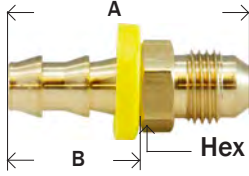

PUSH ON HOSE BARB

BRASS FITTINGS

37° MALE JIC FLARE ADAPTER

07205
29PO11
129PO5

MIDLAND	AMC	CHAMPION	LIST	HOSE I.D. X MALE JIC	MAF #	MAF PRICE
32900	07205-0404	310-44		1/4" x 1/4"	29PO11-44	
32901	07205-0405			1/4" x 5/16"	29PO11-45	
32906	07205-0406	310-46		1/4" x 3/8"	29PO11-46	
	07205-0604			3/8" x 1/4"	29PO11-64	
	07205-0605			3/8" x 5/16"	29PO11-65	
32902	07205-0606	310-66		3/8" x 3/8"	29PO11-66	
	07205-0608			3/8" x 1/2"	29PO11-68	
32903	07205-0808	310-88		1/2" x 1/2"	29PO11-88	
	07205-0810			1/2" x 5/8"	29PO11-810	
	07205-1008			5/8" x 1/2"	29PO11-108	
32907	07205-1010	310-1010		5/8" x 5/8"	29PO11-1010	
	07205-1210			3/4" x 5/8"	29PO11-1210	
32905	07205-1212	310-1212		3/4" x 3/4"	29PO11-1212	
				1" x 3/4"	29PO11-1612	
				1" x 1"	29PO11-1616