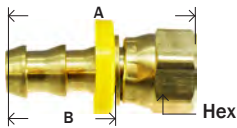

PUSH ON HOSE BARB

BRASS FITTINGS

45° SAE FLARE FEMALE SWIVEL

07211
29P06
129PO14

MIDLAND	AMC	CHAMPION	LIST	HOSE I.D. X 45° FEMALE FLARE	MAF #	MAF PRICE
30250	07211-0404			1/4" x 1/4"	29PO6-44	
30251	07211-0405			1/4" x 5/16"	29PO6-45	
30253	07211-0406	307-46		1/4" x 3/8"	29PO6-46	
30254	07211-0505			5/16" x 5/16"	29PO6-55	
30260	07211-0506	307-56		5/16" x 3/8"	29PO6-56	
				3/8" x 5/16"	29PO6-65	
30252	07211-0606	307-66		3/8" x 3/8"	29PO6-66	
30257	07204-0608			3/8" x 1/2"	29PO6-68	
30261	07211-0806	307-86		1/2" x 3/8"	29PO6-86	
30255	07211-0808			1/2" x 1/2"	29PO6-88	
30258	07211-1010			5/8" x 5/8"	29PO6-1010	
30259	07211-1212	307-1212		3/4" x 3/4"	29PO6-1212	...

30882 728 P990-H 29AEPO 307 284 100S-4 KA-NS HSF 684 934

FEMALE 37° JIC FLARE SWIVEL

07212
29P07
129PO12

MIDLAND	AMC	CHAMPION	LIST	HOSE I.D. X FEMALE JIC	MAF #	MAF PRICE
30265	07212-0404			1/4" x 1/4"	29PO7-44	
30264	07212-0406	308-46		1/4" x 3/8"	29PO7-46	
30270	07212-0506	308-56		5/16" x 3/8"	29PO7-56	
30266	07212-0606	308-66		3/8" x 3/8"	29PO7-66	
		308-86		1/2" x 3/8"	29PO7-86	
30267	07212-0808	308-88		1/2" x 1/2"	29PO7-88	
30268	07212-1010			5/8" x 5/8"	29PO7-1010	
30269	07212-1212	308-1212		3/4" x 3/4"	29PO7-1212	
30429		308-1616		1" x 1"	29PO7-1616	...