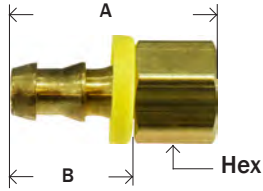

280

HOSE SPLICER

07214
29P08
129PO14

MIDLAND	AMC	CHAMPION	LIST	HOSE I.D.	MAF #	MAF PRICE
30300	07214-04	304-44		1/4"	29PO8-4	
30305	07214-05	304-55		5/16"	29PO8-5	
30301	07214-06	304-66		3/8"	29PO8-6	
30302	07214-08	304-88		1/2"	29PO8-8	
30303	07214-10	304-1010		5/8"	29PO8-10	
30304	07214-12	304-1212		3/4"	29PO8-12	

PUSH ON HOSE BARB

BRASS FITTINGS

RIGID FEMALE ADAPTER

07207
29PO2
129PO7

MIDLAND	AMC	CHAMPION	LIST	HOSE I.D. X FEMALE NPTF	MAF #	MAF PRICE
30220	07207-0402	3099-42		1/4" x 1/8"	29PO2-42	
30221	07207-0404	3099-44		1/4" x 1/4"	29PO2-44	
30384	07207-0406	3099-46		1/4" x 3/8"	29PO2-46	
30391	07207-0502	3099-52		5/16" x 1/8"	29PO2-52	
30222	07207-0504	3099-54		5/16" x 1/4"	29PO2-54	
30393	07207-0602	3099-62		3/8" x 1/8"	29PO2-62	
30224	07207-0604	3099-64		3/8" x 1/4"	29PO2-64	
30225	07207-0606	3099-66		3/8" x 3/8"	29PO2-66	
30394	07207-0608	3099-68		3/8" x 1/2"	29PO2-68	
30397	07207-0612			3/8" x 3/4"	29PO2-612	
30223	07207-0804	3099-84		1/2" x 1/4"	29PO2-84	
30226	07207-0806	3099-86		1/2" x 3/8"	29PO2-86	
30227	07207-0808	3099-88		1/2" x 1/2"	29PO2-88	
30396	07207-0812	3099-812		1/2" x 3/4"	29PO2-812	
30398	07207-1006			5/8" x 3/8"	29PO2-106	
30229	07207-1008	3099-108		5/8" x 1/2"	29PO2-108	
30403	07207-1012			5/8" x 3/4"	29PO2-1012	
30399	07207-1208	3099-128		3/4" x 1/2"	29PO2-128	
30395	07207-1212	3099-1212		3/4" x 3/4"	29PO2-1212	
30400	07207-1612			1" x 3/4"	29PO2-1612	
30402	07207-1616	3099-1616		1" x 1"	29PO2-1616	