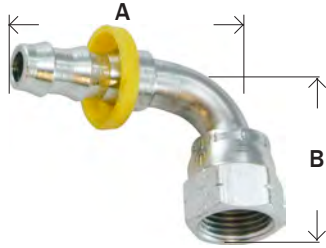

PUSH ON HOSE BARB

BRASS FITTINGS

SAE/ JIC 37°/ 45° FEMALE SWIVEL 90° ZINC PLATED STEEL

MIDLAND	AMC	CHAMPION	LIST	HOSE I.D. X FEMALE 37°/45°	MAF #	MAF PRICE
30480		318S-44		1/4"		
30482		318S-66		3/8"		
30483*				3/8"		
30484		318S-88		1/2"		
30486		318S-1212	----	3/4"		

* SAE