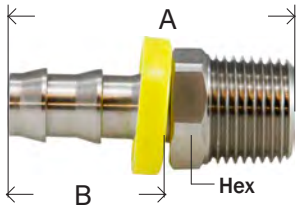

PUSH ON HOSE BARB

BRASS FITTINGS

SAE/ JIC 37°/ 45° FEMALE SWIVEL 90° ZINC PLATED STEEL

MIDLAND	AMC	CHAMPION	LIST	HOSE I.D. X FEMALE 37°/45°	MAF #	MAF PRICE
30480		318S-44		1/4"		
30482		318S-66		3/8"		
30483*				3/8"		
30484		318S-88		1/2"		
30486		318S-1212	----	3/4"		

* SAE

317S 45° FEMALE SAE SWIVEL STEEL FITTING

MIDLAND	AMC	CHAMPION	LIST	HOSE I.D.	MAF #	MAF PRICE
		317S-44	----	1/4"		
		317S-66	----	3/8"		

WARNING: This product can expose you to chemicals, including lead, which are known to the State of California to cause cancer and birth defects or other reproductive harm. For more information, visit www.P65Warnings.ca.gov

BRASS

STAINLESS STEEL PUSH ON 316 HOSE BARB

BRASS FITTINGS

316 STAINLESS STEEL MALE ADAPTERS

MIDLAND	AMC	CHAMPION	LIST	HOSE I.D. X NPT	MAF #	MAF PRICE
30200SS				1/4" x 1/8"		
30201SS				1/4" x 1/4"		
30203SS				3/8" x 1/4"		
30204SS				3/8" x 3/8"		
30206SS				1/2" x 3/8"		
30207SS				1/2" x 1/2"		
30215SS				3/4" x 1/2"		
30210SS				3/4" x 3/4"		