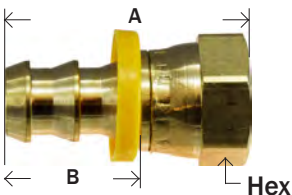

SAE/JIC DUAL 45°/37° FEMALE SWIVEL

07210
29PO5
129PO10

MIDLAND	AMC	CHAMPION	LIST	HOSE I.D. X DUAL SEAT	MAF #	MAF PRICE
30230	07210-0404	309-44		1/4" x 1/4"	29PO5-44	
30231	07210-0405	309-45		1/4" x 5/16"	29PO5-45	
30232	07210-0505	309-55		5/16" x 5/16"	29PO5-55	
30427		309-65		3/8" x 5/16"	29PO5-65	
30233	07210-0608	309-68		3/8" x 1/2"	29PO5-68	
30234	07210-0808	309-88		1/2" x 1/2"	29PO5-88	
30235	07210-0810	309-810		1/2" x 5/8"	29PO5-810	
30236	07210-1008	309-108		5/8" x 1/2"	29PO5-108	
30237	07210-1010	309-1010		5/8" x 5/8"	29PO5-1010	
30428	07210-1210			3/4" x 5/8"	29PO5-1210	

DIMENSION DATA CAN
CHANGE WITHOUT NOTICE.
PLEASE CALL WHEN
DIMENSIONS ARE CRITICAL.

29FD5 287 HDF 309 735 690 P990-K 305 935/934

WARNING: This product can expose you to chemicals, including lead, which are known to the State of California to cause cancer and birth defects or other reproductive harm. For more information, visit www.P65Warnings.ca.gov