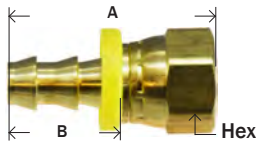

JF 944/934 29J1CPO HJF 688 738 288 100B-6 308 P990-F 30682 KA-NJ

INVERTED FLARE MALE SWIVEL

07206
29P016
129PO6

MIDLAND	AMC	CHAMPION	LIST	HOSE I.D. X MALE INV FLARE	MAF #	MAF PRICE
30275	07206-0403	305-43		1/4" x 3/16"	29PO16-43	
30276	07206-0404	305-44		1/4" x 1/4"	29PO16-44	
30277	07206-0405	305-45		1/4" x 5/16"	29PO16-45	
	07206-0504			5/16" x 1/4"	29PO16-54	
30280	07206-0505	305-55		5/16" x 5/16"	29PO16-55	
30283	07206-0506	305-56		5/16" x 3/8"	29PO16-56	
30284	07206-0605	305-65		3/8" x 5/16"	29PO16-65	
30279	07206-0606	305-66		3/8" x 3/8"	29PO16-66	...
	07206-0608			3/8" x 1/2"	29PO16-68	
	07206-0806			1/2" x 3/8"	29PO16-86	
30282	07206-0808	305-88		1/2" x 1/2"	29PO16-88	
30286	07206-1010	305-1010		5/8" x 5/8"	29PO16-1010	...

290 100B-B KA-MF 1MS 947

PUSH ON HOSE BARB

BRASS FITTINGS

INVERTED FLARE FEMALE ADAPTER-RIGID

07213
29P013
129PO13

MIDLAND	AMC	CHAMPION	LIST	HOSE I.D. X FEMALE INV FLARE	MAF #	MAF PRICE
30310	07213-0403	306-43		1/4" x 3/16"	29PO13-43	
30311	07213-0404	306-44		1/4" x 1/4"	29PO13-44	
30312	07213-0405	306-45		1/4" x 5/16"	29PO13-45	
30316	07213-0505	306-55		5/16" x 5/16"	29PO13-55	
30313	07213-0605	306-65		3/8" x 5/16"	29PO13-65	
30314	07213-0606	306-66		3/8" x 3/8"	29PO13-66	
30315	07213-0808	306-88		1/2" x 1/2"	29PO13-88	...

306 100B-A KA-NG 292 P990-J 736 692 946

FEMALE BALLSEAT SWIVEL

07208
29P04
129PO8

MIDLAND	AMC	CHAMPION	LIST	HOSE I.D. X FEMALE NPSM	MAF #	MAF PRICE
30340	07208-0402	3099S-42		1/4" X 1/8"	29PO4-42	
30341	07208-0404	3099S-44		1/4" X 1/4"	29PO4-44	
30342	07208-0406	3099S-46		1/4" x 3/8"	29PO4-46	
30343	07208-0604	3099S-64		3/8" X 1/4"	29PO4-64	
30344	07208-0606	3099S-66		3/8" X 3/8"	29PO4-66	
30430	07208-0608	3099S-68		3/8" x 1/2"	29PO4-68	
30346	07208-0808	3099S-88		1/2" X 1/2"	29PO4-88	
30345	07208-0812	3099S-812		1/2" x 3/4"	29PO4-812	
				5/8" x 1/2"	29PO4-108	
	07208-1012			5/8" x 3/4"	29PO4-1012	
30349	07208-1212	3099S-1212		3/4" X 3/4"	29PO4-1212	...