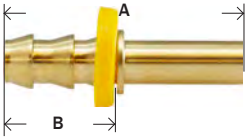

RIGID TUBE ADAPTER

07215
29PO10
129PO15

MIDLAND	AMC	CHAMPION	LIST	HOSE I.D. X O.D TUBE	MAF #	MAF PRICE
30290	07215-0403	303-43		1/4" x 3/16"	29PO10-43	
30291	07215-0404	303-44		1/4" x 1/4"	29PO10-44	
30292	07215-0405	303-45		1/4" x 5/16"	20PO10-45	
30293	07215-0505	303-55		5/16" x 5/16"	29PO10-55	
30294	07215-0606	303-66		3/8" x 3/8"	29PO10-66	
30426		303-68		3/8" x 1/2"	29PO10-68	
30297	07215-0808	303-88		1/2" x 1/2"	29PO10-88	
30298	07215-1010	303-1010		5/8" x 5/8"	29PO10-1010	
30299	07215-1212	303-1212		3/4" x 3/4"	29PO10-1212	

294 100B-X KA-RL 303 732 694