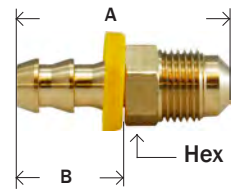

PUSH ON HOSE BARB

BRASS FITTINGS

RIGID FEMALE ADAPTER

07207
29PO2
129PO7

MIDLAND	AMC	CHAMPION	LIST	HOSE I.D. X FEMALE NPTF	MAF #	MAF PRICE
30220	07207-0402	3099-42		1/4" x 1/8"	29PO2-42	
30221	07207-0404	3099-44		1/4" x 1/4"	29PO2-44	
30384	07207-0406	3099-46		1/4" x 3/8"	29PO2-46	
30391	07207-0502	3099-52		5/16" x 1/8"	29PO2-52	
30222	07207-0504	3099-54		5/16" x 1/4"	29PO2-54	
30393	07207-0602	3099-62		3/8" x 1/8"	29PO2-62	
30224	07207-0604	3099-64		3/8" x 1/4"	29PO2-64	
30225	07207-0606	3099-66		3/8" x 3/8"	29PO2-66	
30394	07207-0608	3099-68		3/8" x 1/2"	29PO2-68	
30397	07207-0612			3/8" x 3/4"	29PO2-612	
30223	07207-0804	3099-84		1/2" x 1/4"	29PO2-84	
30226	07207-0806	3099-86		1/2" x 3/8"	29PO2-86	
30227	07207-0808	3099-88		1/2" x 1/2"	29PO2-88	
30396	07207-0812	3099-812		1/2" x 3/4"	29PO2-812	
30398	07207-1006			5/8" x 3/8"	29PO2-106	
30229	07207-1008	3099-108		5/8" x 1/2"	29PO2-108	
30403	07207-1012			5/8" x 3/4"	29PO2-1012	
30399	07207-1208	3099-128		3/4" x 1/2"	29PO2-128	
30395	07207-1212	3099-1212		3/4" x 3/4"	29PO2-1212	
30400	07207-1612			1" x 3/4"	29PO2-1612	
30402	07207-1616	3099-1616		1" x 1"	29PO2-1616	

30282 29FPO HLF 626 274 726 940

45° MALE SAE FLARE ADAPTER

07204
29PO3
129PO4

MIDLAND	AMC	CHAMPION	LIST	HOSE I.D. X 45° MALE FLARE	MAF #	MAF PRICE
30240	07204-0404	302-44		1/4" x 1/4"	29PO3-44	
30241	07204-0405	302-45		1/4" x 5/16"	29PO3-45	
	07204-0406			1/4" x 3/8"	29PO3-46	
30249	07204-0505	302-55		5/16" x 5/16"	29PO3-55	
	07204-0604			3/8" x 1/4"	29PO3-64	
30271	07204-0605	302-65		3/8" x 5/16"	29PO3-65	
30243	07204-0606	302-66		3/8" x 3/8"	29PO3-66	
	07204-0608			3/8" x 1/2"	29PO3-68	
30245	07204-0808	302-88		1/2" x 1/2"	29PO3-88	
	07204-0810			1/2" x 5/8"	29PO3-810	
				5/8" x 3/8"	29PO3-106	
	07204-1008			5/8" x 1/2"	29PO3-108	
30246	07204-1010	302-1010		5/8" x 5/8"	29PO3-1010	
	07204-1210			3/4" x 5/8"	29PO3-1210	
30247	07204-1212	302-1212		3/4" x 3/4"	29PO3-1212	