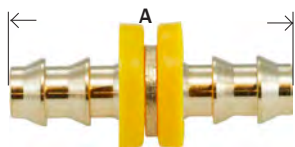

HOSE SPLICER

07214
29P08
129PO14

MIDLAND	AMC	CHAMPION	LIST	HOSE I.D.	MAF #	MAF PRICE
30300	07214-04	304-44		1/4"	29PO8-4	
30305	07214-05	304-55		5/16"	29PO8-5	
30301	07214-06	304-66		3/8"	29PO8-6	
30302	07214-08	304-88		1/2"	29PO8-8	
30303	07214-10	304-1010		5/8"	29PO8-10	
30304	07214-12	304-1212		3/4"	29PO8-12	

BPM 696 29SPO 296 915 729 100B-Y KA-RM MHL 296 38282

WARNING: This product can expose you to chemicals, including lead, which are known to the State of California to cause cancer and birth defects or other reproductive harm. For more information, visit www.P65Warnings.ca.gov