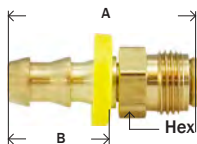

PUSH ON HOSE BARB

BRASS FITTINGS

45° SAE FLARE FEMALE SWIVEL

07211
29P06
129PO14

MIDLAND	AMC	CHAMPION	LIST	HOSE I.D. X 45° FEMALE FLARE	MAF #	MAF PRICE
30250	07211-0404			1/4" x 1/4"	29PO6-44	
30251	07211-0405			1/4" x 5/16"	29PO6-45	
30253	07211-0406	307-46		1/4" x 3/8"	29PO6-46	
30254	07211-0505			5/16" x 5/16"	29PO6-55	
30260	07211-0506	307-56		5/16" x 3/8"	29PO6-56	
				3/8" x 5/16"	29PO6-65	
30252	07211-0606	307-66		3/8" x 3/8"	29PO6-66	
30257	07204-0608			3/8" x 1/2"	29PO6-68	
30261	07211-0806	307-86		1/2" x 3/8"	29PO6-86	
30255	07211-0808			1/2" x 1/2"	29PO6-88	
30258	07211-1010			5/8" x 5/8"	29PO6-1010	
30259	07211-1212	307-1212		3/4" x 3/4"	29PO6-1212	...

30882 728 P990-H 29AEPO 307 284 100S-4 KA-NS HSF 684 934

FEMALE 37° JIC FLARE SWIVEL

07212
29P07
129PO12

MIDLAND	AMC	CHAMPION	LIST	HOSE I.D. X FEMALE JIC	MAF #	MAF PRICE
30265	07212-0404			1/4" x 1/4"	29PO7-44	
30264	07212-0406	308-46		1/4" x 3/8"	29PO7-46	
30270	07212-0506	308-56		5/16" x 3/8"	29PO7-56	
30266	07212-0606	308-66		3/8" x 3/8"	29PO7-66	
		308-86		1/2" x 3/8"	29PO7-86	
30267	07212-0808	308-88		1/2" x 1/2"	29PO7-88	
30268	07212-1010			5/8" x 5/8"	29PO7-1010	
30269	07212-1212	308-1212		3/4" x 3/4"	29PO7-1212	
30429		308-1616		1" x 1"	29PO7-1616	...

JF 944/934 29J1CPO HJF 688 738 288 100B-6 308 P990-F 30682 KA-NJ

INVERTED FLARE MALE SWIVEL

07206
29P016
129PO6

MIDLAND	AMC	CHAMPION	LIST	HOSE I.D. X MALE INV FLARE	MAF #	MAF PRICE
30275	07206-0403	305-43		1/4" x 3/16"	29PO16-43	
30276	07206-0404	305-44		1/4" x 1/4"	29PO16-44	
30277	07206-0405	305-45		1/4" x 5/16"	29PO16-45	
	07206-0504			5/16" x 1/4"	29PO16-54	
30280	07206-0505	305-55		5/16" x 5/16"	29PO16-55	
30283	07206-0506	305-56		5/16" x 3/8"	29PO16-56	
30284	07206-0605	305-65		3/8" x 5/16"	29PO16-65	
30279	07206-0606	305-66		3/8" x 3/8"	29PO16-66	...
	07206-0608			3/8" x 1/2"	29PO16-68	
	07206-0806			1/2" x 3/8"	29PO16-86	
30282	07206-0808	305-88		1/2" x 1/2"	29PO16-88	
30286	07206-1010	305-1010		5/8" x 5/8"	29PO16-1010	...