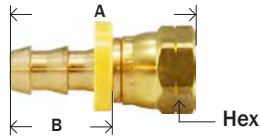

294 100B-X KA-RL 303 732 694

SAE/JIC DUAL 45°/37° FEMALE SWIVEL

07210
29PO5
129PO10

MIDLAND	AMC	CHAMPION	LIST	HOSE I.D. X DUAL SEAT	MAF #	MAF PRICE
30230	07210-0404	309-44		1/4" x 1/4"	29PO5-44	
30231	07210-0405	309-45		1/4" x 5/16"	29PO5-45	
30232	07210-0505	309-55		5/16" x 5/16"	29PO5-55	
30427		309-65		3/8" x 5/16"	29PO5-65	
30233	07210-0608	309-68		3/8" x 1/2"	29PO5-68	
30234	07210-0808	309-88		1/2" x 1/2"	29PO5-88	
30235	07210-0810	309-810		1/2" x 5/8"	29PO5-810	
30236	07210-1008	309-108		5/8" x 1/2"	29PO5-108	
30237	07210-1010	309-1010		5/8" x 5/8"	29PO5-1010	
30428	07210-1210			3/4" x 5/8"	29PO5-1210	

DIMENSION DATA CAN
CHANGE WITHOUT NOTICE.
PLEASE CALL WHEN
DIMENSIONS ARE CRITICAL.

29FD5 287 HDF 309 735 690 P990-K 305 935/934

WARNING: This product can expose you to chemicals, including lead, which are known to the State of California to cause cancer and birth defects or other reproductive harm. For more information, visit www.P65Warnings.ca.gov

PUSH ON HOSE BARB

BRASS FITTINGS

45° SAE FLARE FEMALE SWIVEL

07211
29P06
129PO14

MIDLAND	AMC	CHAMPION	LIST	HOSE I.D. X 45° FEMALE FLARE	MAF #	MAF PRICE
30250	07211-0404			1/4" x 1/4"	29PO6-44	
30251	07211-0405			1/4" x 5/16"	29PO6-45	
30253	07211-0406	307-46		1/4" x 3/8"	29PO6-46	
30254	07211-0505			5/16" x 5/16"	29PO6-55	
30260	07211-0506	307-56		5/16" x 3/8"	29PO6-56	
				3/8" x 5/16"	29PO6-65	
30252	07211-0606	307-66		3/8" x 3/8"	29PO6-66	
30257	07204-0608			3/8" x 1/2"	29PO6-68	
30261	07211-0806	307-86		1/2" x 3/8"	29PO6-86	
30255	07211-0808			1/2" x 1/2"	29PO6-88	
30258	07211-1010			5/8" x 5/8"	29PO6-1010	
30259	07211-1212	307-1212		3/4" x 3/4"	29PO6-1212	...