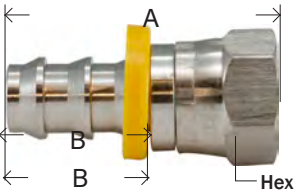

316 STAINLESS STEEL SAE/ JIC 45°/ 37° FEMALE SWIVEL

MIDLAND	AMC	CHAMPION	LIST	HOSE I.D. X FEMALE 45°/37°	MAF #	MAF PRICE
30230SS				1/4" x 1/4"		
30234SS				1/2" x 1/2"