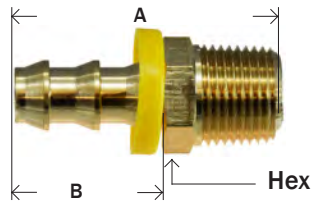

• **Disassembling Instructions**

- 1- Split hose. Do not cut completely through hose. Sealing edge of barb could be damaged.
- 2- Bend hose and remove with a quick pull.

See lead free section for lead free push-on barb fittings. **Stainless steel available at the end of this section.**

PUSH-ON FITTINGS

BRASS FITTINGS

MALE ADAPTERS

07201
29PO1
129PO1

MIDLAND	AMC	CHAMPION	LIST	HOSE I.D. X MALE NPTF	MAF #	MAF PRICE
30200	07201-0402	301-42		1/4" x 1/8"	29PO1-42	
30201	07201-0404	301-44		1/4" x 1/4"	29PO1-44	
30211	07201-0406	301-46		1/4" x 3/8"	29PO1-46	
30208				1/4" x 1/2"	29PO1-48	
30212	07201-0502	301-52		5/16" x 1/8"	29PO1-52	
30213	07201-0504	301-54		5/16" x 1/4"	29PO1-54	
30202	07201-0602	301-62		3/8" x 1/8"	29PO1-62	
30203	07201-0604	301-64		3/8" x 1/4"	29PO1-64	
30204	07201-0606	301-66		3/8" x 3/8"	29PO1-66	
30205	07201-0608	301-68		3/8" x 1/2"	29PO1-68	
30392	07201-0612	301-612		3/8" x 3/4"	29PO1-612	
30216	07201-0804	301-84		1/2" x 1/4"	29PO1-84	
30206	07201-0806	301-86		1/2" x 3/8"	29PO1-86	
30207	07201-0808	301-88		1/2" x 1/2"	29PO1-88	
30217	07201-0812	301-812		1/2" x 3/4"	29PO1-812	
30218				1/2" x 1"	29PO1-816	
30219	07201-1006	301-106		5/8" x 3/8"	29PO1-106	
30209	07201-1008	301-108		5/8" x 1/2"	29PO1-108	
30214	07201-1012	301-1012		5/8" x 3/4"	29PO1-1012	
30215	07201-1208	301-128		3/4" x 1/2"	29PO1-128	
30210	07201-1212	301-1212		3/4" x 3/4"	29PO1-1212	
				3/4" x 1"	29PO1-1216	
30238	07201-1612	301-1612		1" x 3/4"	29PO1-1612	
30239	07201-1616	301-1616		1" x 1"	29PO1-1616	