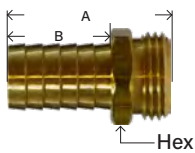

**LEAD FREE GARDEN HOSE**

LEAD FREE BRASS FITTINGS

**LEAD FREE MINI BALL VALVES BARB X BARB**

AMC	MIDLAND	LIST	H.B. X H.B.	MAF	MAF PRICE
	944142LF	----	1/4"		
	944134LF	----	3/8"		

**BARSTOCK BRASS GARDEN HOSE COUPLINGS**

**FEMALE SWIVEL ONLY**

LF29FGH  
• WASHER INCLUDED

AMC	MIDLAND	LIST	HOSE BARB X FGH	MAF	MAF PRICE
			1/4" x 3/4"	LF29FGH-412	
707046-0612	30031LF		3/8" x 3/4"	LF29FGH-612	
707046-0812	30032LF		1/2" x 3/4"	LF29FGH-812	
707046-1012	30033LF		5/8" x 3/4"	LF29FGH-1012	
707046-1212	30034LF		3/4" x 3/4"	LF29FGH-1212	

**MALE END ONLY**

LF29MGH

AMC	MIDLAND	LIST	HOSE BARB X MGH	MAF	MAF PRICE
			1/4" x 3/4"	LF29MGH-412H	
707048-0612	30039LF	----	3/8" x 3/4"	LF29MGH-612H	
707048-0812	30040LF	----	1/2" x 3/4"	LF29MGH-812H	
707048-1012	30041LF	----	5/8" x 3/4"	LF29MGH-1012H	
707048-1212	30042LF	----	3/4" x 3/4"	LF29MGH-1212H	