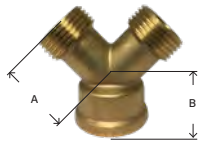

LF85GHT

AMC	MIDLAND	LIST	MGH X MGH	MAF	MAF PRICE
707486-121208	30098LF	----	3/4" x 3/4" (1/2" FIP)	LF86GHT	
707486-1212	30099LF		3/4" x 3/4"		

**RIGID - MGH X FEMALE PIPE**

LF110GH-124

AMC	MIDLAND	LIST	MGH X FE-MALE NPTF	MAF	MAF PRICE
707480-1204	30066LF	----	3/4" x 1/4"	LF74GH	
			3/4" x 1/4"	LF110GH-124	
707480-1206	30067LF	----	3/4" x 3/8"	LF80GH-126	
707480-1208	30068LF	----	3/4" x 1/2"	LF80GH	
707480-1212	30073LF	----	3/4" x 3/4"	LF81GH	

**LEAD FREE GARDEN HOSE**

LEAD FREE BRASS FITTINGS

**RIGID - MGH X MALE PIPE**

LF68GH1216

AMC	MIDLAND	LIST	MGH X MALE NPTF	MAF	MAF PRICE
		----	3/4" x 1/4"	LF76GH	
707478-1206	30053LF	----	3/4" x 3/8"	LF77GH	
707478-1208	30058LF	----	3/4" x 1/2"	LF78GH	
707478-120808	30058SLF	----	3/4" x 1/2" (1/2" SWT)	LF78GHS	
707478-121208	30063LF	----	3/4" x 3/4" x 1/2"	LF79GHT	
			3/4" x 3/4"	LF79GH	
			3/4" x 1"	LF68GH-1216	

**CAST BRASS HOSE - "Y" CONNECTOR**

LFHY12

AMC	MIDLAND	LIST	SIZE FGH X MGH(2)	MAF	MAF PRICE
707461-12	30140LF	----	3/4"		

**GARDEN HOSE CAP**

LFHC-12W

AMC	MIDLAND	LIST	SIZE	MAF	MAF PRICE
707404-12	30103LF	----	3/4" Die Cast	LFHC-12W	

**GARDEN HOSE NUT**

30-021LF

30-022LF

AMC	MIDLAND	LIST	SIZE	MAF	MAF PRICE
707407-12	30021LF	----	Knurled	LFGHNK	
707406-12	30022LF	----	Hex Nut	LFGHNH	

**EVAPORATING COOLER ADAPTERS**

LFECF12H

\* Pipe Threads  
\*\* Garden Hose Threads