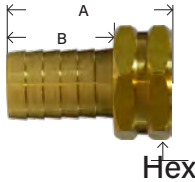

**LEAD FREE GARDEN HOSE**

LEAD FREE BRASS FITTINGS

**LEAD FREE MINI BALL VALVES BARB X BARB**

AMC	MIDLAND	LIST	H.B. X H.B.	MAF	MAF PRICE
	944142LF	----	1/4"		
	944134LF	----	3/8"		

**BARSTOCK BRASS GARDEN HOSE COUPLINGS**

**FEMALE SWIVEL ONLY**

LF29FGH  
• WASHER INCLUDED

AMC	MIDLAND	LIST	HOSE BARB X FGH	MAF	MAF PRICE
			1/4" x 3/4"	LF29FGH-412	
707046-0612	30031LF		3/8" x 3/4"	LF29FGH-612	
707046-0812	30032LF		1/2" x 3/4"	LF29FGH-812	
707046-1012	30033LF		5/8" x 3/4"	LF29FGH-1012	
707046-1212	30034LF		3/4" x 3/4"	LF29FGH-1212	

**MALE END ONLY**

LF29MGH

AMC	MIDLAND	LIST	HOSE BARB X MGH	MAF	MAF PRICE
			1/4" x 3/4"	LF29MGH-412H	
707048-0612	30039LF	----	3/8" x 3/4"	LF29MGH-612H	
707048-0812	30040LF	----	1/2" x 3/4"	LF29MGH-812H	
707048-1012	30041LF	----	5/8" x 3/4"	LF29MGH-1012H	
707048-1212	30042LF	----	3/4" x 3/4"	LF29MGH-1212H	