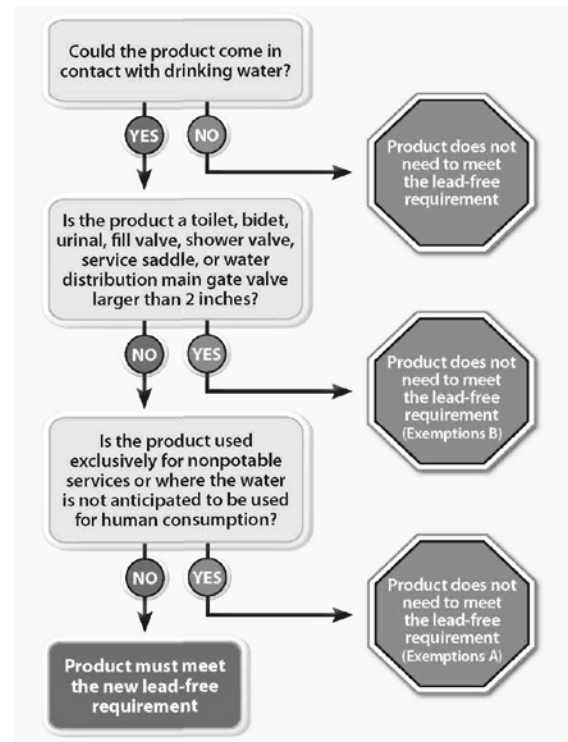

Lead-Free Requirement Exemptions

(A) The new requirement does not apply to pipes, pipe fittings, plumbing fittings, or fixtures, including backflow preventers, that are used exclusively for nonpotable service such as manufacturing, industrial processing, irrigation, outdoor watering or any other uses where the water is not anticipated to be used for human consumption.

(B) The new requirement does not apply to toilets, bidets, urinals, fill valves, flushometer valves, tub fillers, shower valves, service saddles or water distribution main gate valves 2 inches in diameter or larger.