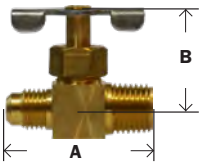

FLARE X MALE PIPE

AMC	MIDLAND	LIST	MALE FLARE X MALE PIPE	MAF	MAF PRICE
709104-0404	46029LF	----	1/4" x 1/4"		

FEMALE PIPE X FEMALE PIPE