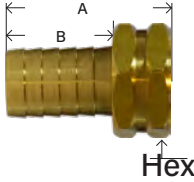

HOSE BARB TEES

AMC	MIDLAND	LIST	HOSE BARB SIZE	MAF	MAF PRICE
707024-04	32365LF	----	1/4"		
707024-05	32366LF	----	5/16"		
707024-06	32126LF	----	3/8"		

MENDER/ SPLICER

AMC	MIDLAND	LIST	HOSE I.D. X HOSE I.D.	MAF	MAF PRICE
	32091LF	----	1/8"	LF29S-2	
707014-03	32092LF	----	3/16"	LF29S-3	
707014-04	32093LF	----	1/4"	LF29S-4	
707014-05	32094LF	----	5/16"	LF29S-5	
707014-06	32095LF	----	3/8"	LF29S-6	
707014-08	32096LF	----	1/2"	LF29S-8	
707014-10	32097LF	----	5/8"	LF29S-10	
707014-12	32098LF	----	3/4"	LF29S-12	

FEMALE 45° FLARE SWIVEL

AMC	MIDLAND	LIST		MAF	MAF PRICE
707010-0606	32105LF	----	3/8" x 3/8"		
707010-0808	32100LF	----	1/2" x 1/2"		

LEAD FREE GARDEN HOSE

LEAD FREE BRASS FITTINGS

LEAD FREE MINI BALL VALVES BARB X BARB

AMC	MIDLAND	LIST	H.B. X H.B.	MAF	MAF PRICE
	944142LF	----	1/4"		
	944134LF	----	3/8"		

BARSTOCK BRASS GARDEN HOSE COUPLINGS

FEMALE SWIVEL ONLY

LF29FGH
• WASHER INCLUDED

AMC	MIDLAND	LIST	HOSE BARB X FGH	MAF	MAF PRICE
			1/4" x 3/4"	LF29FGH-412	
707046-0612	30031LF		3/8" x 3/4"	LF29FGH-612	
707046-0812	30032LF		1/2" x 3/4"	LF29FGH-812	
707046-1012	30033LF		5/8" x 3/4"	LF29FGH-1012	
707046-1212	30034LF		3/4" x 3/4"	LF29FGH-1212	