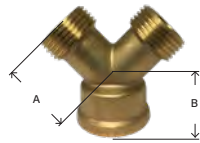

LF85GHT

AMC	MIDLAND	LIST	MGH X MGH	MAF	MAF PRICE
707486-121208	30098LF	----	3/4" x 3/4" (1/2" FIP)	LF86GHT	
707486-1212	30099LF		3/4" x 3/4"		

RIGID - MGH X FEMALE PIPE

LF110GH-124

AMC	MIDLAND	LIST	MGH X FEMALE NPTF	MAF	MAF PRICE
707480-1204	30066LF	----	3/4" x 1/4"	LF74GH	
			3/4" x 1/4"	LF110GH-124	
707480-1206	30067LF	----	3/4" x 3/8"	LF80GH-126	
707480-1208	30068LF	----	3/4" x 1/2"	LF80GH	
707480-1212	30073LF	----	3/4" x 3/4"	LF81GH	

LEAD FREE GARDEN HOSE

LEAD FREE BRASS FITTINGS

RIGID - MGH X MALE PIPE

LF68GH1216

AMC	MIDLAND	LIST	MGH X MALE NPTF	MAF	MAF PRICE
		----	3/4" x 1/4"	LF76GH	
707478-1206	30053LF	----	3/4" x 3/8"	LF77GH	
707478-1208	30058LF	----	3/4" x 1/2"	LF78GH	
707478-120808	30058SLF	----	3/4" x 1/2" (1/2" SWT)	LF78GHS	
707478-121208	30063LF	----	3/4" x 3/4" x 1/2"	LF79GHT	
			3/4" x 3/4"	LF79GH	
			3/4" x 1"	LF68GH-1216	

CAST BRASS HOSE - "Y" CONNECTOR

LFHY12

AMC	MIDLAND	LIST	SIZE FGH X MGH(2)	MAF	MAF PRICE
707461-12	30140LF	----	3/4"		

GARDEN HOSE CAP

LFHC-12W

AMC	MIDLAND	LIST	SIZE	MAF	MAF PRICE
707404-12	30103LF	----	3/4" Die Cast	LFHC-12W	