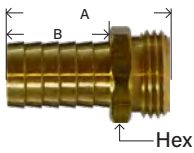

AMC	MIDLAND	LIST	H.B. X H.B.	MAF	MAF PRICE
	944142LF	----	1/4"		
	944134LF	----	3/8"		

BARSTOCK BRASS GARDEN HOSE COUPLINGS

FEMALE SWIVEL ONLY

LF29FGH
• WASHER INCLUDED

AMC	MIDLAND	LIST	HOSE BARB X FGH	MAF	MAF PRICE
			1/4" x 3/4"	LF29FGH-412	
707046-0612	30031LF		3/8" x 3/4"	LF29FGH-612	
707046-0812	30032LF		1/2" x 3/4"	LF29FGH-812	
707046-1012	30033LF		5/8" x 3/4"	LF29FGH-1012	
707046-1212	30034LF		3/4" x 3/4"	LF29FGH-1212	

MALE END ONLY

LF29MGH

AMC	MIDLAND	LIST	HOSE BARB X MGH	MAF	MAF PRICE
			1/4" x 3/4"	LF29MGH-412H	
707048-0612	30039LF	----	3/8" x 3/4"	LF29MGH-612H	
707048-0812	30040LF	----	1/2" x 3/4"	LF29MGH-812H	
707048-1012	30041LF	----	5/8" x 3/4"	LF29MGH-1012H	
707048-1212	30042LF	----	3/4" x 3/4"	LF29MGH-1212H	