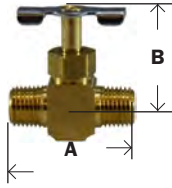

LEAD FREE NEEDLE VALVES

LEAD FREE BRASS FITTINGS

MALE PIPE TO MALE PIPE

AMC	MIDLAND	LIST	MALE PIPE X MALE PIPE	MAF	MAF PRICE
709108-04	46051LF	----	1/4"		

VALVE WITH TEE

AMC	MIDLAND	LIST	SIZE	MAF	MAF PRICE
709178-0406	46175LF	----	1/4" x 3/8"		
709178-0410	46177LF	----	1/4" x 5/8"		
709178-0606	46174LF	----	3/8" x 3/8"		