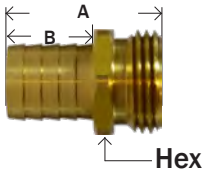

MALE END ONLY - SHORT SHANK

MIDLAND	AMC	CHAMPION	LIST	HOSE BARB X MGH	MAF #	MAF PRICE
30469				1/4" x 3/4"	29MGH-412	
	07048-0612	201GH-6E			29MGH-0612	
30471	07048-0812	201GH-8E	----	1/2" x 3/4"	29MGH-812	
30472	07048-1012	201GH-10E	----	5/8" x 3/4"	29MGH-1012	
30473	07048-1212	201GH-12E	----	3/4" x 3/4"	29MGH-1212