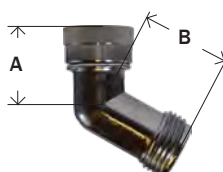

GARDEN HOSE VALVES

BRASS FITTINGS

ZINC ALLOY HOSE - "Y" CONNECTOR

• WASHER INCLUDED

MIDLAND	AMC	CHAMPION	LIST	SIZE FGH X MGH(2)	MAF #	MAF PRICE
30141	07460-12			3/4"		

86Y 21A

CAST BRASS HOSE - "Y" CONNECTOR

"Y" SHAPE ZINC ALLOY CONNECTOR W/ TWO LEVERS

• WASHER INCLUDED

No Swivel

MIDLAND	AMC	CHAMPION	LIST	SIZE FGH X MGH(2)	MAF #	MAF PRICE
30626		21AVNI-12	----	3/4"		

"Y" SHAPE BRASS CONNECTOR W/ 2-WAY SHUT OFF

• WASHER INCLUDED

• Brass Levers

MIDLAND	AMC	CHAMPION	LIST	SIZE	MAF #	MAF PRICE
30627		21AV-12	----	3/4"		

ZINC ALLOY SWIVEL HOSE CONNECTOR

MIDLAND	AMC	CHAMPION	LIST	SIZE FGH X MGH	MAF #	MAF PRICE
30629			----	3/4"		