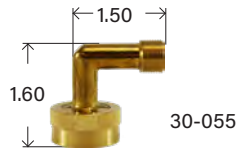

3/8" COMP 3/4" FGH DISHWASHER 90° ELBOW

• WASHER INCLUDED

MIDLAND	LIST	3/4 FEMALE GARDEN HOSE THREAD X 3/8 COMPRESSION
30055		3/4" x 3/8" Body Only
30056		3/4" x 3/8" w/ nut & sleeve