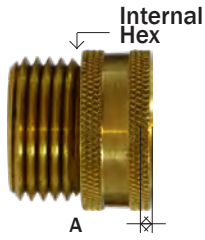

FGH = Female Garden Hose threads

MGH = Male Garden Hose threads

Male garden hose threads are all 3/4" with an outside diameter of 1.0625 and 11-1/2" threads per inch.

Male Garden Hose Profile

See Plastic section for Plastic Garden Hose Fittings

BRASS

GARDEN HOSE**BRASS FITTINGS****SWIVEL - MGH X FGH**

•WASHER INCLUDED

•NOT A LIVE SWIVEL

MIDLAND	AMC	CHAMPION	LIST	MGH X FGH	MAF #	MAF PRICE
30000**		24AS-12		3/4" x 3/4"	106GH	
				1" x 3/4"	16GH	
				1" x 3/4"	16KNGH*	