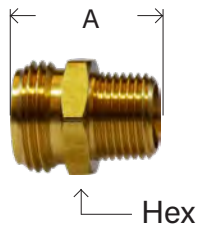

RIGID - MGH X MALE PIPE

MIDLAND	AMC	CHAMPION	LIST	MGH X MALE NPTF	MAF #	MAF PRICE
30054				3/4" x 1/4"	76GH	
30053	07478-1206	19A-12C	----	3/4" x 3/8"	77GH	
30058	07478-1208	19A-12D	----	3/4" x 1/2"	78GH	
30058S*	07478-1208			3/4" x 1/2" SWT	78GHS	
30063**	07478-121208	19AF-12DE	----	3/4" x 3/4" x 1/2"	79GHT	
30063BE***			----	3/4" x 3/4"	79GHTS	
30063S		19AF-12E	----	3/4" x 3/4" Short	79GH	
30064		19A-12F	----	3/4" x 1"	68GH-1216	
30065				1" x 1"	68GH-1616	

19R 196 H530 21501 508 HU22 514 71GH 19A

No Tap

* (1/2 Swt = 5/8 O.D.)

** (Tapped 1/2 FIP)

*** (Tapped 1/2 FIP

Both ends)