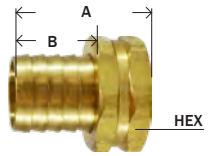

NPSM GARDEN HOSE

BRASS FITTINGS

NPSM FEMALE SHORT SHANK

329NPSM

MIDLAND	AMC	CHAMPION	HOSE ID	LIST
30545	07040-812	209NPSM-8EH	1/2	----
30546	07040-1012		5/8	----
30547	07040-1212	209NPSM-12EH	3/4	----
30548			1	----