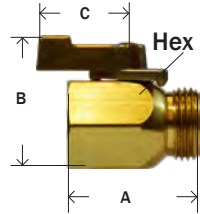

ONE WAY BRASS BALL VALVE - FEMALE PIPE X MGH

• 500 PSI • 180°F

MIDLAND	AMC	CHAMPION	LIST	FEMALE NPTF X MGH	MAF #	MAF PRICE
30162		18AV-12E	----	3/4" x 3/4"