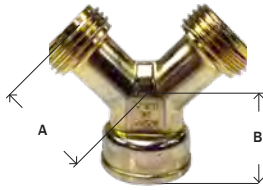

MIDLAND	AMC	CHAMPION	LIST	FGH X MGH	MAF #	MAF PRICE
30631			----	3/4" x 3/4"		

PLASTIC GARDEN HOSE VALVE • CYCOLAC BODY & BALL

• WASHER INCLUDED

MIDLAND	AMC	CHAMPION	LIST	FGH X MGH	MAF #	MAF PRICE
30163			----	3/4" x 3/4"		

GARDEN HOSE VALVES

BRASS FITTINGS

ZINC ALLOY HOSE - "Y" CONNECTOR

• WASHER INCLUDED

MIDLAND	AMC	CHAMPION	LIST	SIZE FGH X MGH(2)	MAF #	MAF PRICE
30141	07460-12			3/4"		

86Y 21A

CAST BRASS HOSE - "Y" CONNECTOR

• WASHER INCLUDED

MIDLAND	AMC	CHAMPION	LIST	SIZE FGH X MGH(2)	MAF #	MAF PRICE
30140	07461-12		----	3/4"		

86Y 21A

86YRB
HY12

PLASTIC, NON-CORROSIVE, 2-WAY HOSE SHUT-OFF "Y"

• WASHER INCLUDED

MIDLAND	AMC	CHAMPION	LIST	SIZE FGH X MGH(2)	MAF #	MAF PRICE
30160			----	3/4"		