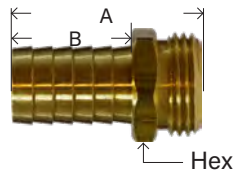

GARDEN HOSE

BRASS FITTINGS

BARSTOCK BRASS GARDEN HOSE COUPLINGS

FEMALE SWIVEL ONLY

•WASHER INCLUDED

29FGH
329F

BRASS					
MIDLAND	CHAMPION	LIST	HOSE BARB X FGH	MAF #	MAF PRICE
30031	209GHS-6EH	----	3/8" x 3/4"	29FGH-612H	
30032	209GHS-8EH	----	1/2" x 3/4"	29FGH-812H	
30033	209GHS-10EH	----	5/8" x 3/4"	29FGH1012H	
30034	209GHS-12EH	----	3/4" x 3/4"	29FGH-1212H	
30044	209GHS-16EH	----	1" x 3/4"	29FGH-1612H	
30035	209GHS-16FH	----	1" x 1"	29FGH-1616H	

STAINLESS STEEL 316					
30032SS		----	1/2" x 3/4"		
30033SS		----	5/8" x 3/4"		
30034SS		----	3/4" x 3/4"		

MALE END ONLY

29MGH
329M

BRASS					
MIDLAND	CHAMPION	LIST	HOSE BARB X MGH	MAF #	MAF PRICE
30039	201GH-6EX	----	3/8" x 3/4"	29MGH-612	
30040	201GH-8EX	----	1/2" x 3/4"	29MGH-812	
30041	201GH-10EX	----	5/8" x 3/4"	29MGH-1012	
30042	201GH-12EX	----	3/4" x 3/4"	29MGH-1212	
30045	201GH-16EX	----	1" x 3/4"	29MGH-1612	
30043	201GH-16FX	----	1" x 1"	29MGH-1616	