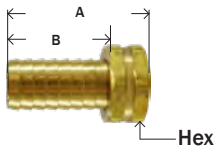

NPSM FEMALE LONG SHANK

MIDLAND	AMC	CHAMPION	HOSE ID	LIST
30565			1/2	----
30566			5/8	----
30567			3/4	----
30568			1	----