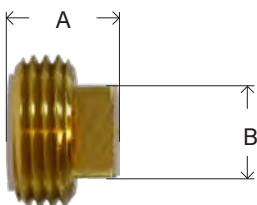

513 96GH GHN5 HC1 LA215 21518 200-W

GARDEN HOSE CAP WITH CHAIN

MIDLAND	AMC	CHAMPION	LIST	SIZE	MAF #	MAF PRICE
30142		GHN5-CHAIN	----	3/4" w/ 12" Chain	HC-12WC	

* Zinc die cast

GARDEN HOSE PLUG

MIDLAND	AMC	CHAMPION	LIST	SIZE	MAF #	MAF PRICE
30026	07412-12	GHP1	----	3/4" Square	GHP	
				3/4 Hex	GHPH	