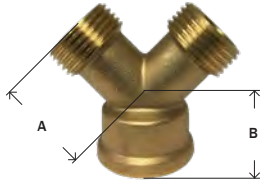

GARDEN HOSE VALVES

BRASS FITTINGS

ZINC ALLOY HOSE - "Y" CONNECTOR

• WASHER INCLUDED

MIDLAND	AMC	CHAMPION	LIST	SIZE FGH X MGH(2)	MAF #	MAF PRICE
30141	07460-12			3/4"		

86Y 21A

CAST BRASS HOSE - "Y" CONNECTOR

• WASHER INCLUDED

MIDLAND	AMC	CHAMPION	LIST	SIZE FGH X MGH(2)	MAF #	MAF PRICE
30140	07461-12		----	3/4"		

86Y 21A

86YRB
HY12

PLASTIC, NON-CORROSIVE, 2-WAY HOSE SHUT-OFF "Y"

• WASHER INCLUDED

MIDLAND	AMC	CHAMPION	LIST	SIZE FGH X MGH(2)	MAF #	MAF PRICE
30160			----	3/4"		

"Y" SHAPE ZINC ALLOY CONNECTOR W/ TWO LEVERS

• WASHER INCLUDED

No Swivel

MIDLAND	AMC	CHAMPION	LIST	SIZE FGH X MGH(2)	MAF #	MAF PRICE
30626		21AVNI-12	----	3/4"		

"Y" SHAPE BRASS CONNECTOR W/ 2-WAY SHUT OFF