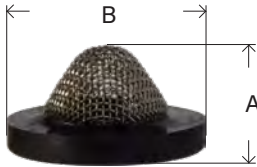

GARDEN HOSE FILTER WASHER

MIDLAND	AMC	CHAMPION	LIST	SIZE	MAF #	MAF PRICE
30180		GH-W-SCREEN	----	30 Mesh	GHFW	
30180F			----	60 Mesh	GHFW-60	

▪ 300 Series Stainless Steel Screen

LA662