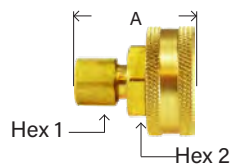

COMPRESSION X FGH

.WASHER INCLUDED

Hex 1

Hex 2

MIDLAND	AMC	CHAMPION	LIST	SWIVEL COMPRESSION X FGH	MAF #	MAF PRICE
30050			----	1/4" x 3/4"	124GH-412	
30051			----	3/8" x 3/4"	125GH-612	
				1/2" x 3/4"	129GH-812