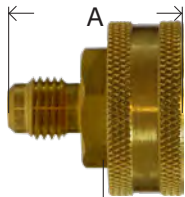

MALE FLARE X FGH SWIVEL

.WASHER INCLUDED

Hex

MIDLAND	AMC	CHAMPION	LIST	MALE FLARE X FGH	MAF #	MAF PRICE
30052			----	1/4" x 3/4"	98GH	
30138	07499-0612	W1-6	----	3/8" x 3/4"	99GH	
30139	07499-0812		----	1/2" x 3/4"	100GH	

* Internal Hex

50GHSV 51GHSV W1 68H 191