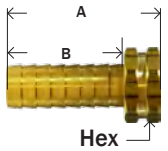

FEMALE SWIVEL ONLY - 2" SHANK

-WASHER INCLUDED

GHFL 594

MIDLAND	AMC	CHAMPION	LIST	HOSE BARB X FGH	MAF #	MAF PRICE
30505		209GHS-8EHXL	----	1/2" x 3/4"	29FGH-8LGH	
30506		209GHS-10EHXL	----	5/8" x 3/4"	29FGH-10LGH	
30507		209GHS-12EHXL	----	3/4" x 3/4"	29FGH-12LGH	
30508		209GHS-16FHXL	----	1" x 1"	29FGH-16LGH