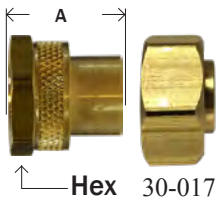

RIGID - FGH X FEMALE PIPE

MIDLAND	AMC	CHAMPION	LIST	FGH X FEMALE NPTF	MAF #	MAF PRICE
30016	07411-1202	5A-12A		3/4" x 1/8"	73GH	
30017	07411-1204	5A-12B		3/4" x 1/4"	74GH	
30018		5A-12C		3/4" x 3/8"	75GH	

95GH 501

SEE WEBSITE TO DOWNLOAD YOUR MOST UPDATED PRICING

WARNING: This product can expose you to chemicals, including lead, which are known to the State of California to cause cancer and birth defects or other reproductive harm. For more information, visit www.P65Warnings.ca.gov