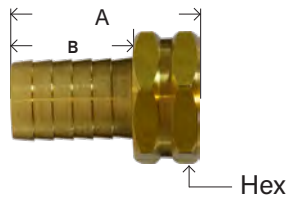

MIDLAND	AMC	CHAMPION	LIST	NO SWIVEL COMPRESSION X MGH	MAF #	MAF PRICE
30135			----	1/4" x 3/4"	126GH	
30136			----	3/8" x 3/4"	127GH	
30137			----	1/2" x 3/4"	128GH	

Male Flare X Garden Hose Available

WARNING: This product can expose you to chemicals, including lead, which are known to the State of California to cause cancer and birth defects or other reproductive harm. For more information, visit www.P65Warnings.ca.gov

GARDEN HOSE

BRASS FITTINGS

BARSTOCK BRASS GARDEN HOSE COUPLINGS

FEMALE SWIVEL ONLY

•WASHER INCLUDED

29FGH
329F

BRASS					
MIDLAND	CHAMPION	LIST	HOSE BARB X FGH	MAF #	MAF PRICE
30031	209GHS-6EH	----	3/8" x 3/4"	29FGH-612H	
30032	209GHS-8EH	----	1/2" x 3/4"	29FGH-812H	
30033	209GHS-10EH	----	5/8" x 3/4"	29FGH1012H	
30034	209GHS-12EH	----	3/4" x 3/4"	29FGH-1212H	
30044	209GHS-16EH	----	1" x 3/4"	29FGH-1612H	
30035	209GHS-16FH	----	1" x 1"	29FGH-1616H	