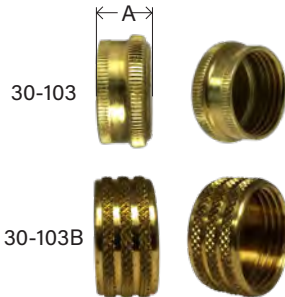

GARDEN HOSE

BRASS FITTINGS

GARDEN HOSE WASHERS

MIDLAND	AMC	CHAMPION	LIST	SIZE	MAF #	MAF PRICE
30150	07405-12	GH-W	----	black*	GHW	
30150R		GH-W-RED	----	red	GHW-12R	
				white	GHW-12-PE	
30151			----	1"	GHW-16	

* plasticized rubber

GHW 901GH

GARDEN HOSE FILTER WASHER

MIDLAND	AMC	CHAMPION	LIST	SIZE	MAF #	MAF PRICE
30180		GH-W-SCREEN	----	30 Mesh	GHFW	
30180F			----	60 Mesh	GHFW-60	

▪ 300 Series Stainless Steel Screen

LA662

GARDEN HOSE CAP

MIDLAND	AMC	CHAMPION	LIST	SIZE	MAF #	MAF PRICE
30103	07408-12	GHN5-DC	----	3/4" Die Cast		
30103B		GHN5	----	3/4" Barstock	HC-12BS	
				w/ washer	HC12BSW	

▪ Garden hose washers sold separately