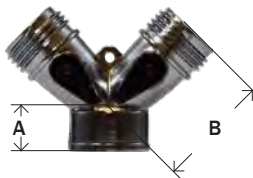

GARDEN HOSE VALVES

BRASS FITTINGS

ZINC ALLOY HOSE - "Y" CONNECTOR

• WASHER INCLUDED

MIDLAND	AMC	CHAMPION	LIST	SIZE FGH X MGH(2)	MAF #	MAF PRICE
30141	07460-12			3/4"		

86Y 21A

CAST BRASS HOSE - "Y" CONNECTOR

• WASHER INCLUDED

MIDLAND	AMC	CHAMPION	LIST	SIZE FGH X MGH(2)	MAF #	MAF PRICE
30140	07461-12		----	3/4"		

86Y 21A

86YRB
HY12

PLASTIC, NON-CORROSIVE, 2-WAY HOSE SHUT-OFF "Y"

• WASHER INCLUDED

MIDLAND	AMC	CHAMPION	LIST	SIZE FGH X MGH(2)	MAF #	MAF PRICE
30160			----	3/4"		

"Y" SHAPE ZINC ALLOY CONNECTOR W/ TWO LEVERS

• WASHER INCLUDED

No Swivel

MIDLAND	AMC	CHAMPION	LIST	SIZE FGH X MGH(2)	MAF #	MAF PRICE
30626		21AVNI-12	----	3/4"		

"Y" SHAPE BRASS CONNECTOR W/ 2-WAY SHUT OFF

• WASHER INCLUDED

• Brass Levers

MIDLAND	AMC	CHAMPION	LIST	SIZE	MAF #	MAF PRICE
30627		21AV-12	----	3/4"		

ZINC ALLOY SWIVEL HOSE CONNECTOR

MIDLAND	AMC	CHAMPION	LIST	SIZE FGH X MGH	MAF #	MAF PRICE
30629			----	3/4"		