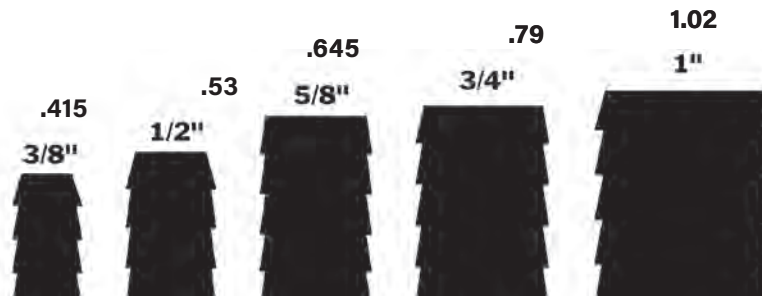

• **Temperature and Working Pressure Ranges**

From +35°F to +100°F at 75 PSI maximum or the recommended working pressure of the garden hose. (Not to exceed 150 PSI.)

Note: All female connector ends should have a rubber washer inserted prior to usage.

FGH = Female Garden Hose threads

MGH = Male Garden Hose threads

Male garden hose threads are all 3/4" with an outside diameter of 1.0625 and 11-1/2" threads per inch.

See Plastic section for Plastic Garden Hose Fittings

See Lead Free Section for lead free Garden Hose

Washers included are #30150B black rubber washers.

Actual Profile of Garden Hose Barbs