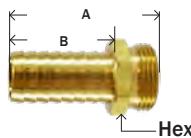

NPSM MALE LONG SHANK

MIDLAND	AMC	CHAMPION	HOSE ID	LIST
30570			1/2	----
30571			5/8	----
30572			3/4	----
30573			1	----