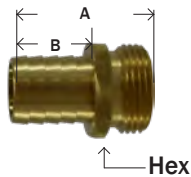

NPSM MALE SHORT SHANK

MIDLAND	AMC	CHAMPION	HOSE ID	LIST
30550			1/2	----
30551			5/8	----
30552			3/4	----
30553			1	----