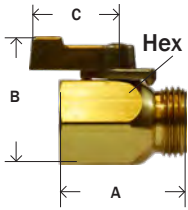

BRASS

GARDEN HOSE VALVES/ FITTINGS

BRASS FITTINGS

GARDEN HOSE VALVES**ONE WAY BRASS BALL VALVE - FGH X MGH**

• 500 PSI • 180°F

• WASHER INCLUDED

MIDLAND	AMC	CHAMPION	LIST	FGH X MGH	MAF #	MAF PRICE
30161		24AV-12	----	3/4" x 3/4"		