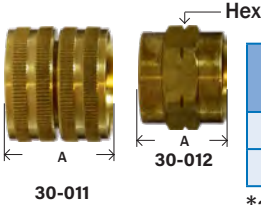

SWIVEL - FGH X FGH

•WASHER INCLUDED

MIDLAND	AMC	CHAMPION	LIST	FGH X FGH	MAF #	MAF PRICE
30011	07403-12	22AS-12E		3/4" x 3/4"	S3*	
30012	07402-12	22A-12		No Swivel	13GH	

*add w for washer

HUS 91 203W GSU 101GHSV 22AS 506 FS66