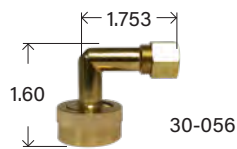

SWIVEL - FGH X MALE PIPE

• WASHER INCLUDED

Hex

MIDLAND	AMC	CHAMPION	LIST	FGH X MALE NPTF	MAF #	MAF PRICE
30047	07420-1204			3/4" x 1/4"	102GH-LNG	
30048	07420-1206	W1-CX		3/4" x 3/8"	103GH-LNG	
30049	07420-1208			3/4" x 1/2"	104GH-LNG	

504 89GH W1 62H4 88GH W1

3/8" COMP 3/4" FGH DISHWASHER 90° ELBOW

• WASHER INCLUDED

MIDLAND	LIST	3/4 FEMALE GARDEN HOSE THREAD X 3/8 COMPRESSION
30055		3/4" x 3/8" Body Only
30056		3/4" x 3/8" w/ nut & sleeve