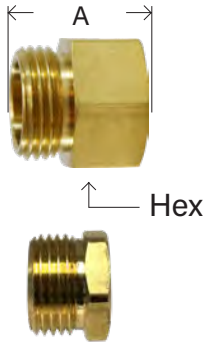

SWIVEL - FGH X MALE PIPE

• WASHER INCLUDED

30-183 Hex

* Crimp style

MIDLAND	AMC	CHAMPION	LIST	FGH X MALE NPTF	MAF #	MAF PRICE
30181*		W1-B	----	3/4" x 1/4"	102GH	
30184*	07420-1206	W1-C	----	3/4" x 3/8"	103GH	
30183		W1-D	----	3/4" x 1/2"	104GH	
30182*		W1-E	----	3/4" x 3/4"	105GHXD	
				3/4" x 1/2"	104GHHN	
				3/4" x 3/4"	105GH	

RIGID - FGH X MALE PIPE

• WASHER INCLUDED

30094

30088

Hex

30087

MIDLAND	AMC	CHAMPION	LIST	FGH X MALE NPTF	MAF #	MAF PRICE
30087		20A-12C	----	3/4" x 3/8"	84GH-126	
30088	07484-1208	20A-12D	----	3/4" x 1/2"	84GH	
30088S				3/4" x 1/2"(1/2"SWT)	84GHS	
30093	07484-1212	20A-12E	----	3/4" x 3/4"	85GH	
30094	07484-121208	20A-12ED	----	3/4" x 3/4"(1/2" FIP)	85GHT	
30093L*			----	3/4" x 3/4"	85GHL	

* Long pattern | ** 1/2 Swt = 5/8 O.D.

21505 503 83GH 20A HU21 199 H7

GARDEN HOSE**BRASS FITTINGS****RIGID - MGH X FEMALE PIPE**

MIDLAND	AMC	CHAMPION	LIST	MGH X FEMALE NPTF	MAF #	MAF PRICE
30066	07480-1204	18A-12B	----	3/4" x 1/4"	110GH-124	
30067	07480-1206	18A-12C	----	3/4" x 3/8"	110GH-126	
30068	07480-1208	18A-12D	----	3/4" x 1/2"	80GH	
30073	07480-1212	18A-12E	----	3/4" x 3/4"	81GH	
30074				3/4" x 1"	66GH-1216	
30075				1" x 1"	66GH-1616	