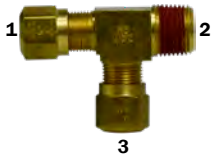

MALE RUN TEE

SAE# 100424BA

71NA
NT71VS

MIDLAND	AMC	CHAMPION	LIST	TUBE O.D. X MALE NPTF X TUBE O.D. 1X2X3	MAF #	MAF PRICE
38125	00471-0402	71NAB-4A		1/4" x 1/8" x 1/4"	NT71-42VS	----
38126	00471-0404	71NAB-4B		1/4" x 1/4" x 1/4"	NT71-44VS	----
38124		71NAB-64B		3/8" x 1/4" x 1/4"	NT71-644VS	----
38127	00471-0604	71NAB-6B		3/8" x 1/4" x 3/8"	NT71-646VS	----
38128	00471-0606	71NAB-6C		3/8" x 3/8" x 3/8"	NT271X6X6VS	----
38129	00471-0806	71NAB-8C		1/2" x 3/8" x 1/2"	NT71-86VS	----
		71NAB-8D		1/2" x 1/2" x 1/2"	NT71-88VS	----
		71NAB-10D		5/8" x 1/2" x 5/8"	NT71-108VS	----

71NAB 271NTA 1471