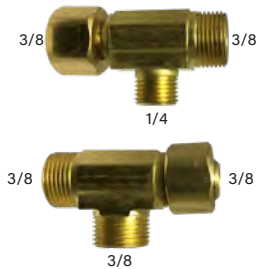

FEMALE ADAPTER (GASKET) FEMALE FLARE X COMPRESSION

AMC	MIDLAND	LIST	SIZE	MAF	MAF PRICE
734822-0606	18510LF	----	9/16-24 x 3/8		

FEMALE ADAPTER (GASKET) FE GARDEN HOSE X COMPRESSION

AMC	MIDLAND	LIST	SIZE	MAF	MAF PRICE
737422-1204	30050LF	----	3/4" x 1/4"		
737422-1206	30051LF	----	3/4" x 3/8"		

LF124GH
LF125GH

SWIVEL ELBOW COMP X FE GARDEN HOSE SWIVEL

AMC	MIDLAND	LIST	SIZE	MAF	MAF PRICE
737469-0612	30055LF	----	3/8" x 3/4"		

LF69GHS-162
• NO NUT & SLEEVE

LEAD FREE ADD-A-TEE COMP X COMP X SWIVEL FE COMPRESSION

AMC	MIDLAND	LIST	MALE & FEM. COMPRESSION X MALE COMP	MAF	MAF PRICE
700073-060604	935044LF	----	3/8 x 1/4		
700073-060606	935045LF	----	3/8 x 3/8		

- For adding a water line
- Ice makers, Coffee makers and instant hot water systems
- NSF Approved