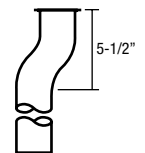

F-182 Flanged Outlet Tube w/Offset

0396525	F-182	1-1/2" x 8" x 1-1/2" Offset