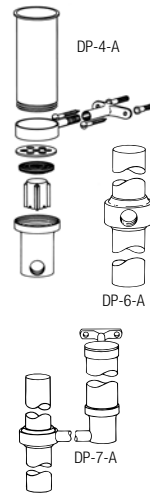

Code No.	Part No.	Description

For Model 120

0306093	F-2-AT	CP Coupling 1-1/2"
0393003	V-600-A	CP Vacuum Breaker
0396293	F-109	CP Tube 1-1/2" x 8" x 5" Bend
0306146	F-5-AT	CP Spud Coupling 1-1/2" x 3"

For Model 121

0306093	F-2-AT	CP Coupling 1-1/2"
0393003	V-600-A	CP Vacuum Breaker
0396316	F-109	CP Tube 1-1/2" x 13" x 5" Bend
0306146	F-5-AT	CP Spud Coupling 1-1/2" x 3"

For Model 122

0306093	F-2-AT	CP Coupling 1-1/2"
0393003	V-600-A	CP Vacuum Breaker
0396322	F-109	CP Tube 1-1/2" x 21" x 5" Bend
0306146	F-5-AT	CP Spud Coupling 1-1/2" x 3"

For Model 136

0393038	V-600-AA	CP Vacuum Breaker 1-1/2" x 36"
0306146	F-5-AT	CP Spud Coupling 1-1/2" x 3"

For Model 137

0306093	F-2-AT	CP Coupling 1-1/2"
0393003	V-600-A	CP Vacuum Breaker
0396339	F-109	CP Tube 1-1/2" x 36" x 5"
0306146	F-5-AT	CP Spud Coupling 1-1/2" x 3"

Drip Pocket Flush Connection Assemblies and Parts

DP-4-A Includes:

0330015	DP-4-A	Drip Pocket
0330026	DP-1002-A	Float & Seat Repair Kit For DP-4-A
0330002	DP-2-A	Drip Pocket Wall Support (Available upon request)

DP-6-A Includes:

0330021	DP-6-A	1-1/2" x 18-1/2" CP Outlet

DP-7-A Includes:

0330002	DP-2-A	D.P. Wall Support
0330015	DP-4-A	Drip Pocket Assembly
0330021	DP-6-A	Drip Pocket Flush Connection
0330004	F-33	Extension Nipple

Use on the following flush valve: 118

Special F-33 Includes:

0330004	F-33	Extension for DP-4-A

Showerheads,
Parts and
Accessories