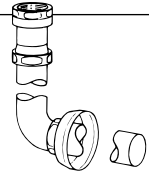

For Model 120

0306093	F-2-AT	CP Coupling 1-1/2"
0393003	V-600-A	CP Vacuum Breaker
0396293	F-109	CP Tube 1-1/2" x 8" x 5" Bend
0306146	F-5-AT	CP Spud Coupling 1-1/2" x 3"

For Model 121

0306093	F-2-AT	CP Coupling 1-1/2"
0393003	V-600-A	CP Vacuum Breaker
0396316	F-109	CP Tube 1-1/2" x 13" x 5" Bend
0306146	F-5-AT	CP Spud Coupling 1-1/2" x 3"

For Model 122

0306093	F-2-AT	CP Coupling 1-1/2"
0393003	V-600-A	CP Vacuum Breaker
0396322	F-109	CP Tube 1-1/2" x 21" x 5" Bend
0306146	F-5-AT	CP Spud Coupling 1-1/2" x 3"

For Model 136

0393038	V-600-AA	CP Vacuum Breaker 1-1/2" x 36"
0306146	F-5-AT	CP Spud Coupling 1-1/2" x 3"

For Model 137

0306093	F-2-AT	CP Coupling 1-1/2"
0393003	V-600-A	CP Vacuum Breaker
0396339	F-109	CP Tube 1-1/2" x 36" x 5"
0306146	F-5-AT	CP Spud Coupling 1-1/2" x 3"

Drip Pocket Flush Connection Assemblies and Parts

DP-4-A Includes:

0330015	DP-4-A	Drip Pocket
0330026	DP-1002-A	Float & Seat Repair Kit For DP-4-A
0330002	DP-2-A	Drip Pocket Wall Support (Available upon request)

DP-6-A Includes:

0330021	DP-6-A	1-1/2" x 18-1/2" CP Outlet

DP-7-A Includes:

0330002	DP-2-A	D.P. Wall Support
0330015	DP-4-A	Drip Pocket Assembly
0330021	DP-6-A	Drip Pocket Flush Connection
0330004	F-33	Extension Nipple

Use on the following flush valve: 118