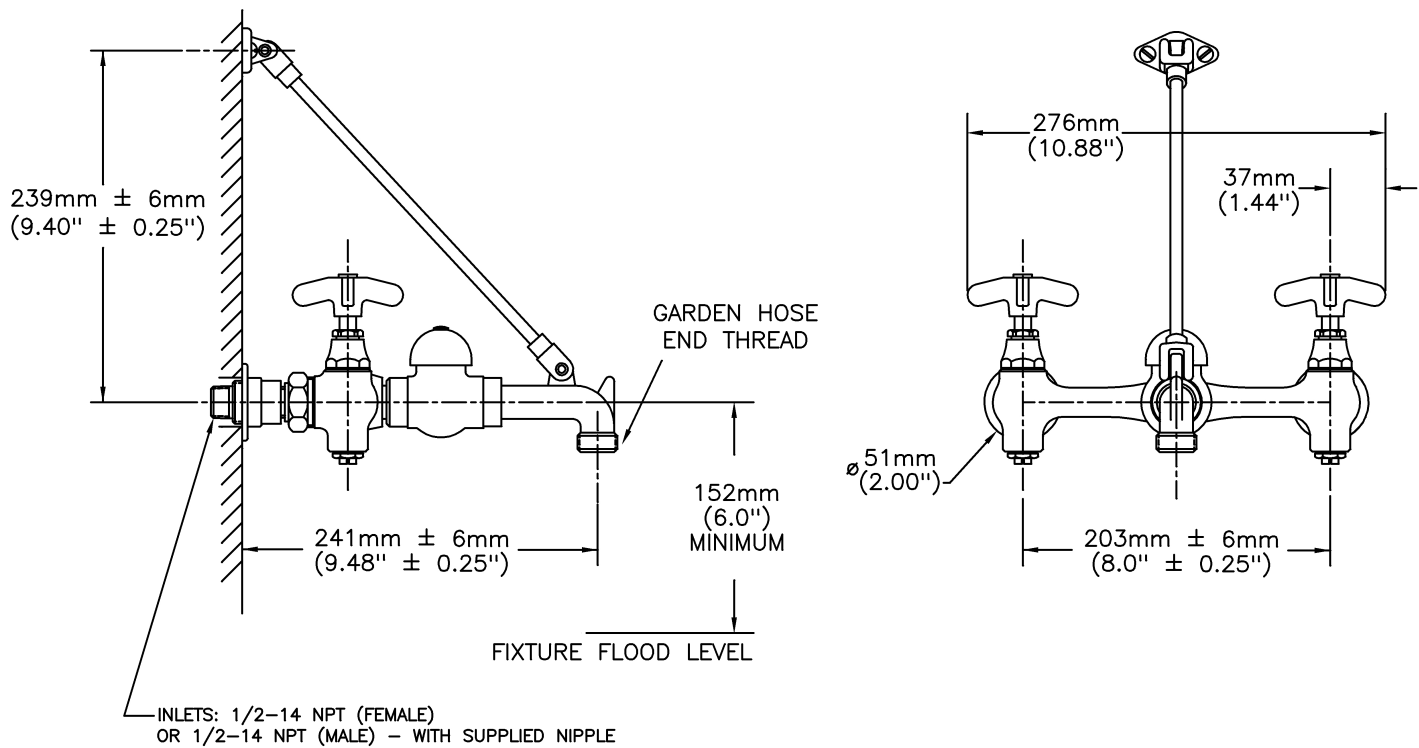

SPECIFICATION:

- 203mm (8") centers
- Centers adjustable from 7.75" to 8.25" unless AC option selected
- Two handles
- Heavy duty cast brass wallmount service sink faucet with integral stops
- Rough chrome plated finish
- Pail hook
- Inline vacuum breaker
- Hose end spout
- Wall brace
- Compression structures
- Color indexed metal cross handles

OPERATION:

- Not Available

(Dimensional drawing on following page)

Delta reserves the right (1) to make changes to specifications and materials, and (2) to change or discontinue models, both without notice or obligation. Dimensions are for reference. Measurement may vary plus or minus 6mm(0.25"). Mounting locations are suggested only. Check with local codes for requirements in your area. This spec was produced September 10, 2014.

Delta reserves the right (1) to make changes to specifications and materials, and (2) to change or discontinue models, both without notice or obligation. Dimensions are for reference. Measurement may vary plus or minus 6mm(0.25"). Mounting locations are suggested only. Check with local codes for requirements in your area. This spec was produced September 10, 2014.