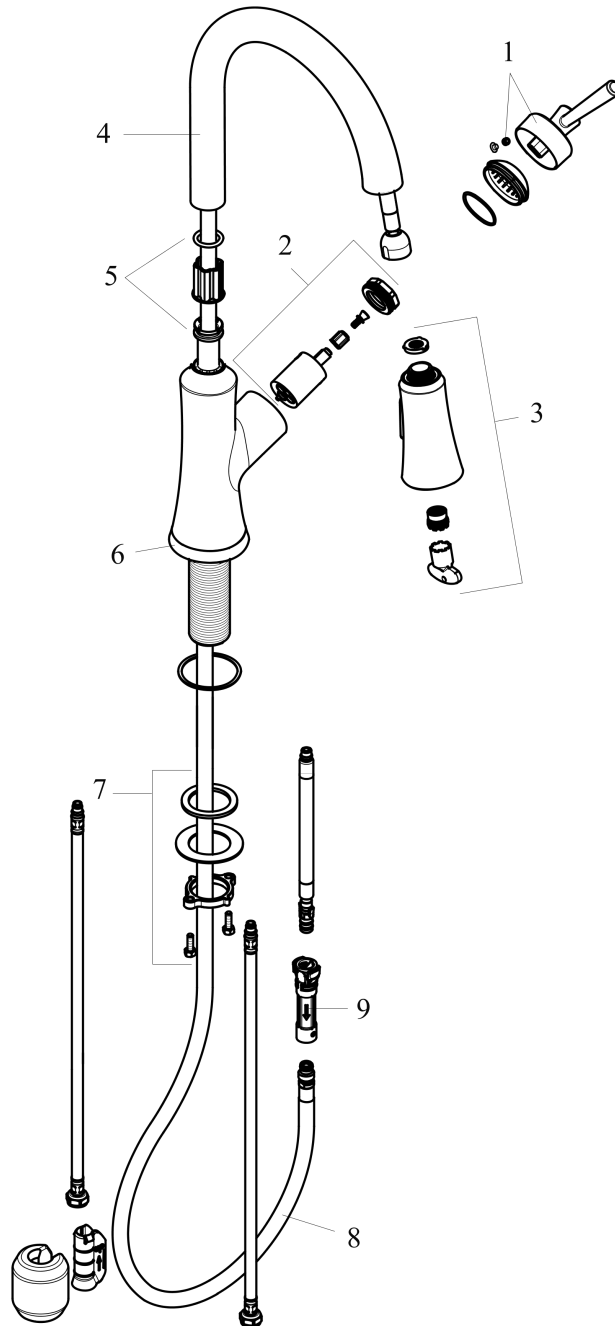

Joleena
HighArc Kitchen Faucet, 2-Spray Pull-Down, 1.75 GPM
 Surface: **chrome** Part no. : **04793000**

Exploded drawing

Year of production: >01/20

Joleena

HighArc Kitchen Faucet, 2-Spray Pull-Down, 1.75 GPM

Surface: **chrome** Part no. : **04793000**

Spare parts list

Year of production: >01/20

Pos.	Description	Part no.	Price	PU
1	handle	93539000	-	1
2	cartridge, assy	93259000	-	1
3	handspray	93536000	-	1
4	spout cpl.	93538000	-	1
5	set of lever collars	93258000	-	1
6	escutcheon	93672000	-	1
7	fixing set	93263000	-	1
8	hose	93255000	-	1
9	back flow preventor cartridge	93443000	-	1
a	flange	93256000	-	1