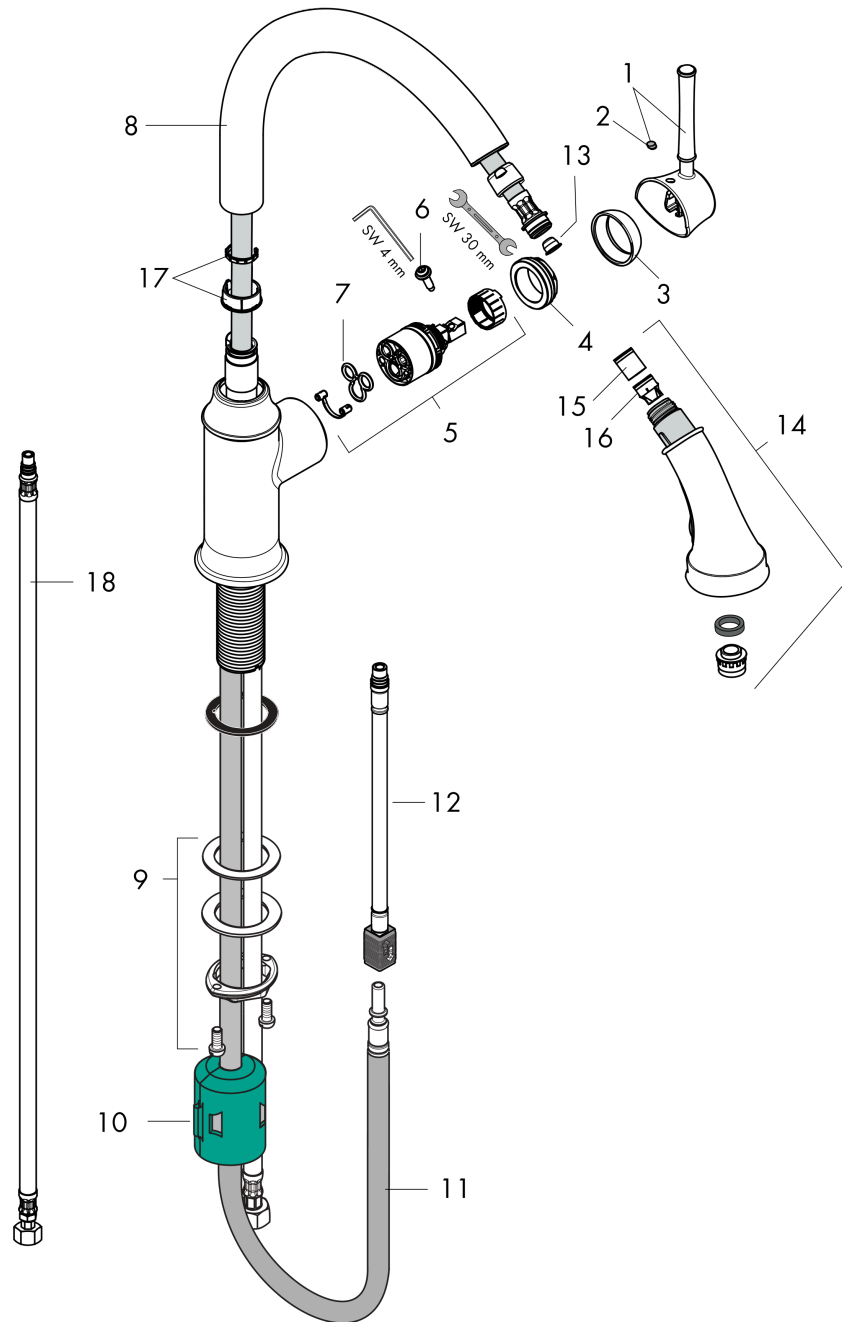

Talis C
HighArc Kitchen Faucet, 2-Spray Pull-Down, 1.75 GPM
 Finishes : **steel optic** Part no. : **04215800**

Exploded drawing

Year of production: >11/20

Talis C
HighArc Kitchen Faucet, 2-Spray Pull-Down, 1.75 GPM
 Finishes : **steel optic** Part no. : **04215800**

Spare parts list

Year of production: >11/20

Pos.	Description	Part no.	PC	PU
1	handle	95900800	0	1
2	screw cover	96338000	0	1
3	flange	95498800	0	1
4	nut	97209000	0	1
5	cartridge, assy	92730000	0	1
6	locking screw for handle	95140000	0	1
7	seal	95008000	0	1
9	fixing set (Ø 34)	95049000	0	1
10	weight	98551000	0	1
11	hose 1,50 m	88624000	0	1
12	connection hose 600 mm M10x1	95561000	0	1
13	filter	97735000	0	1
14	handspray	95899800	0	1
15	non return valve	93218000	0	1
16	set of non return valves DW 15	97350000	0	1
18	connection hose 35½" M8x0,75 3/8"	96316001	0	1