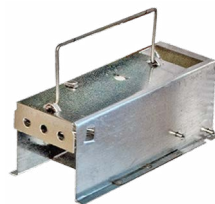

425

- Catch up to 9 mice the easy way.
- Great for large infestations of mice.
- Several turns of the handle and the trap is set.
- 12 service logs and instructions included.

424-WH
SPEEDY CLEAN®
MULTIPLE CATCH MOUSE TRAP WITH
WHITE POWDER COAT
 12 per Case
 Packaged Bulk

425
WIND-UP™
MULTIPLE CATCH
MOUSE TRAP
 12 per Case
 Packaged Bulk

426R

- Fits Speedy Clean® Little Pete® and Repeater™ models.

427 & 427CL

- 55% narrower than standard traps.
- Can hold up to 10 mice.
- Works with No. 166 Eaton's® Universal Glue Boards.
- 12 service logs and instructions included.
- Removable ramps for easy cleaning.