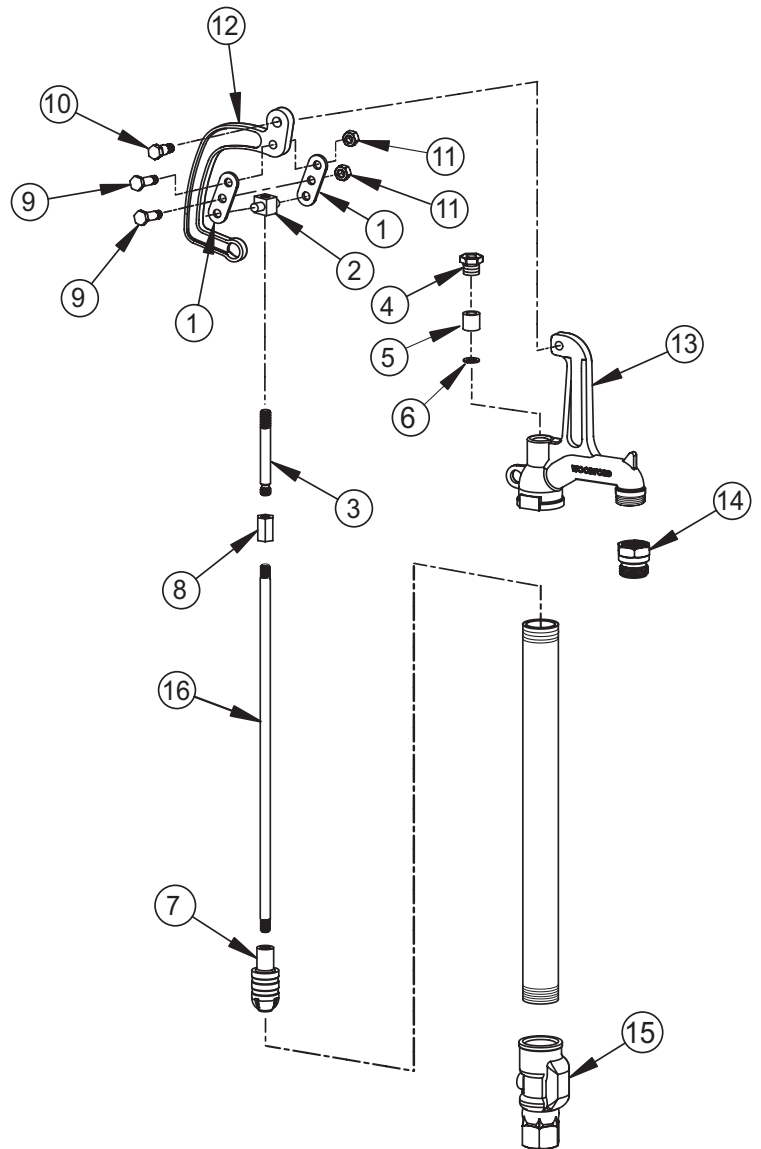

FEATURES:

- Head & Handle:** Ductile iron
- All Metal Construction:** No plastic components
- Packing:** Graphite for lubricity and long life
- Valve Seat:** Permanent brass valve body with large hemispherical seating surface.
- Operation:** 90° handle lift for full on
- Nozzle:** 3/4" brass hose nozzle
- Casing:** 1" Galvanized steel pipe
- Operating Rod:** 3/8" Steel rod
- Drain Hole:** Tapped - 1/8" N.P.T.
- Adjustable Pivot Block:** Provides easy and positive adjustment of the lever lock in tension
- Tamperproof Lock:** Can be padlocked in closed position
- Inlet Specifications:** 3/4" FPT
- MAX PRESSURE** - 125 p.s.i.
- MAX TEMPERATURE** - 120° F

SHIPPING WEIGHT

Bury Depth (Ft)	1	2	3	4	5	6	7
Shipping Wt. (Lbs)	9.2	11.3	13.4	15.5	17.6	19.7	21.8
Overall Length	45"	57"	69"	81"	93"	105"	117"

For Installation / Troubleshooting Instructions go to www.woodfordmfg.com or call 1-800-621-6032

When ordering, specify model and bury depth.

WOODFORD**MODEL R34 PARTS LIST**

ITEM	PART#	DESCRIPTION
	15246	R34 Head & Nozzle Assembly Includes items 13 & 14
	RK-R34HA	R34 Head Assembly - Complete Includes items 1-6 & 8-14 (15247)
1	10620	Link Plate (2)
2	10619	Pivot Square
3	10588	Rod Stem
4	10100	Packing Nut
5	10101	Packing
6	10102	Packing Support Washer
7	10108	Plunger
8	10481	Coupling Nut
9	10589	Link Bolt
10	10590	Handle Shoulder Bolt
11	10206	Hex Nut (2)
12	10587	Handle
13	10586	Head
14	10004	3/4" Brass Hose Nozzle
15	10018	Valve Body
16		Operating Rod
	10591	1' Bury (35-15/16" Long)
	10592	2' Bury (47-15/16" Long)
	10593	3' Bury (59-15/16" Long)
	10594	4' Bury (71-15/16" Long)
	10595	5' Bury (83-15/16" Long)
	10596	6' Bury (95-15/16" Long)
	10600	7' Bury (107-15/16" Long)
	RK-R34	Repair Kit (Includes items 1-7)