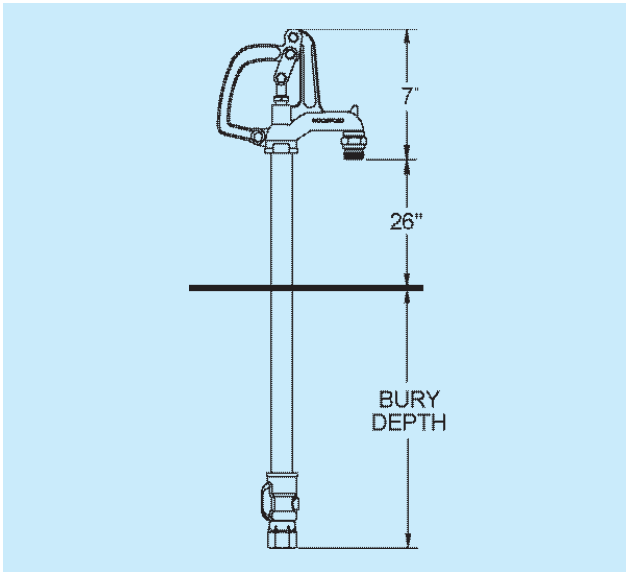

Freezeless Yard Hydrant Model R34

The Woodford R34 Freezeless yard hydrant is intended for irrigation purposes and offers immediate water flow even in sub-zero temperatures. The R34 can be used for many applications such as filling field spray equipment, cleaning equipment or tools, livestock watering, garden and lawn care. The shut-off valve for the hydrant is below the frost line when installed properly, which allows the water in the standpipe to drain out a hole in the valve body. When the hydrant is shut-off, and all devices removed from nozzle, the hydrant will drain and not freeze.

FEATURES:

- Head & Handle:** Ductile iron
- All Metal Construction:** No plastic components
- Packing:** Graphite for lubricity and long life
- Valve Seat:** Permanent brass valve body with large hemispherical seating surface.
- Operation:** 90° handle lift for full on
- Nozzle:** 3/4" brass hose nozzle
- Casing:** 1" Galvanized steel pipe
- Operating Rod:** 3/8" Steel rod
- Drain Hole:** Tapped - 1/8" N.P.T.
- Adjustable Pivot Block:** Provides easy and positive adjustment of the lever lock in tension
- Tamperproof Lock:** Can be padlocked in closed position
- Inlet Specifications:** 3/4" FPT
- MAX PRESSURE** - 125 p.s.i.
- MAX TEMPERATURE** - 120° F