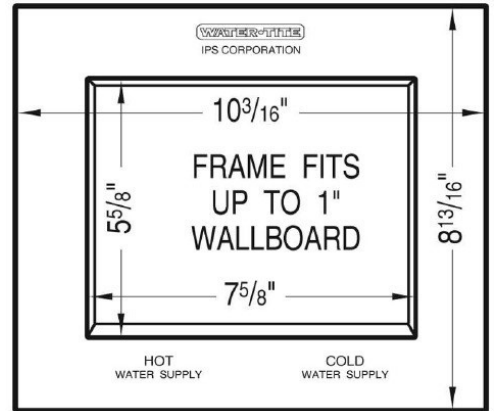

SPECIFICATION SUBMITTAL SHEET

DU-ALL™ DUAL DRAIN WASHING MACHINE OUTLET BOX
With Quarter Turn Valves

Specifications:

Furnish and install Du-All dual-drain washing machine outlet box. Du-All box may optionally be installed as top-mount unit. Unit shall be Water-Tite code as manufactured by IPS Corporation. Valves comply with ASME A112.18.1.