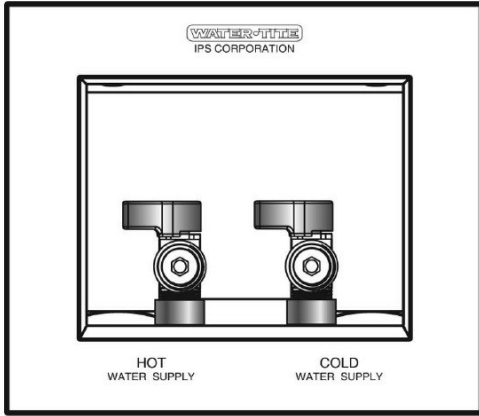

SPECIFICATION SUBMITTAL SHEET

DU-ALL™ DUAL DRAIN WASHING MACHINE OUTLET BOX
With Quarter Turn Valves

Specifications:

Furnish and install Du-All dual-drain washing machine outlet box. Du-All box may optionally be installed as top-mount unit. Unit shall be Water-Tite code as manufactured by IPS Corporation. Valves comply with ASME A112.18.1.