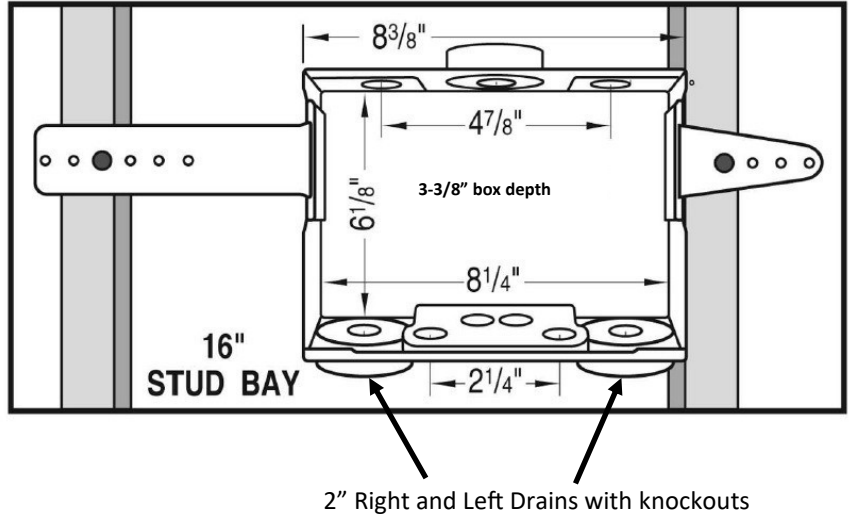

SPECIFICATION SUBMITTAL SHEET

DU-ALL™ DUAL DRAIN WASHING MACHINE OUTLET BOX
With Quarter Turn Valves

Specifications:

Furnish and install Du-All dual-drain washing machine outlet box. Du-All box may optionally be installed as top-mount unit. Unit shall be Water-Tite code as manufactured by IPS Corporation. Valves comply with ASME A112.18.1.