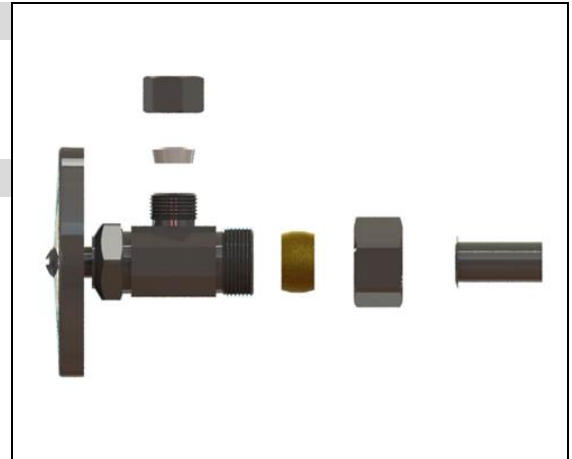

Lead-free (LF) Brass Compression Stop Valve for ½" PEX

Submittal information
Revision C: May 2, 2017

Project information

Job name:	
Location:	Part no. ordered:
Engineer:	Date submitted:
Contractor:	Submitted by:
Manufacturer's representative:	Approved by:

Technical data

Material: UNS C69300 brass (nickel plated)

Maximum working pressure/temperature: 145 psi (10 bar)/194°F (90°C)

Product information and application use

Uponor offers lead-free (LF) brass compression stop valves for use in all plumbing applications. Compression straight stop valves enable a direct connection and the compression angle stop valves enable a 90-degree turn. For point-of-use shut-off at the fixture, both valves connect ½" Uponor AquaPEX® tubing to ⅜" outside diameter (O.D.) risers.

Compression inserts and rings are included for the LF compression angle and LF straight stop valves.

✓ Description	Part number	A	B	C	Weight
LF Brass Compression Angle Stop Valve for ½" PEX	LF4410500	2.38"	2.65"	⅜" NPT	0.20 lbs.
LF Brass Compression Straight Stop Valve for ½" PEX	LF4420500	1.78"	1.80"	⅜" NPT	0.30 lbs.

Installation

Install valves according to local building code. Use only the stainless steel inserts supplied by Uponor with these compression stop valves. Substitution can result in valve connection failure. Do not dismantle. Refer to the Uponor Professional Plumbing Installation Guide for additional information.

Accessories

F5400250: ¼" AquaPEX insert (stainless steel)
F5400500: ½" AquaPEX insert (stainless steel)
F4440500: ½" Compression ring (brass)

Standards

CAN/CSA B137.5 and B125; ASTM F877; ASTM F1960; ASME A112.18.1

Codes

IPC; UPC; NSPC; NPC of Canada

Listings

ANSI/NSF 14- and 61-certified; U.P. Code, Annex G

Related applications

PEX-a plumbing systems

Contact information

Uponor, Inc.
5925 148th Street West
Apple Valley, MN 55124 USA
T 800.321.4739
F 952.891.2008
uponorpro.com

Uponor Ltd.
6510 Kennedy Road
Mississauga, ON L5T 2X4 CANADA
T 888.994.7726
F 800.638.9517
uponorpro.com