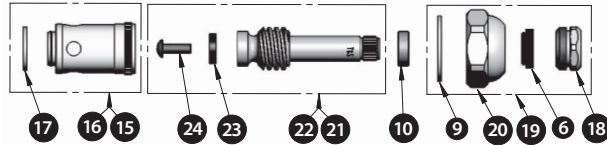

## T&S Eterna Cartridge Assemblies

Our longstanding Eterna Cartridges are the standard on many T&S pre-rinse units, faucets and fittings.

**Eterna Cartridge (Old Style) without Spring Check**

**Quarter-Turn Eterna Cartridge (Old Style) without Spring Check**

**Eterna Cartridge (New Style) with Spring Checks Used on New Product ID Models**

**New Style Big-Flo Assembly (-NS)**