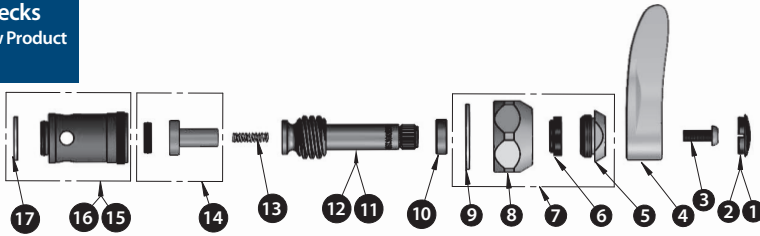

## T&S Eterna Cartridge Assemblies

Our longstanding Eterna Cartridges are the standard on many T&S pre-rinse units, faucets and fittings.

**Eterna Cartridge (Old Style) without Spring Check**

**Quarter-Turn Eterna Cartridge (Old Style) without Spring Check**

**Eterna Cartridge (New Style) with Spring Checks Used on New Product ID Models**

**New Style Big-Flo Assembly (-NS)**

### Big-Flo Faucets (-NS):

**NEW STYLE Cartridges**

- Cold Side for use with Lever Handle (RTC) 006481-40NS
- Cold or Hot Side for use with 4-Arm Handle (LTC) 006482-40NS

Item	Part No.	Description
1	001193-19NS	Red Button Index, Press-In (Hot)
2	018506-19NS	Blue Button Index, Press-In (Cold)
3	000925-45	Handle Screw (New Style)
4	001638-45NS	Lever Handle (New Style)
5	000718-25NS	Packing Nut
6	001098-45	Bonnet Packing Seal
7	000607-40NS	Eterna Bonnet Assembly (New Style)
8	009744-45NS	Eterna Bonnet (New Style)
9	002601-45	Washer
10	001466-20	Quarter-turn Sleeve
11	001907-25	Eterna Cartridge Spindle RTC (Hot)
12	001908-25	Eterna Cartridge Spindle LTC (Cold)
13	001479-45	Spring Check

Item	Part No.	Description
14	003164-45	Spring Check Plunger
15	000788-20	Eterna Removable Insert RTC (Hot) 64L
16	000789-20	Eterna Removable Insert LTC (Cold) 66L
17	001022-45	Bottom Gasket
18	000718-25	Packing Nut (Old Style)
19	000607-40	Eterna Bonnet Assembly (Old Style)
20	009744-45	Eterna Bonnet (Old Style)
21	000811-25	Eterna Spindle (Hot) 18L
22	000812-25	Eterna Spindle (Cold) 67L
23	001092-45	Seat Washer
24	000933-45	Seat Washer Screw
25	000922-45	Lever Handle Screw (Old Style)
26	001661-45	Red Index (Hot) (Old Style)