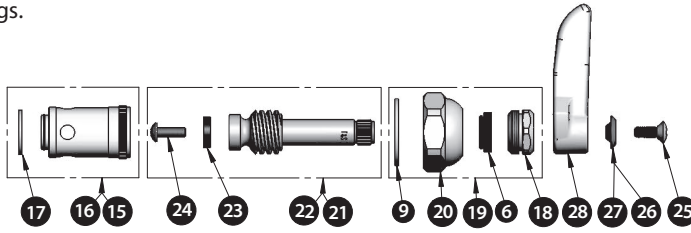

## T&S Eterna Cartridge Assemblies

Our longstanding Eterna Cartridges are the standard on many T&S pre-rinse units, faucets and fittings.

**Eterna Cartridge (Old Style) without Spring Check**

**Quarter-Turn Eterna Cartridge (Old Style) without Spring Check**

**Eterna Cartridge (New Style) with Spring Checks Used on New Product ID Models**

**New Style Big-Flo Assembly (-NS)**

**Quarter-Turn Cartridge**

- Cold 005959-40QT
- Hot 005960-40QT

**Quarter-Turn Cartridge with Teflon Seat Washer (for Wrist-Action Handle)**

- Cold 006009-40QT
- Hot 006010-40QT

**Eterna Quarter-Turn and Spring Check With Lever Handle, Index and Screw (NS)**

### Big-Flo Faucets (-NS):

**NEW STYLE Cartridges**

- Cold Side for use with Lever Handle (RTC) 006481-40NS
- Cold or Hot Side for use with 4-Arm Handle (LTC) 006482-40NS

Item	Part No.	Description
1	001193-19NS	Red Button Index, Press-In (Hot)
2	018506-19NS	Blue Button Index, Press-In (Cold)
3	000925-45	Handle Screw (New Style)
4	001638-45NS	Lever Handle (New Style)
5	000718-25NS	Packing Nut
6	001098-45	Bonnet Packing Seal
7	000607-40NS	Eterna Bonnet Assembly (New Style)
8	009744-45NS	Eterna Bonnet (New Style)
9	002601-45	Washer
10	001466-20	Quarter-turn Sleeve
11	001907-25	Eterna Cartridge Spindle RTC (Hot)
12	001908-25	Eterna Cartridge Spindle LTC (Cold)
13	001479-45	Spring Check