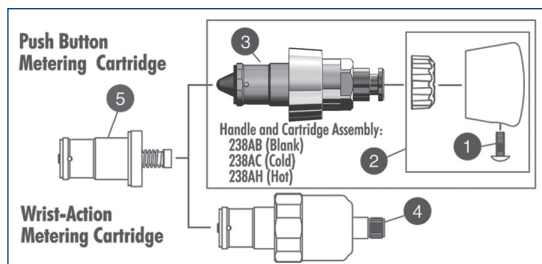

238A Push Button and Wrist-Action Metering Cartridges

See the *Parts Kits* section, p. G7, for the metering cartridge repair kit (B-238RK)

- 1 014145-45 Screw
- 2 014193-40 Push Button Handle, Screw and Insulator (Blank)
- 014194-40 Push Button Handle, Screw and Insulator (Hot)
- 014195-40 Push Button Handle, Screw and Insulator (Cold)
- 3 238A Push Button Metering Cartridge
- 4 012449-40 Wrist-Action Metering Cartridge
- 5 014152-40 Common Metering Barrel Assembly

ACS16 Accessories