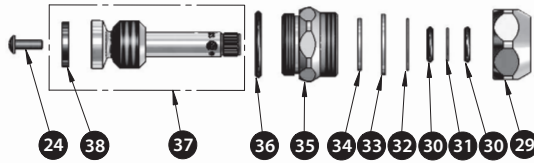

## T&S Eterna Cartridge Assemblies

Our longstanding Eterna Cartridges are the standard on many T&S pre-rinse units, faucets and fittings.

**Eterna Cartridge (Old Style) without Spring Check**

**Quarter-Turn Eterna Cartridge (Old Style) without Spring Check**

**Eterna Cartridge (New Style) with Spring Checks Used on New Product ID Models**

**New Style Big-Flo Assembly (-NS)**

**Quarter-Turn Cartridge**

- Cold 005959-40QT
- Hot 005960-40QT

**Quarter-Turn Cartridge with Teflon Seat Washer (for Wrist-Action Handle)**

- Cold 006009-40QT
- Hot 006010-40QT

**Eterna Quarter-Turn and Spring Check With Lever Handle, Index and Screw (NS)**

### Big-Flo Faucets (-NS):

**NEW STYLE Cartridges**

- Cold Side for use with Lever Handle (RTC) 006481-40NS
- Cold or Hot Side for use with 4-Arm Handle (LTC) 006482-40NS

Item	Part No.	Description
1	001193-19NS	Red Button Index, Press-In (Hot)
2	018506-19NS	Blue Button Index, Press-In (Cold)
3	000925-45	Handle Screw (New Style)
4	001638-45NS	Lever Handle (New Style)
5	000718-25NS	Packing Nut
6	001098-45	Bonnet Packing Seal
7	000607-40NS	Eterna Bonnet Assembly (New Style)
8	009744-45NS	Eterna Bonnet (New Style)
9	002601-45	Washer
10	001466-20	Quarter-turn Sleeve
11	001907-25	Eterna Cartridge Spindle RTC (Hot)
12	001908-25	Eterna Cartridge Spindle LTC (Cold)
13	001479-45	Spring Check