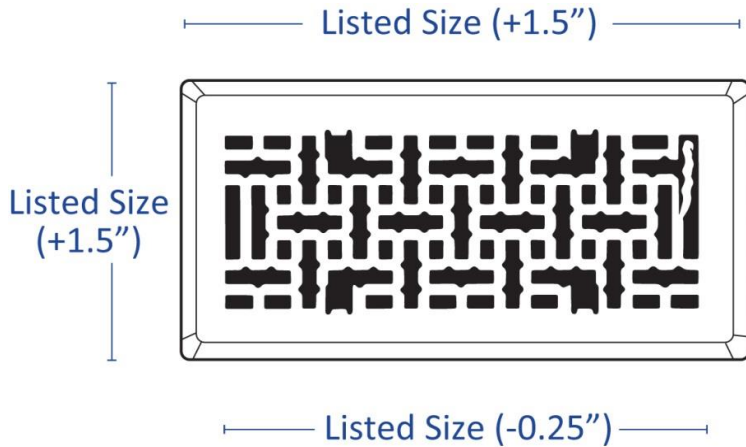

Submitted by: _____

Date: _____

Modern Contempo

Decorative Floor

Model:

Available Options

- ☐ Antique Brass
- ☐ Oil Rubbed Bronze
- ☐ Matte Black
- ☐ Polished Brass
- ☐ Satin Nickel
- ☐ Copper

Model Features

- Easy to use smooth glide damper
- Attractive face pattern

Material: Steel

Face: Decorative Pattern

Model Size:

Project Name: _____

Architect: _____

Project Location: _____

Engineer: _____

Contractor: _____