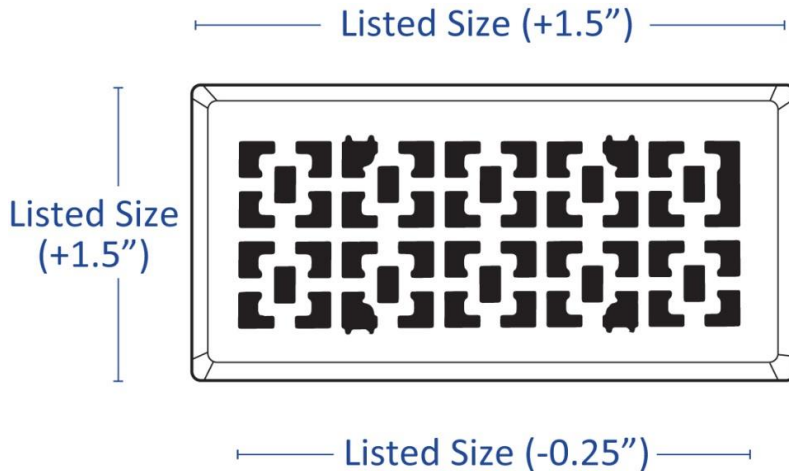

Submitted by: _____

Date: _____

Vintage Victorian

Decorative Floor

Model:

Available Options

- Antique Brass
- Oil Rubbed Bronze
- Matte Black
- Polished Brass
- Satin Nickel
- Copper

Model Features

- Easy to use smooth glide damper
- Attractive face pattern

Material: Steel

Face: Decorative Pattern

Model Size:

Project Name: _____

Architect: _____

Project Location: _____

Engineer: _____