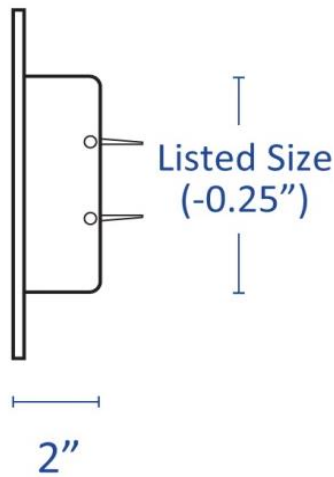

Submitted by: _____

Date: _____

Vintage Victorian

Decorative Floor

Model:

Available Options

- Antique Brass
- Oil Rubbed Bronze
- Matte Black
- Polished Brass
- Satin Nickel
- Copper

Model Features