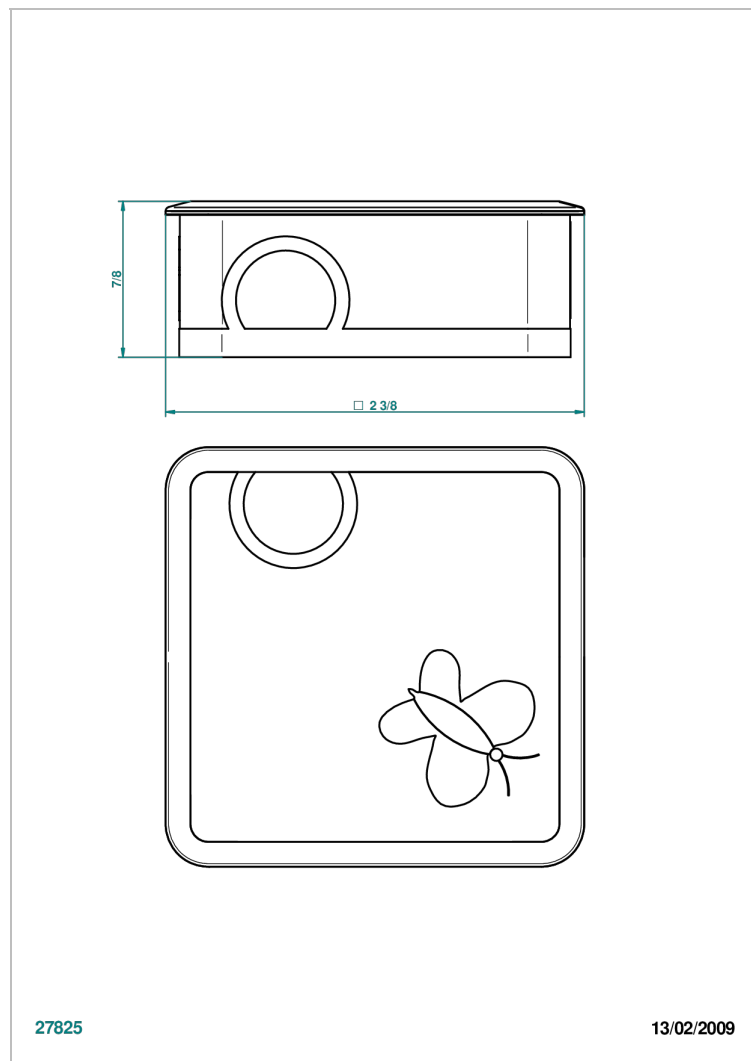

CAPUCINE GREEN BUTTERFLY PLATINUM DECOR

A7E-4617

Porcelain square pill box 2 1/8" x 2 1/8"

27825

13/02/2009

CHARACTERISTIC

- Capucine green butterfly platinum decor
- Porcelain square pill box 2 1/8" x 2 1/8"