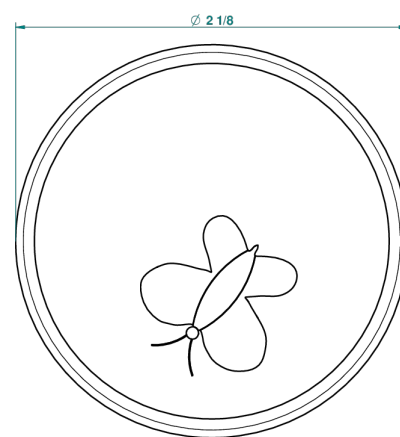

CAPUCINE GREEN BUTTERFLY PLATINUM DECOR

A7E-4616

Porcelain round pill box 2 1/8" diameter

27821

13/02/2009

CHARACTERISTIC

- Capucine green butterfly platinum decor
- Porcelain round pill box 2 1/8" diameter