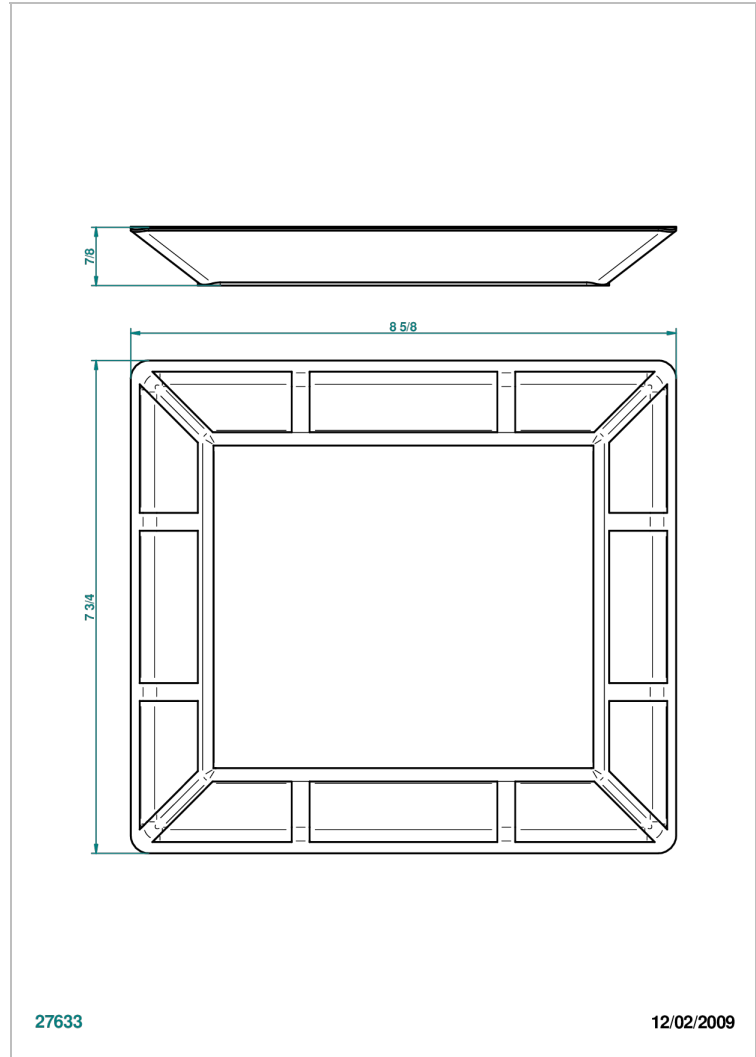

ITHAQUE PLATINUM DECOR

A7B-4614

Porcelain tray large size 8 3/4" x 8"

THG[®]
PARIS

CHARACTERISTIC

- Ithaque platinum decor
- Porcelain tray large size 8 3/4" x 8"

AVAILABLE FINITIONS

Black nickel - D24
Blush PVD - H62
Brass color PVD - H49
Brown bronze color PVD - F33
Chrome polished - A02
Chrome polished / gold polished - G02