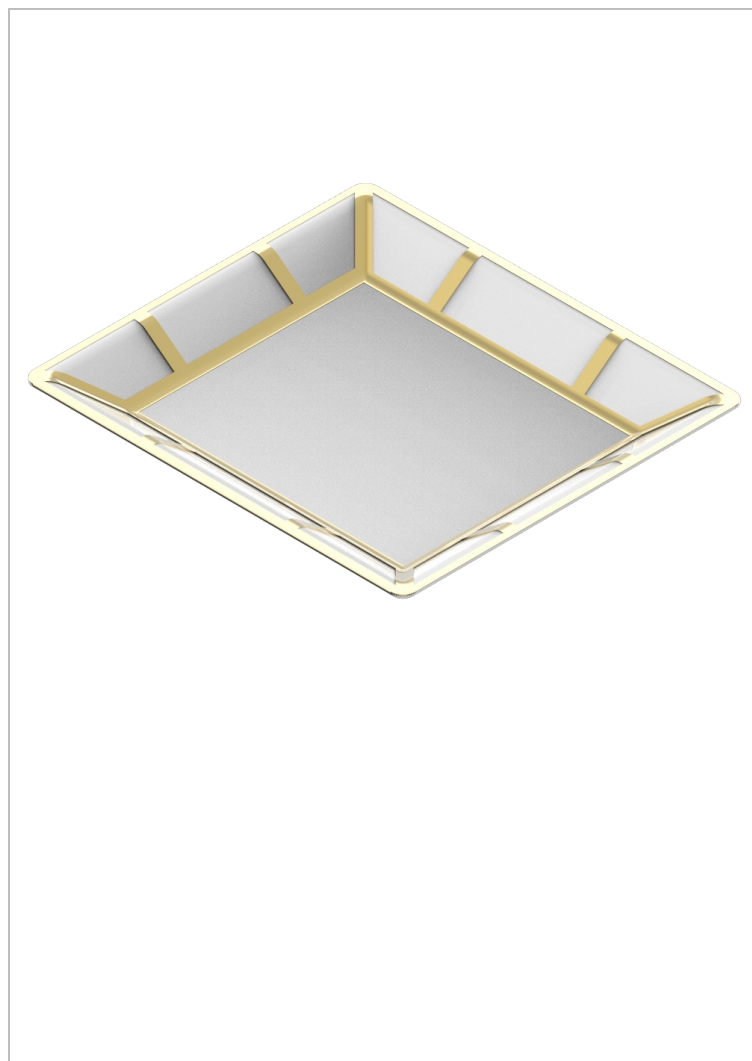

ITHAQUE GOLD DECOR

A7A-4614

Porcelain tray large size 8 3/4" x 8"

27611

13/02/2008

CHARACTERISTIC

- Ithaque gold decor
- Porcelain tray large size 8 3/4" x 8"

AVAILABLE FINITIONS

Black nickel - D24

Blush PVD - H62

Brass color PVD - H49

Brown bronze color PVD - F33

Chrome polished - A02

Chrome polished / gold polished - G02

Copper antique matt, coated - H07

Gold color PVD - H52

Nickel color PVD - H55

Nickel polished - B01

Rose Gold - F27

Satin chrome - C03

Silver polished, antique - H03

Silver rhodium - F18

Soft gold - F30