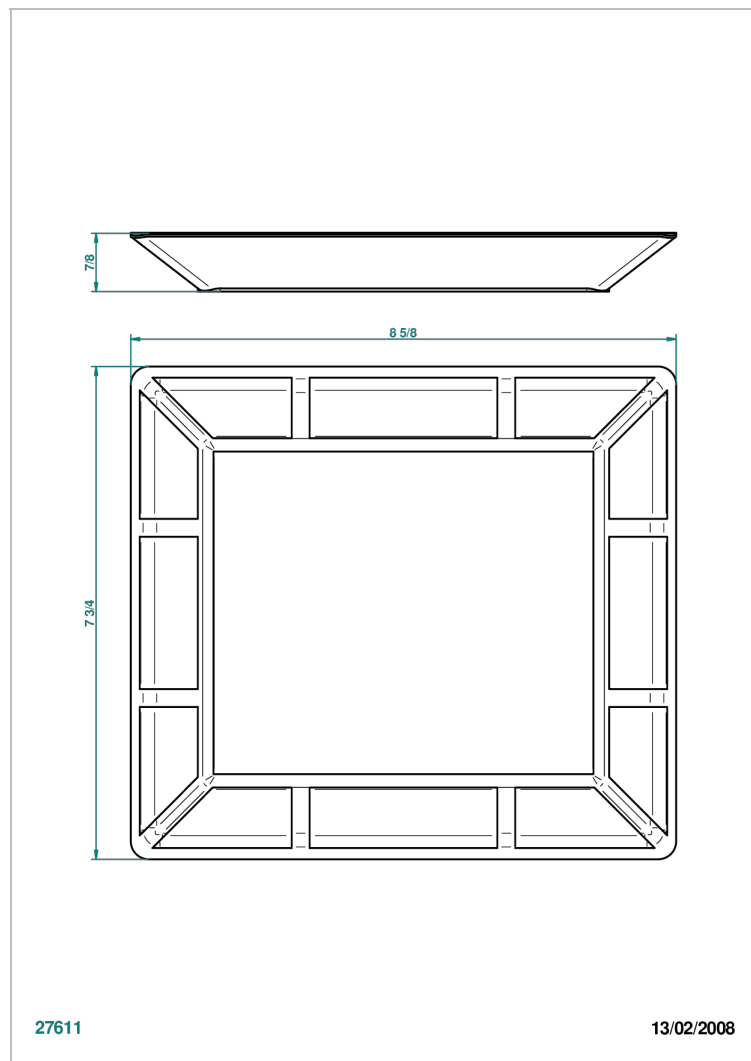

ITHAQUE GOLD DECOR

A7A-4614

Porcelain tray large size 8 3/4" x 8"

27611

13/02/2008

CHARACTERISTIC

- Ithaque gold decor
- Porcelain tray large size 8 3/4" x 8"

AVAILABLE FINITIONS