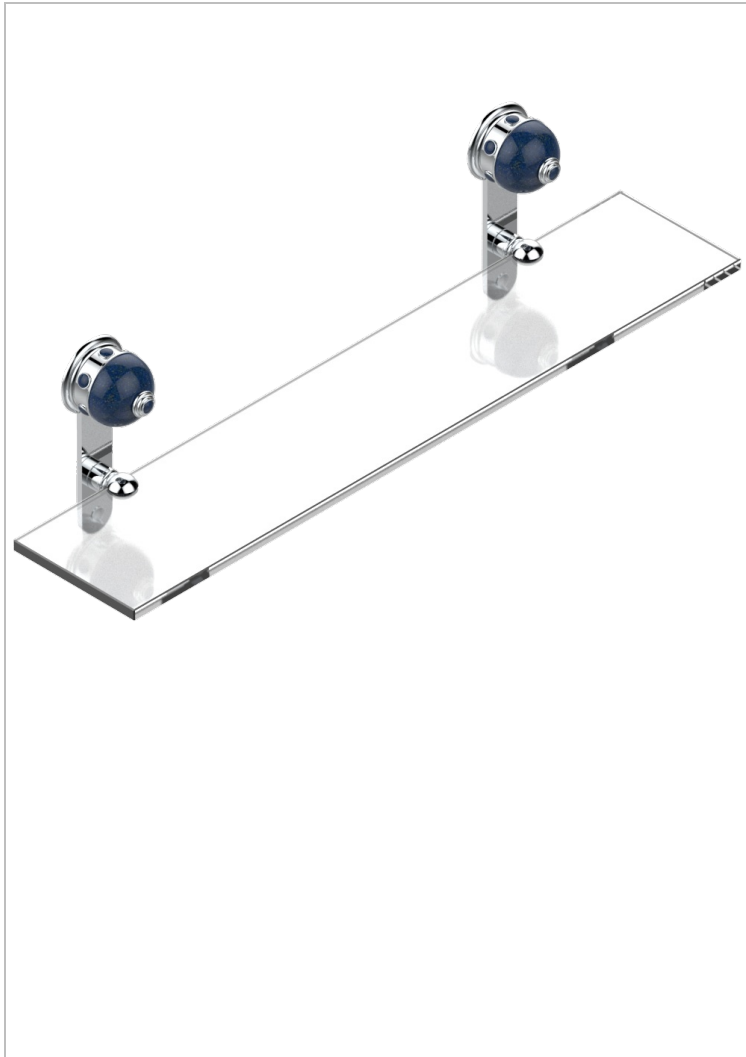

SULLY LAPIS LAZULI

A1W-564

Glass shelf with brackets

CHARACTERISTIC

- Sully Lapis Lazuli
- Glass shelf with brackets

AVAILABLE FINITIONS

Black nickel - D24
 Blush PVD - H62
 Brass color PVD - H49
 Brown bronze color PVD - F33
 Chrome polished - A02
 Chrome polished / gold polished - G02

Gold color PVD - H52
 Gold mat - F07
 Gold polished - F01
 Gold satiney - F03
 Graphite PVD - H64
 Matt Umber PVD - H67

Matt blush PVD - H60
 Matt brass color PVD - H50
 Matt brown bronze color PVD - F34
 Matt chrome (American satin) - C02
 Matt gold color PVD - H53
 Matt graphite PVD - H65

Matt nickel (American satin) - C01
 Matt nickel color PVD - H56
 Nickel antique / Sovereign - H28
 Nickel color PVD - H55
 Nickel polished - B01
 Rose Gold - F27

Satin chrome - C03
 Silver rhodium - F18
 Soft gold - F30
 Soft matt gold - F31
 Umber PVD - H66