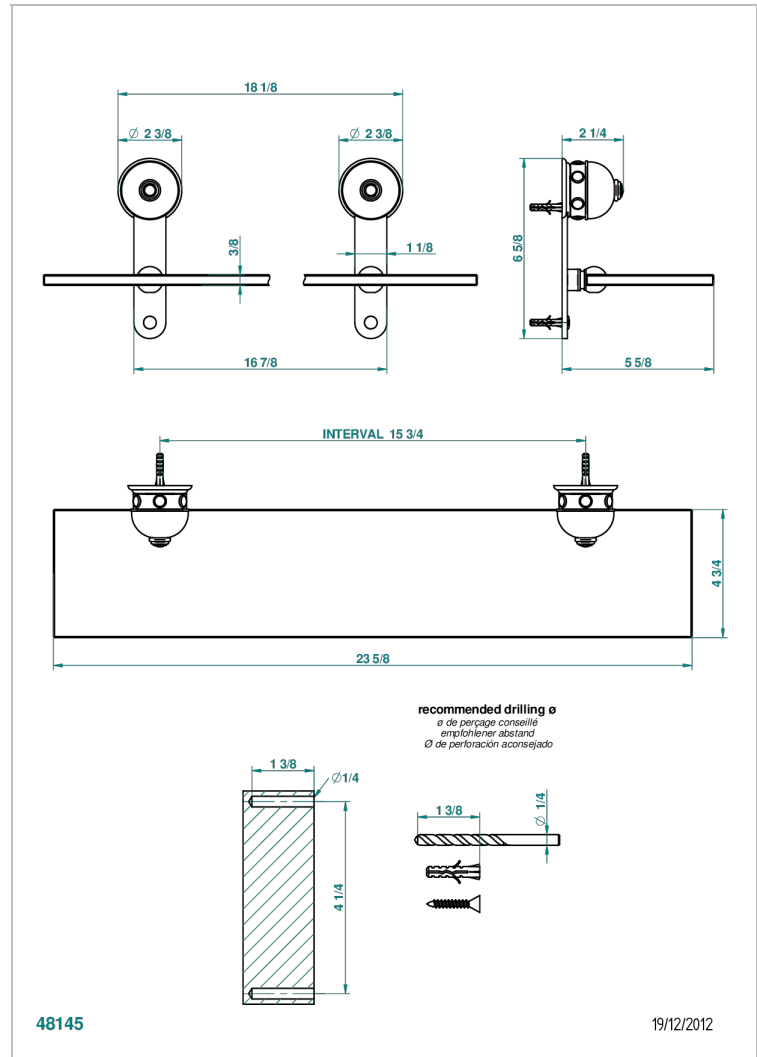

SULLY LAPIS LAZULI

A1W-564

Glass shelf with brackets

CHARACTERISTIC

- Sully Lapis Lazuli
- Glass shelf with brackets

AVAILABLE FINITIONS

Black nickel - D24
 Blush PVD - H62
 Brass color PVD - H49
 Brown bronze color PVD - F33
 Chrome polished - A02
 Chrome polished / gold polished - G02