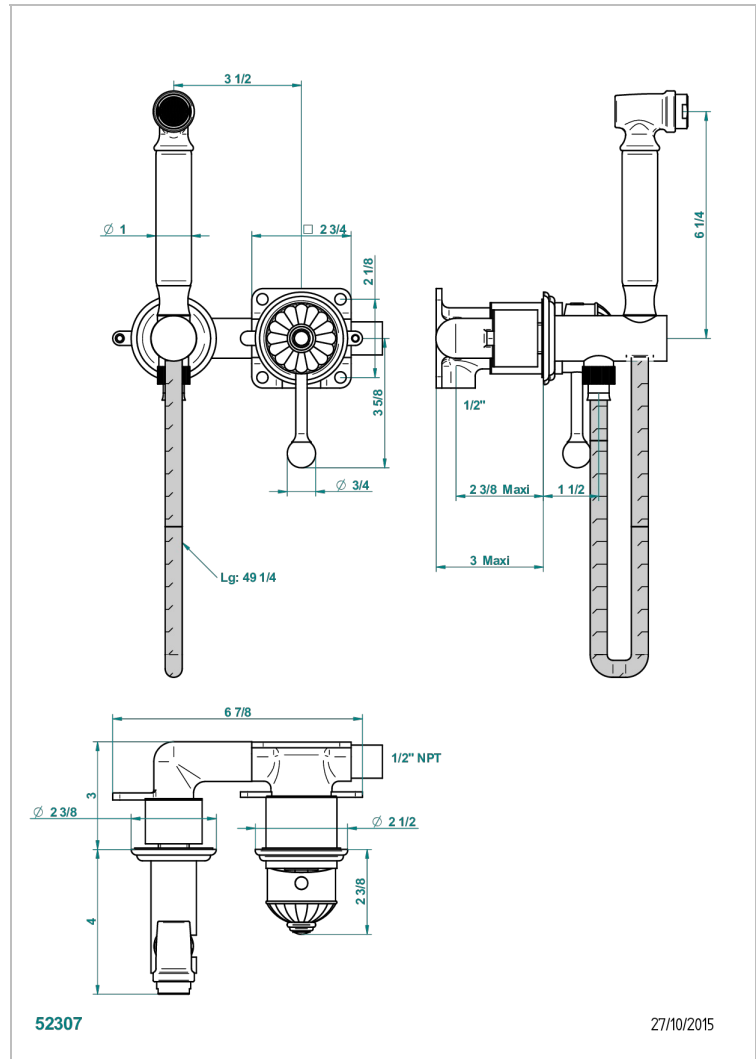

CHEVERNY MALACHITE

A1S-5840/MUS

Handheld spray bidet with mixing valve, hose, elbow/hook

CHARACTERISTIC

- Cheverny Malachite
- Handheld spray bidet with mixing valve, hose, elbow/hook

TECHNICAL SPECS

- Recommandé : 3 bars (max. 5 bars) - Advised : 43,5 psi (max. 72 psi)
- 9,5 l/min à 3 bars (2.5 gpm at 43.5 psi)