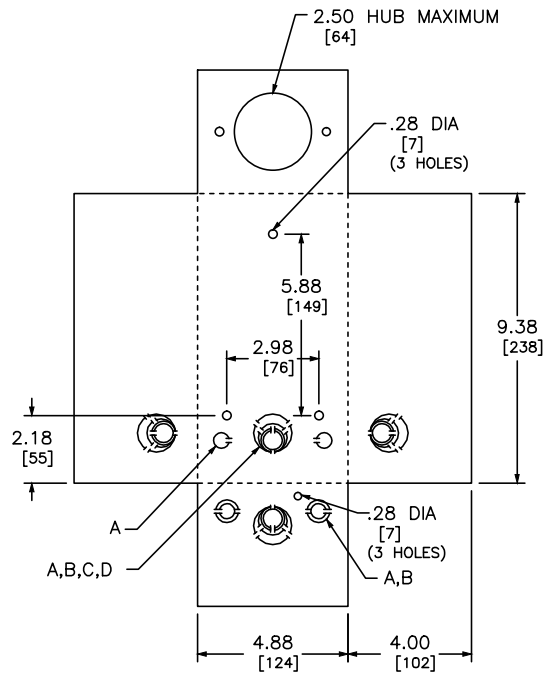

KNOCKOUTS				
SYMBOL	A	B	C	D
IN	.50	.75	1.00	1.25
MM	13	19	25	32

DUAL DIMENSIONS: INCHES
MILLIMETERS

CATALOG NUMBER	MAXIMUM SYSTEM VOLTAGE	MAINS AMPERE RATING	SPACES	MAXIMUM NUMBER OF SINGLE POLE CIRCUITS	MAIN WIRE SIZE AWG
HOM2-4L70RB	120/240VAC 1Ø 3W	70	2	4	#12-3 AL, #14-4 CU

NOTES:
FINISH - GRAY BAKED ENAMEL ELECTRODEPOSITED OVER CLEANED PHOSPATIZED STEEL.
UL LISTED - FILE E-6294
NEUTRALS - INSULATED GROUNDABLE.

HOMELINE LOAD CENTERS
OUTDOOR TYPE 3R
FIXED MAIN LUGS
70 AMPS 2 SPACE 4 CIRCUIT

DWG# PWFDS-SYRS-0066
NO.