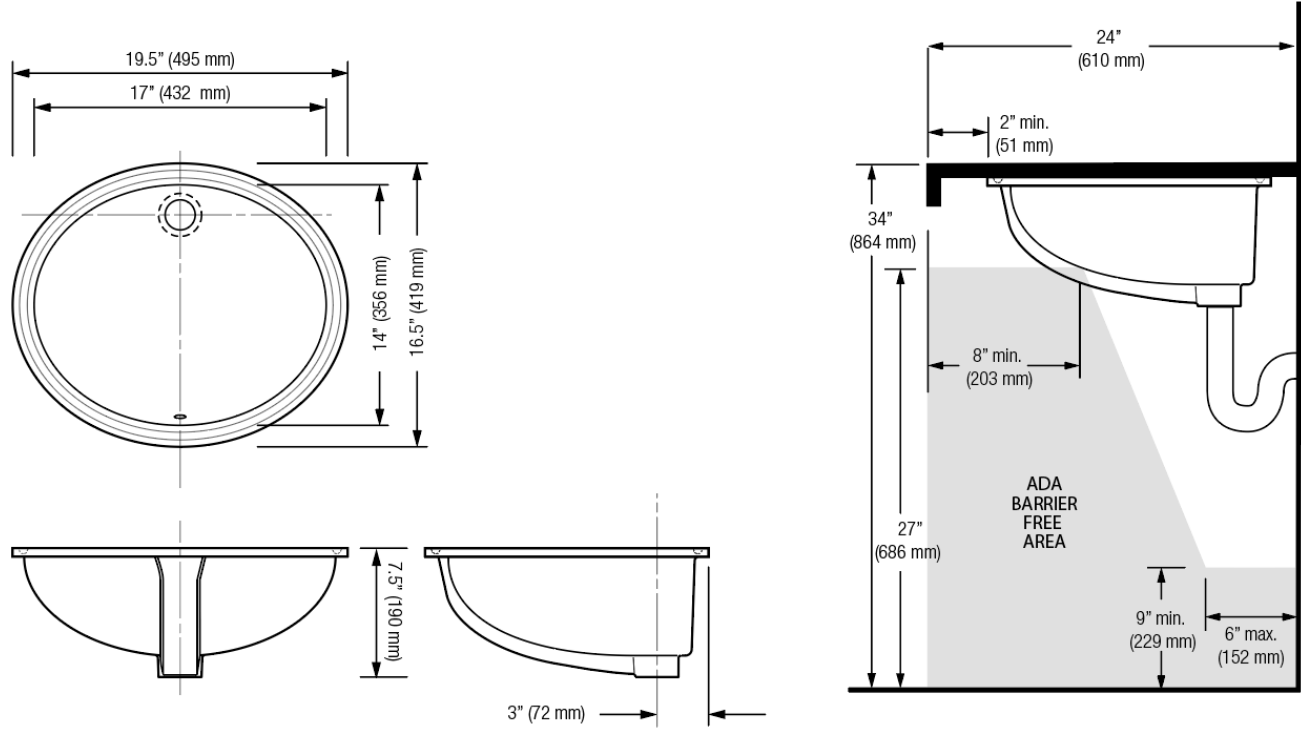

ROUGH-IN

Sloan 10500 Seymour Ave, Franklin Park, IL 60131
Phone: 800.982.5839 • Fax: 800.447.8329 • sloan.com