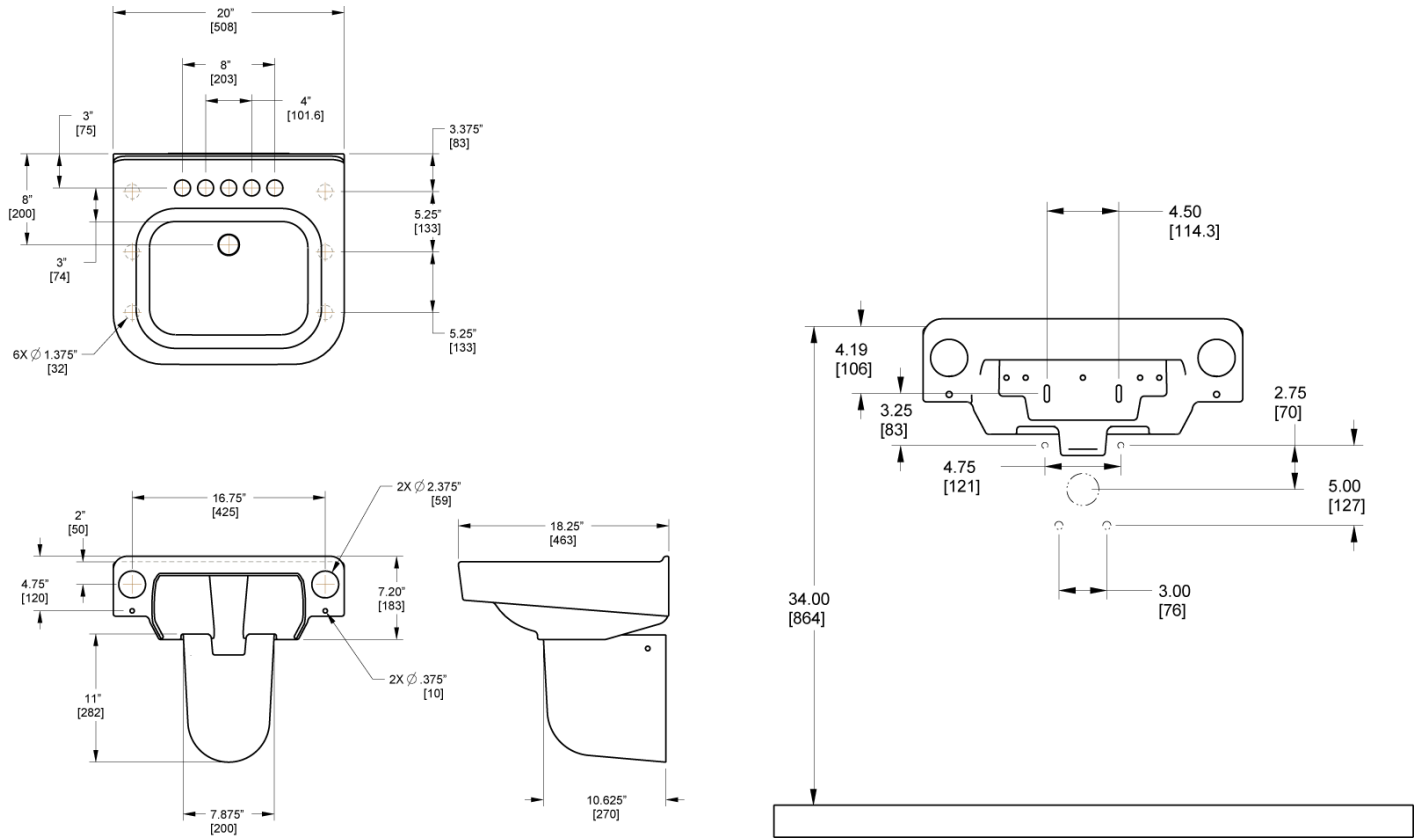

CODE NUMBER

3873106

DESCRIPTION

Vitreous China Wall-Mounted Ledgeback Lavatory.

DETAILS

- Centerset: Single
- Nominal Dimensions: 18 ¼" × 20" × 7 ¼" (464 × 508 × 184mm)

FEATURES

- White Vitreous China
- Wall mounted, ledgeback
- Rear overflow
- Single hole
- Carrier not included
- Mounting hardware included
- 20" x 18¼" (508 mm x 463 mm)

OPTIONAL CERAMIC SHROUD

- White vitreous china
- 7¾" x 10 ½" x 9¾" (197 mm x 267 mm x 248 mm)
- Mounting hardware included
- Must be specified separately Model SS-27, code 387678

DOWNLOADS

- [Wall-Hung Ledgeback Lavatory with Optional Shroud Installation](#)
- [Additional Downloads](#)

**COMPLIANCES & CERTIFICATIONS**

(ADA Compliant, cUPC Certified)

NOTES

All information contained within this document subject to change without notice.

All vitreous china dimensions shown in these drawings are nominal and not to scale. Dimensions can vary within the tolerances established in the governing ASME A112.19.2/CSA B45.1 standard. It is important to consider this when planning rough-in and plumbing layouts.

Lavatory does not meet ADA requirements when optional ceramic shroud is used.

ROUGH-IN

Sloan 10500 Seymour Ave, Franklin Park, IL 60131
Phone: 800.982.5839 • Fax: 800.447.8329 • sloan.com