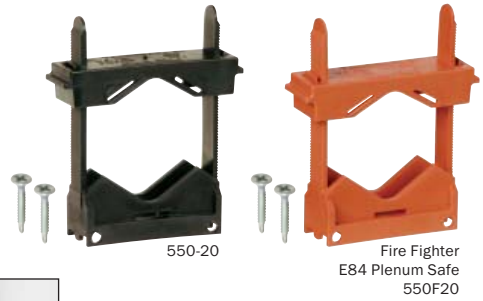

NEW

TouchDown™

Universal Beam Clamp

- Easily attaches to I-beams or steel truss members
- Pivots to run pipe perpendicular or parallel to beam
- Reduces labor cost

Specifications

| | TouchDown with Beam Clamp | TouchDown II with Beam Clamp |
|------------------------|--|--|
| Clamp Range | ¼"-1" CTS ⅜"-1" Sch. 40 | ½"-2" CTS ⅝"-2" Sch. 40 |
| Max. Beam Range | ¼" | ½" |
| Nylon Hanger | 100% corrosion proof virgin nylon 66 U.V. protected, UL94 V-2 rated | 100% corrosion proof virgin nylon 66 U.V. protected, UL94 V-2 rated |

Testing load applied to bridge.

Metal beam clamp static load: 250 lbs.
For indoor installation only.

Perpendicular run

Parallel run

| Item No. | Description | Min. Qty. | Case Qty. | List Price |
|----------|------------------------------|-----------|-----------|------------|
| 550-11E | TouchDown with beam clamp | 100 | 100 | 1.98 EA |
| 550-20E | TouchDown II with beam clamp | 25 | 25 | 2.80 EA |

Supply • Drainage • Support • Testing • Specialties • Tools • Access

Sioux Chief Commercial Brackets and Clamps

TouchDown™ Universal Pipe Clamp

TouchDown II™ Large Universal Pipe Clamp

TouchDown II™ Strut Clamp Large Universal Pipe Clamp for Strut

Pipe Eye Suspension Bracket™ Galvanized Steel

Pipe Eye™ Insulators

Available for 1/2", 3/4", and 1" diameter CTS in Standard, Gluable, Fire Retardant, and Fire Fighter E84 Plenum Safe.

Power Bar™ Universal Slider Bracket