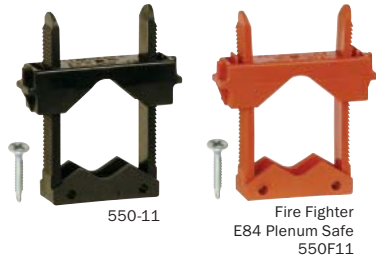

NEW

TouchDown™

Universal Beam Clamp

- Easily attaches to I-beams or steel truss members
- Pivots to run pipe perpendicular or parallel to beam
- Reduces labor cost

Specifications

| | TouchDown with Beam Clamp | TouchDown II with Beam Clamp |
|------------------------|--|--|
| Clamp Range | ¼"-1" CTS ⅜"-1" Sch. 40 | ½"-2" CTS ⅝"-2" Sch. 40 |
| Max. Beam Range | ¼" | ½" |
| Nylon Hanger | 100% corrosion proof virgin nylon 66 U.V. protected, UL94 V-2 rated | 100% corrosion proof virgin nylon 66 U.V. protected, UL94 V-2 rated |

Testing load applied to bridge.

Metal beam clamp static load: 250 lbs.
For indoor installation only.

Perpendicular run

Parallel run

| Item No. | Description | Min. Qty. | Case Qty. | List Price |
|----------|------------------------------|-----------|-----------|------------|
| 550-11E | TouchDown with beam clamp | 100 | 100 | 1.98 EA |
| 550-20E | TouchDown II with beam clamp | 25 | 25 | 2.80 EA |

Supply • Drainage • Support • Testing • Specialties • Tools • Access

Sioux Chief Commercial Brackets and Clamps

TouchDown™ Universal Pipe Clamp

TouchDown II™ Large Universal Pipe Clamp

TouchDown II™ Strut Clamp Large Universal Pipe Clamp for Strut