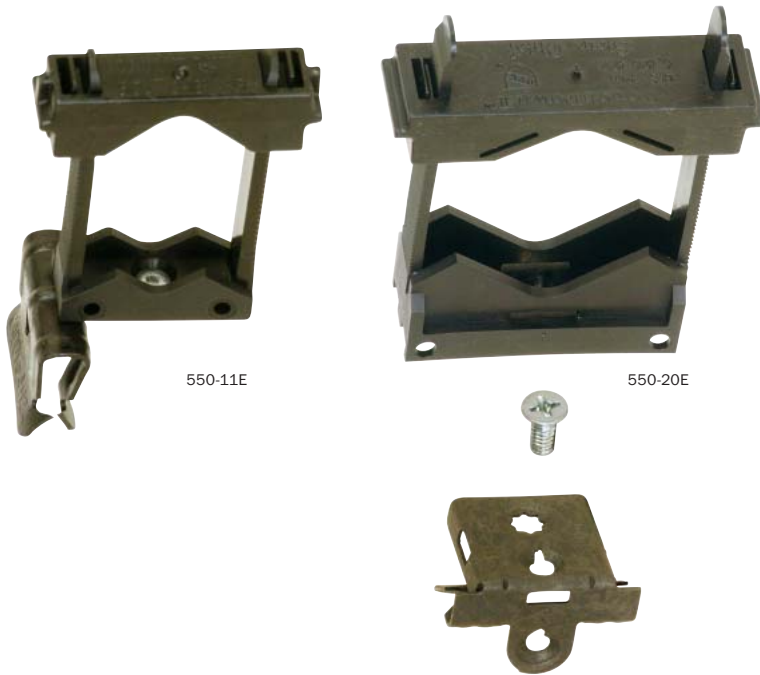

NEW

TouchDown™

Universal Beam Clamp

- Easily attaches to I-beams or steel truss members
- Pivots to run pipe perpendicular or parallel to beam
- Reduces labor cost

Specifications

| | TouchDown with Beam Clamp | TouchDown II with Beam Clamp |
|------------------------|--|--|
| Clamp Range | ¼"-1" CTS ⅜"-1" Sch. 40 | ½"-2" CTS ⅝"-2" Sch. 40 |
| Max. Beam Range | ¼" | ½" |
| Nylon Hanger | 100% corrosion proof virgin nylon 66 U.V. protected, UL94 V-2 rated | 100% corrosion proof virgin nylon 66 U.V. protected, UL94 V-2 rated |

Testing load applied to bridge.

Metal beam clamp static load: 250 lbs.
For indoor installation only.

Perpendicular run

Parallel run

| Item No. | Description | Min. Qty. | Case Qty. | List Price |
|----------|------------------------------|-----------|-----------|------------|
| 550-11E | TouchDown with beam clamp | 100 | 100 | 1.98 EA |
| 550-20E | TouchDown II with beam clamp | 25 | 25 | 2.80 EA |

Supply • Drainage • Support • Testing • Specialties • Tools • Access

Sioux Chief Commercial Brackets and Clamps

TouchDown™ Universal Pipe Clamp

TouchDown II™ Large Universal Pipe Clamp

TouchDown II™ Strut Clamp Large Universal Pipe Clamp for Strut

Pipe Eye Suspension Bracket™ Galvanized Steel

Pipe Eye™ Insulators

Available for 1/2", 3/4", and 1" diameter CTS in Standard, Gluable, Fire Retardant, and Fire Fighter E84 Plenum Safe.

Power Bar™ Universal Slider Bracket