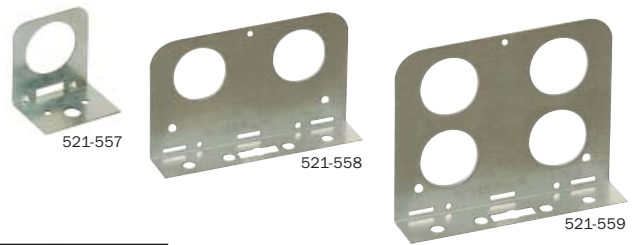

NEW

TouchDown™

Universal Beam Clamp

- Easily attaches to I-beams or steel truss members
- Pivots to run pipe perpendicular or parallel to beam
- Reduces labor cost

Specifications

| | TouchDown with Beam Clamp | TouchDown II with Beam Clamp |
|------------------------|--|--|
| Clamp Range | ¼"-1" CTS ⅜"-1" Sch. 40 | ½"-2" CTS ⅝"-2" Sch. 40 |
| Max. Beam Range | ¼" | ½" |
| Nylon Hanger | 100% corrosion proof virgin nylon 66 U.V. protected, UL94 V-2 rated | 100% corrosion proof virgin nylon 66 U.V. protected, UL94 V-2 rated |

Testing load applied to bridge.

Metal beam clamp static load: 250 lbs.
For indoor installation only.

Perpendicular run

Parallel run

| Item No. | Description | Min. Qty. | Case Qty. | List Price |
|----------|------------------------------|-----------|-----------|------------|
| 550-11E | TouchDown with beam clamp | 100 | 100 | 1.98 EA |
| 550-20E | TouchDown II with beam clamp | 25 | 25 | 2.80 EA |

Supply • Drainage • Support • Testing • Specialties • Tools • Access

Sioux Chief Commercial Brackets and Clamps

TouchDown™ Universal Pipe Clamp

TouchDown II™ Large Universal Pipe Clamp

TouchDown II™ Strut Clamp Large Universal Pipe Clamp for Strut

Pipe Eye Suspension Bracket™ Galvanized Steel

Pipe Eye™ Insulators

Available for 1/2", 3/4", and 1" diameter CTS in Standard, Gluable, Fire Retardant, and Fire Fighter E84 Plenum Safe.

Power Bar™ Universal Slider Bracket