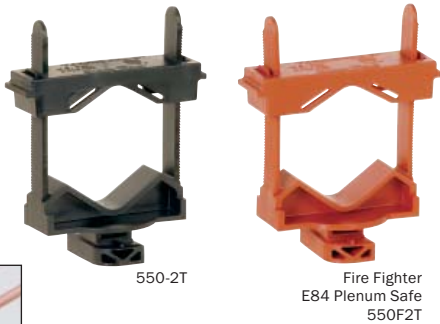

NEW

TouchDown™

Universal Beam Clamp

- Easily attaches to I-beams or steel truss members
- Pivots to run pipe perpendicular or parallel to beam
- Reduces labor cost

Specifications

| | TouchDown with Beam Clamp | TouchDown II with Beam Clamp |
|------------------------|--|--|
| Clamp Range | ¼"-1" CTS ⅜"-1" Sch. 40 | ½"-2" CTS ⅝"-2" Sch. 40 |
| Max. Beam Range | ¼" | ½" |
| Nylon Hanger | 100% corrosion proof virgin nylon 66 U.V. protected, UL94 V-2 rated | 100% corrosion proof virgin nylon 66 U.V. protected, UL94 V-2 rated |

Testing load applied to bridge.

Metal beam clamp static load: 250 lbs.
For indoor installation only.

Perpendicular run

Parallel run

| Item No. | Description | Min. Qty. | Case Qty. | List Price |
|----------|------------------------------|-----------|-----------|------------|
| 550-11E | TouchDown with beam clamp | 100 | 100 | 1.98 EA |
| 550-20E | TouchDown II with beam clamp | 25 | 25 | 2.80 EA |

Supply • Drainage • Support • Testing • Specialties • Tools • Access

Sioux Chief Commercial Brackets and Clamps

TouchDown™ Universal Pipe Clamp

TouchDown II™ Large Universal Pipe Clamp

TouchDown II™ Strut Clamp Large Universal Pipe Clamp for Strut

Pipe Eye Suspension Bracket™ Galvanized Steel

Pipe Eye™ Insulators

Available for 1/2", 3/4", and 1" diameter CTS in Standard, Gluable, Fire Retardant, and Fire Fighter E84 Plenum Safe.

Power Bar™ Universal Slider Bracket