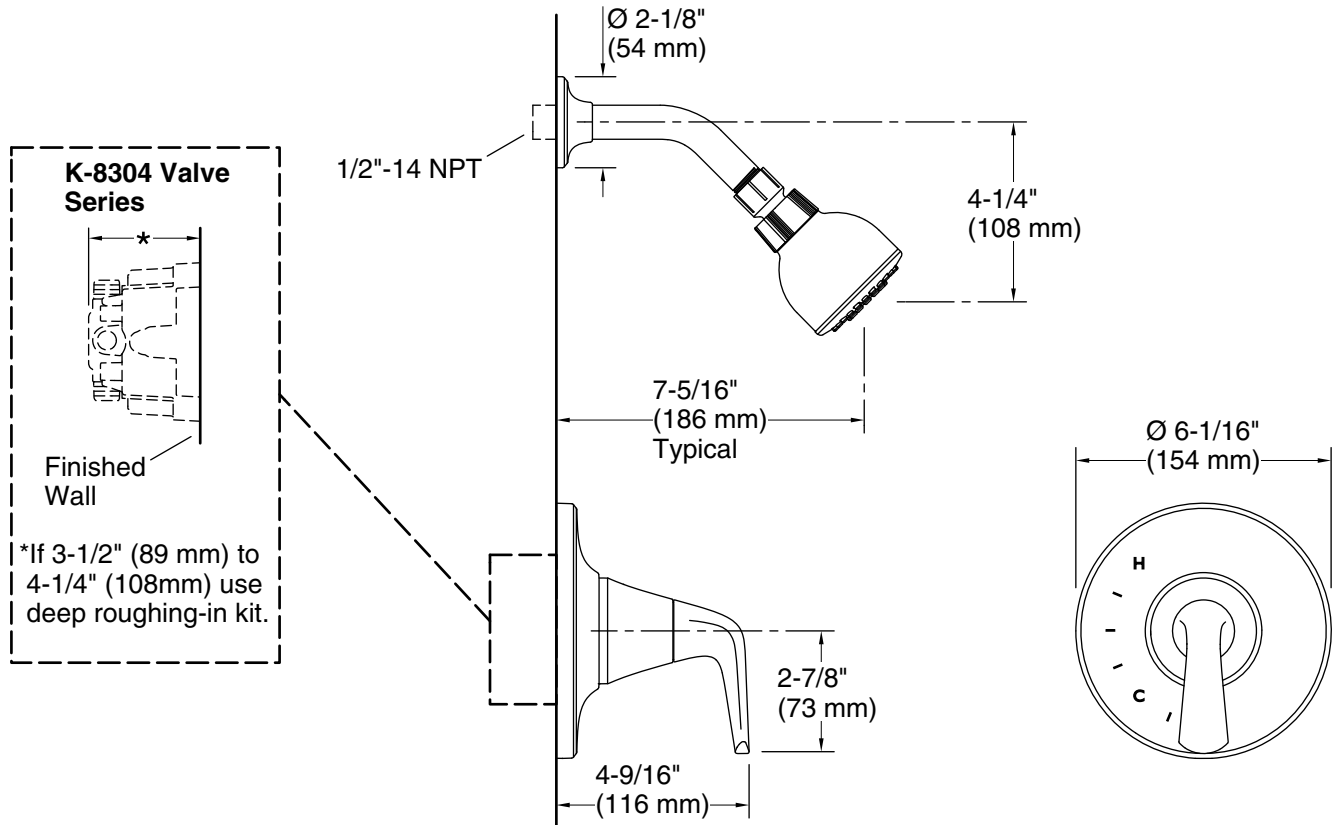

For the most current Specification Sheet, go to [www.sterlingplumbing.com](http://www.sterlingplumbing.com).

4-28-2024 19:37 - US

**Technical Information**

All product dimensions are nominal.

**Faucet:**

Flow rate: 1.75 gal/min (6.6 l/min)

Drain included: No

**Showerhead/Body Spray:**

Rated maximum flow: 1.75 gal/min (6.6 l/min)

Pressure: 45 psi (3.1 bar)

**Notes**

Install this product according to the installation instructions.