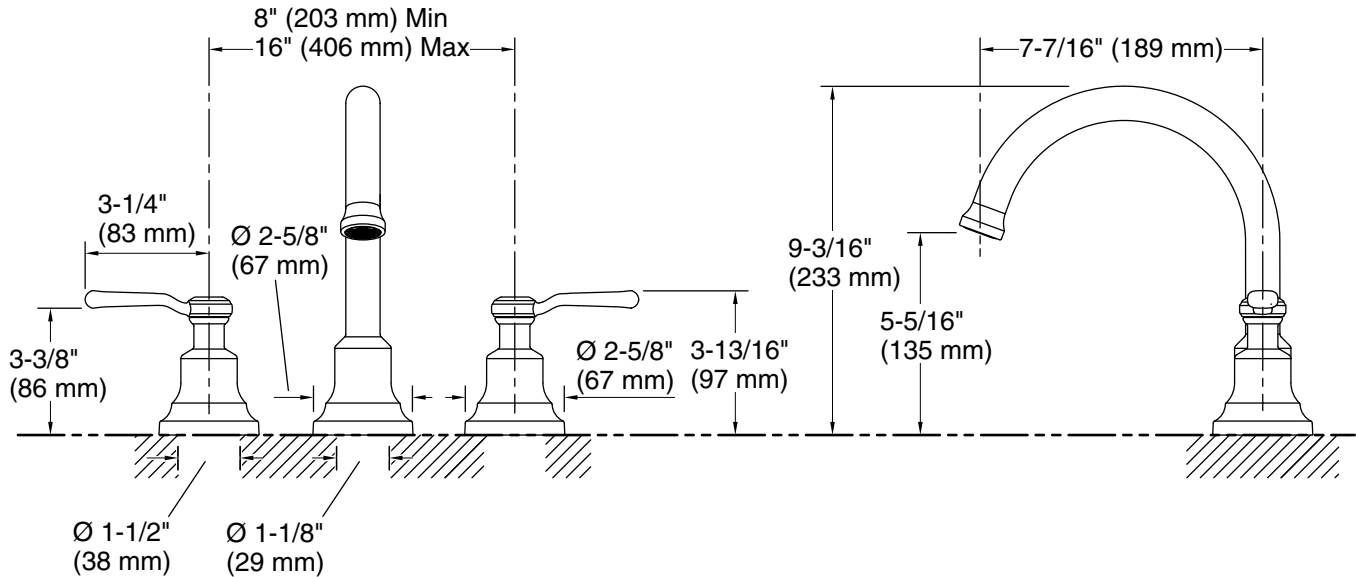

Ludington®

Deck-mount bath faucet trim
T29364-4

Features

- Two Lever handles offer separate control of hot and cold water
- 7-7/16" (189 mm) nondiverter spout
- Coordinates with other products in the Ludington collection
- Trim only; requires high-flow ceramic valves to complete installation (K-300-K, K-300-KR, or K-301-K)

For the most current Specification Sheet, go to www.sterlingplumbing.com.

3-25-2025 23:25 - US/CA

Technical Information

All product dimensions are nominal.

Spout:

Spout reach: 8-5/8" (219 mm)

Notes

Install this product according to the installation instructions.