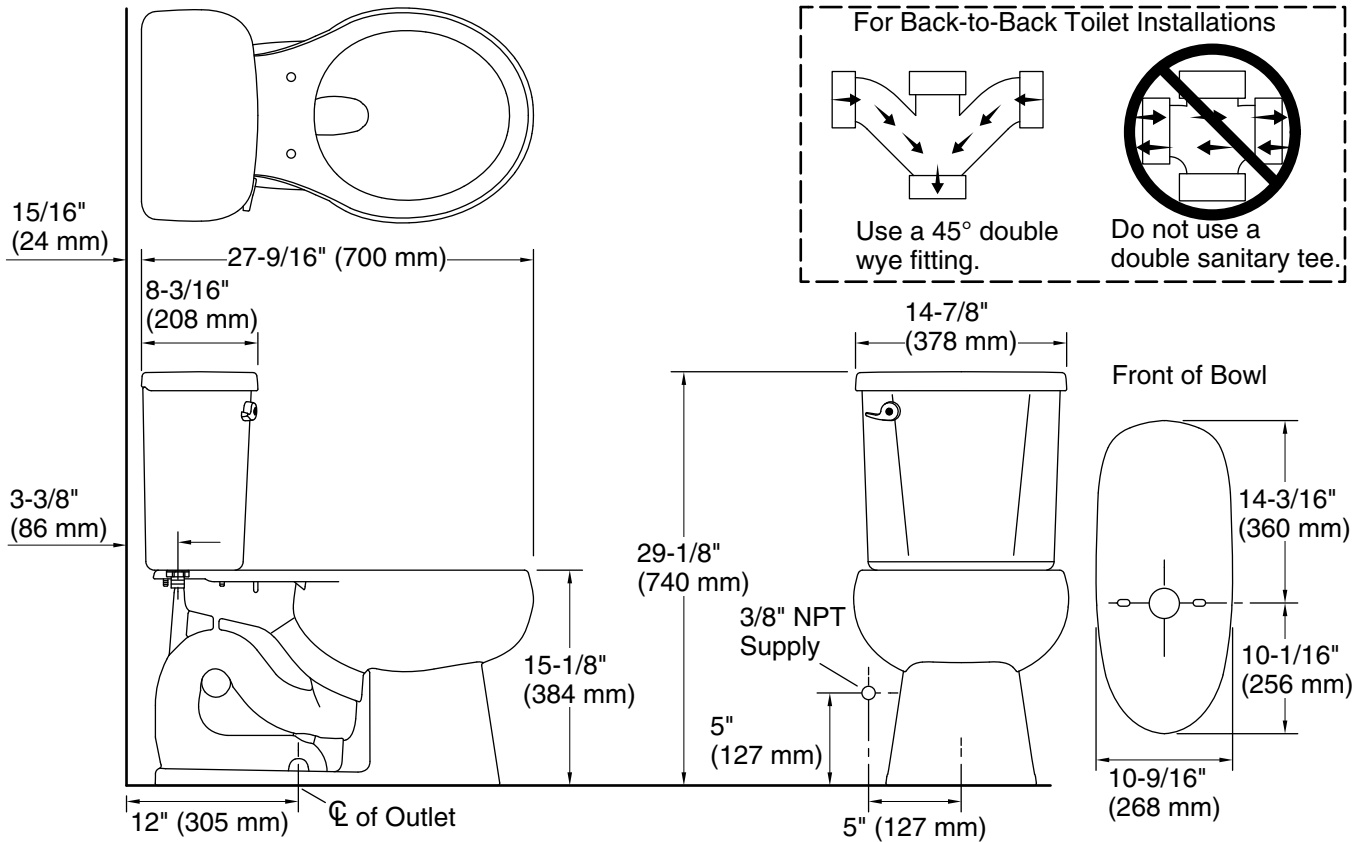

## Features

- Two-piece design
- Round-front bowl offers an ideal solution for smaller bathrooms and powder rooms
- Standard height
- 1.28 gpf (4.8 lpf)
- 2-1/8" (54 mm) fully glazed trapway
- Pro Force® Plus flushing technology delivers greater flushing power than previous Pro Force® models

## Installation

- Three-bolt quick-connect installation
- Standard 12" (305 mm) rough-in
- Seat and supply line sold separately

### Technical Information

All product dimensions are nominal.

Toilet type:	Floor-mount
Waste Outlet:	Floor
Bowl shape:	Round-front
Flush type:	Flush Valve
Trap passageway:	2-1/8" (54 mm)
Water surface size:	10" x 8" (254 mm x 203 mm)
Rim to water surface:	6-3/16" (157 mm)
Rough-in:	12" (305 mm)

### Notes

Install this product according to the installation instructions.

For back-to-back toilet installations: Use only a 45° double wye fitting.