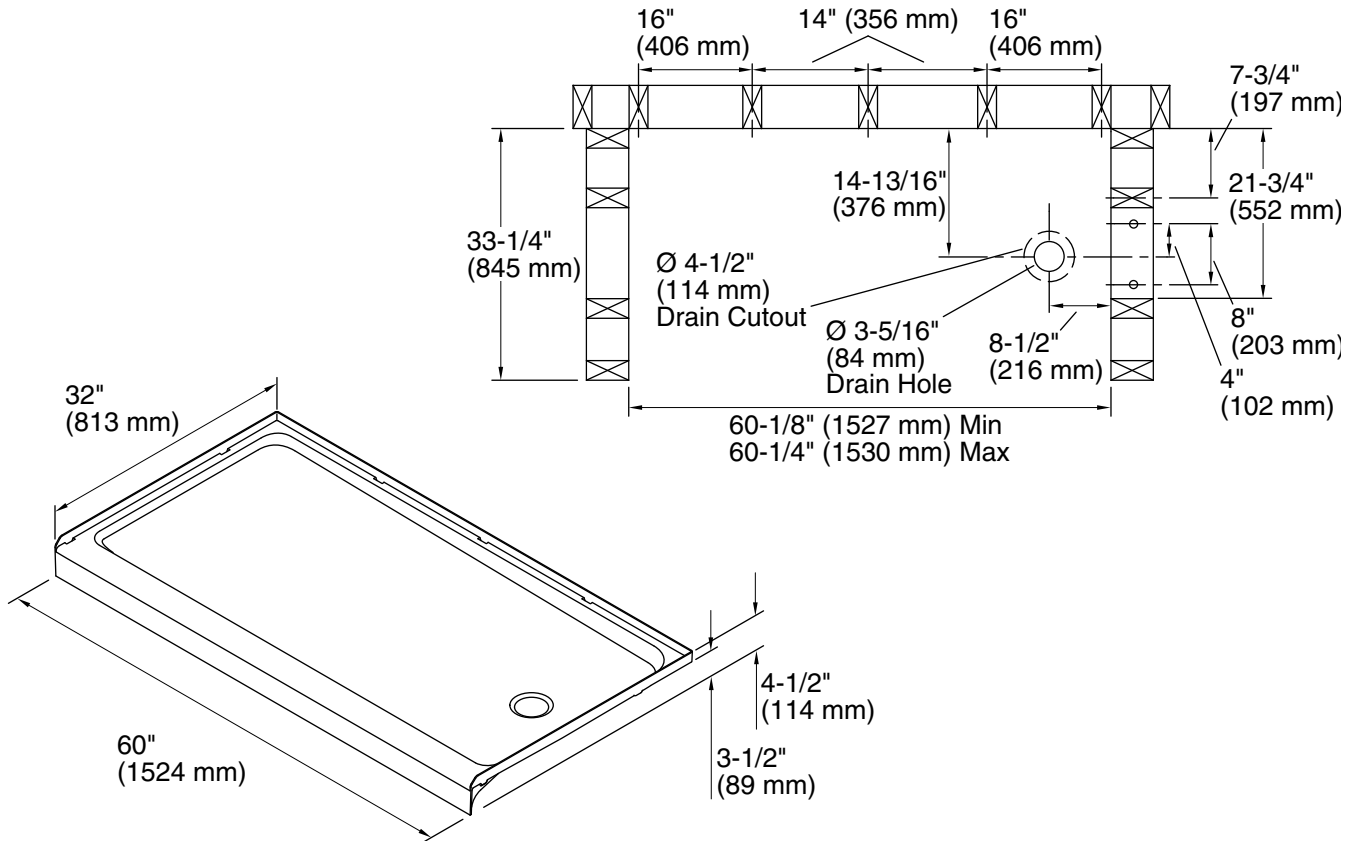

For the most current Specification Sheet, go to [www.sterlingplumbing.com](http://www.sterlingplumbing.com).

5-29-2021 21:35 - US/CA

**Technical Information**

All product dimensions are nominal.

Installation: Three-wall alcove  
 Drain location: Right  
 Weight: 35.6 lbs (16.1 kg)