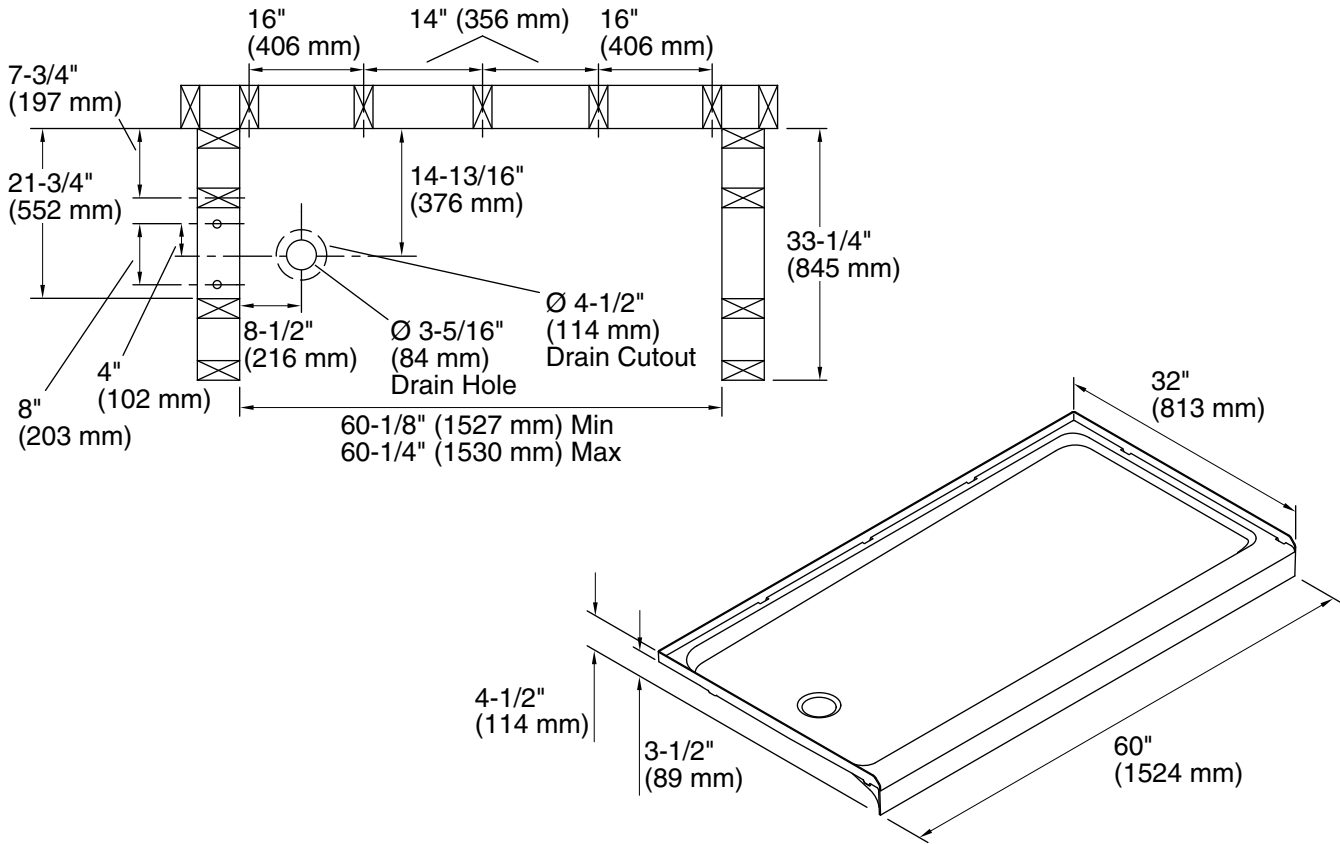

For the most current Specification Sheet, go to [www.sterlingplumbing.com](http://www.sterlingplumbing.com).

5-29-2021 21:34 - US/CA

**Technical Information**

All product dimensions are nominal.

Installation: Three-wall alcove  
 Drain location: Left  
 Weight: 35.6 lbs (16.1 kg)