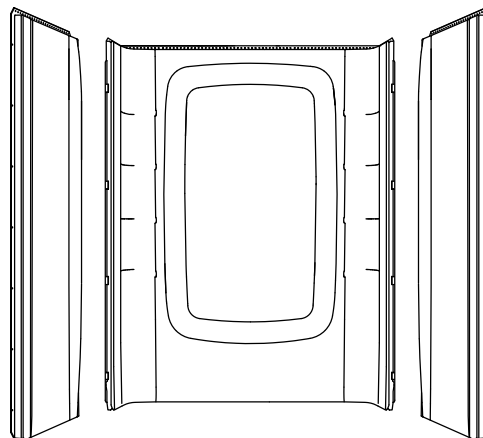

STORE+®

60" bath/shower wall set

71474100

Features

- Tongue-and-groove modular design allows for easy installation during any phase of construction.
- Includes four rimmed shelves, two caddies, two hooks, and two soap dishes with towel bar.
- Dishwasher-safe shelves and bins snap into place; no tools required.
- Holds up to 30 bottles.
- Easy-to-clean, durable high-gloss finish.
- Includes complete wall set.

Material

- Compression molded from our exclusive solid Vikrell® material.

Installation

- Alcove.
- Caulk-free installation.

Recommended Products/Accessories

- 71171110 60-1/4" x 30" bath
- 71171112 60" x 30" AFD bath w/ integral apron
- 71171120 60-1/4" x 30" bath
- 71171122 60" x 30" AFD bath w/ integral apron
- K-23726 Drain treatment
- K-23733 Vikrell® cleaner

Included Components

1. Additional Components:
   10-piece Accessory Kit

Codes/Standards

- CSA B45.5/IAPMO Z124
- ASTM E162
- ASTM E662

STERLING® Vikrell® or Acrylic Baths and Shower Bases Ten-Year Limited Warranty

See website for detailed warranty information.

Available Colors/Finishes

Color tiles intended for reference only.

Color	Code	Description

	0	White