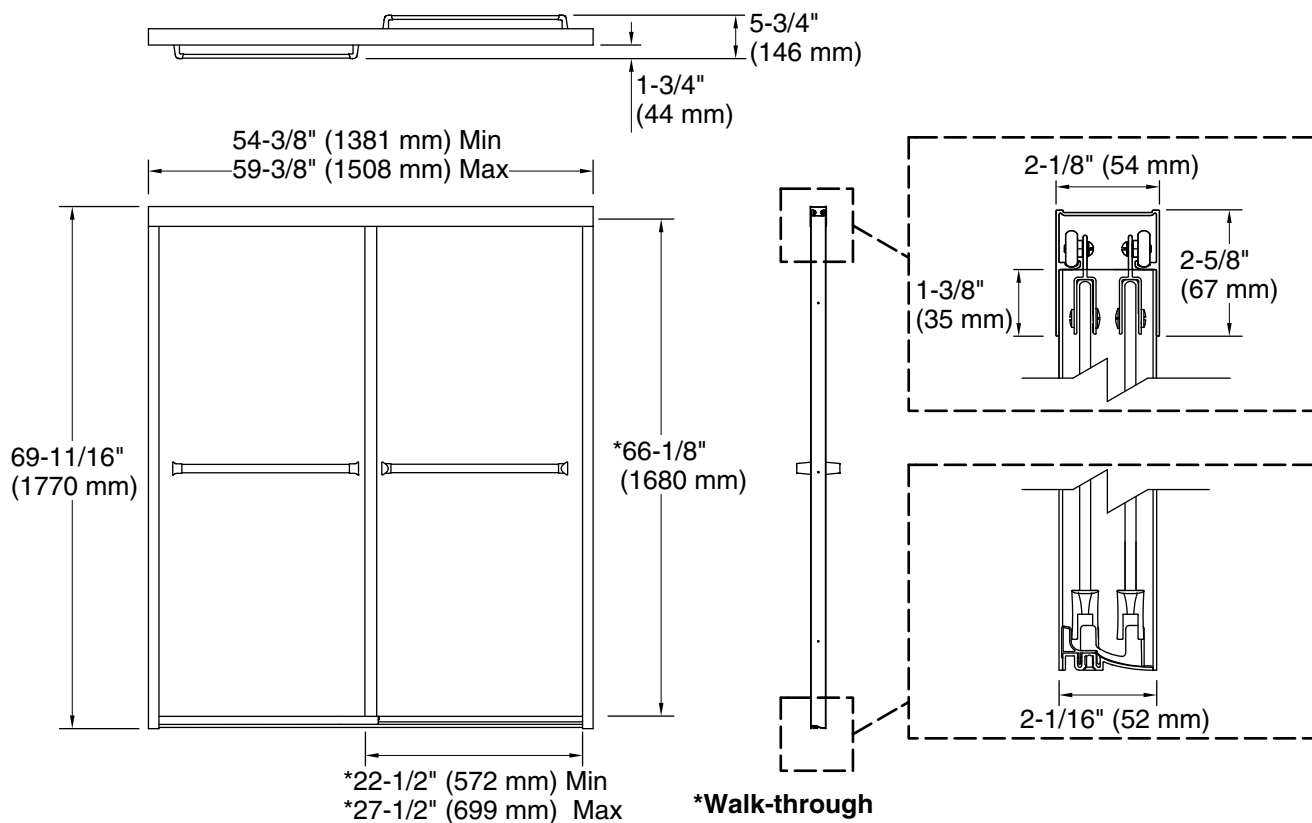

Technical Information

All product dimensions are nominal.

- Base-To-Wall 5/8" (16 mm)
- Radius – Max:
- Shower Ledge Min 2-1/2" (64 mm)
- Flat:
- Shower Wall Min 2-1/2" (64 mm)
- Flat:

Notes

Install this product according to the installation instructions.