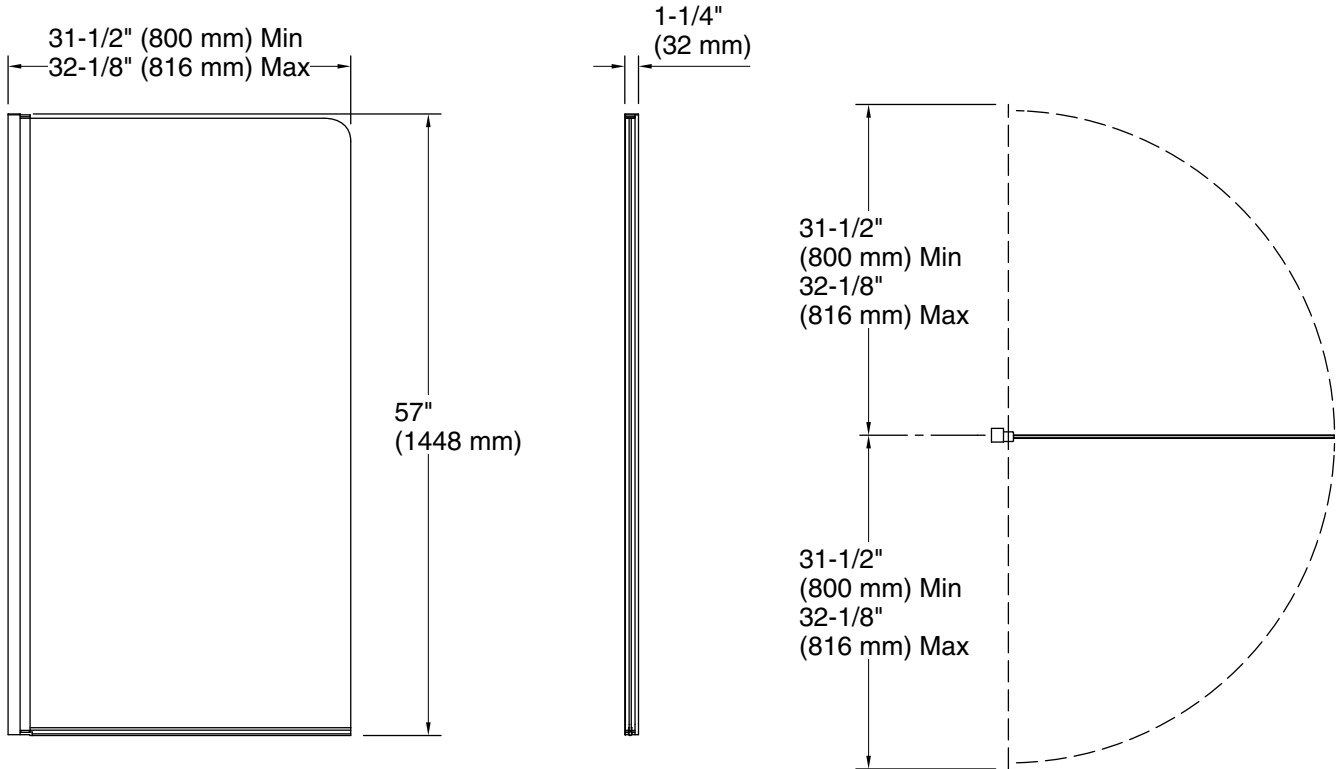

Code	Description
------	-------------

G05	Clear
-----	-------

Technical Information

All product dimensions are nominal.

- Base-To-Wall 1/2" (13 mm)
- Radius – Max:
- Shower Ledge Min 1-1/4" (32 mm)
- Flat:
- Shower Wall Min 1-1/4" (32 mm)
- Flat:
- Wall Studs Required Yes
- for Door:

Notes

Install this product according to the installation instructions.

The vertical opening should be a minimum of 57" (1448 mm) to allow for installation clearance.