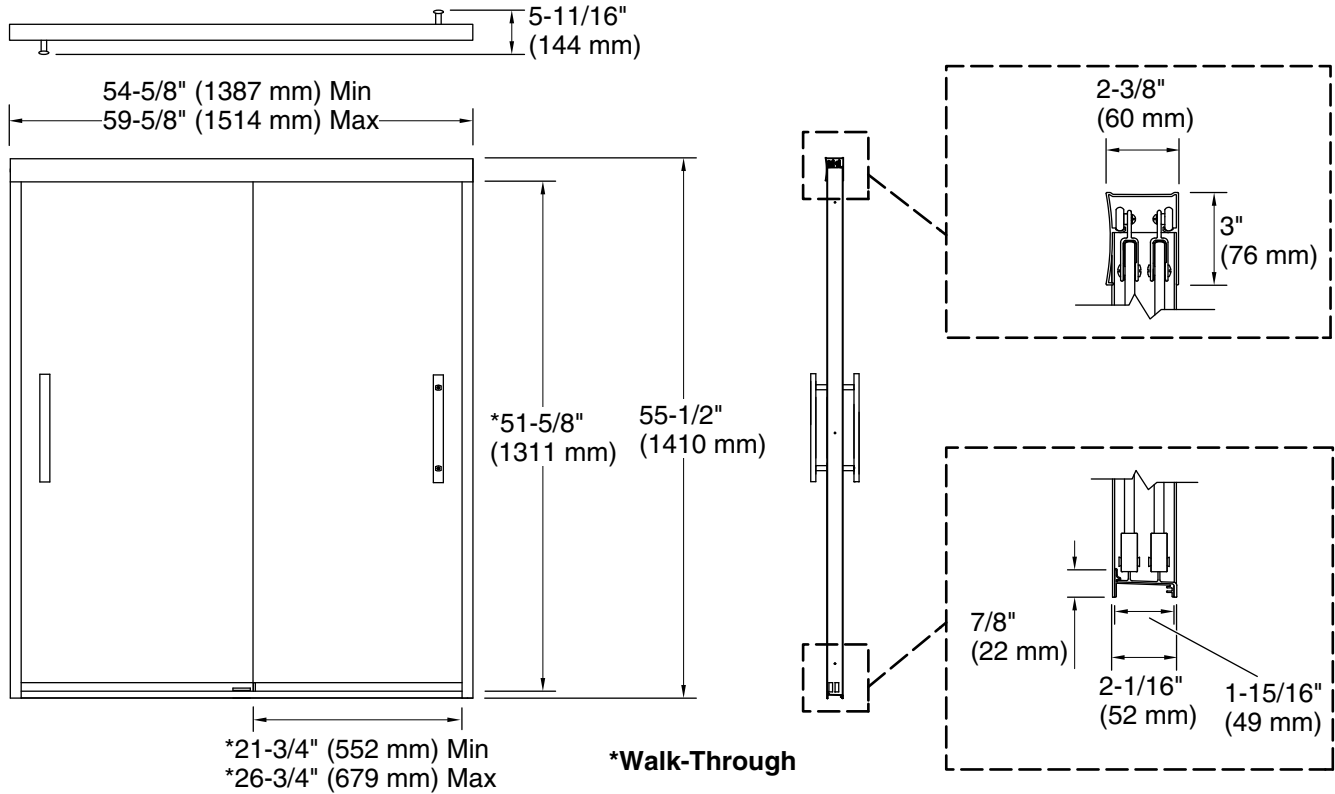

Finesse™ Peak®
 55-1/2" H frameless sliding bath door with 5/16"-thick glass
 542808-59

Features

- Frameless
- 5/16" (8 mm) thick tempered glass
- CleanCoat®+ glass coating creates a hydrophobic barrier that repels water, soap scum, and residue, saving time and protecting shower doors 10 times longer than original CleanCoat. (Based on 2021 internal wear/abrasion testing using a microfiber cloth.)
- Vertical blade handles complete the look of this door
- Tempered glass ensures enhanced safety and durability

2-14-2025 23:42 - US/CA

Technical Information

All product dimensions are nominal.

- Base-To-Wall 1/2" (13 mm)
- Radius – Max:
- Shower Ledge Min 2" (51 mm)
- Flat:
- Shower Wall Min 2-3/8" (60 mm)
- Flat:

Notes

Install this product according to the installation guide.

NOTICE: The vertical opening should be a minimum of 58" (1473 mm) to allow clearance for installation.