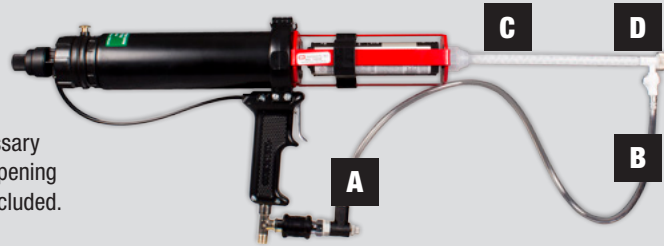

SEM Products, Inc.
Rock Hill, SC 29730
1-800-831-1122
semproducts.com

LEARN MORE AT
semproducts.com/shop-cabinet