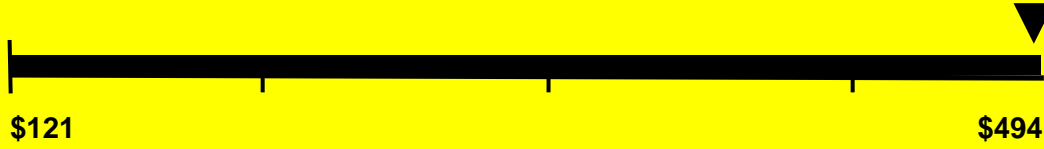

U.S. Government

Federal law prohibits removal of this label before consumer purchase.

ENERGYGUIDE

Water Heater - Electric

Rheem/Ruud Universal

Tank Size (Storage Capacity) : 36 gallons

ELD40-FTB

Estimated Yearly Energy Cost

$489

Cost Range of Similar Models

First Hour Rating

(How much hot water you get in the first hour of use)

very small	low	medium 55 gallons	high

Estimated Yearly Energy Use

- Your cost will depend on your utility rates and use.
- Cost range based only on models fueled by Electric with a medium first hour rating (51 to less than 75 gallons) .
- Estimated energy cost based on a national average Electric cost of
- Estimated yearly electric use: 3493 kWh

www.ftc.gov/energy