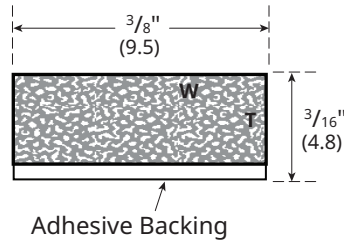

CUT
SHEET

PEMKO WEATHERIZATION PRODUCTS

Closed Cell Firm PVC Foam Tape

Experience a safer
and more open world

P261

AVAILABLE FINISHES: **BLACK**

AVAILABLE LENGTHS: **17'**

HEIGHT/THICKNESS: $\frac{3}{16}$ " (**4.8 mm**)

WIDTH: $\frac{3}{8}$ " (**9.5 mm**)

| |
|---------------|
| TITLE: |
| PREPARED FOR: |
| PREPARED BY: |
| DATE: |
| COMMENTS: |