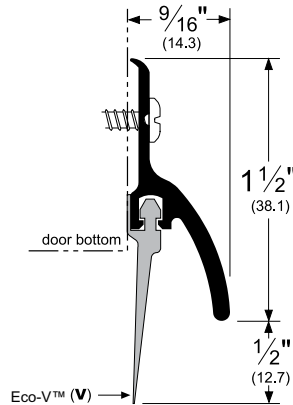

Architectural Door Accessories

ASSA ABLOY

Pemko Door Bottoms: Door Bottom Sweeps

The global leader in
door opening solutions

345_V

AVAILABLE FINISHES: **A**, **BSP**, **C**, **D**, **G**, **WSP**, **10BE**
WIDTH: **9/16"** (14.3 mm)
PROFILE HEIGHT: **1-1/2"** (38.1 mm)
TOTAL HEIGHT WITH INSERT: **2"** (50.8 mm)

A (Mill Finish Aluminum)
BSP (Black Suede Powder Coated Aluminum)
C (Clear Anodized Aluminum)
D (Dark Bronze Anodized Aluminum)
WSP (White Suede Powder Coated Aluminum)
10BE (Satin Bronze Powder Coated Aluminum)