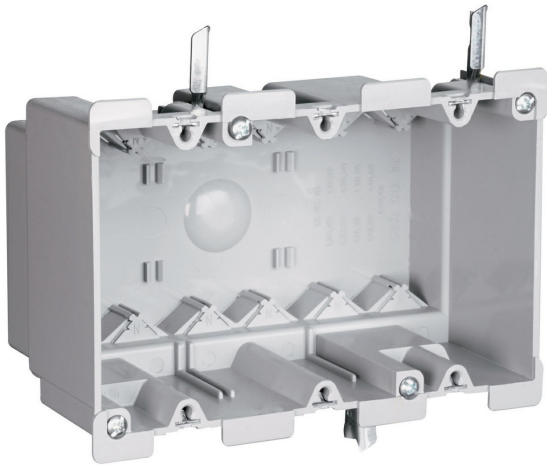

Pass and Seymour
Old Work Switch and Outlet Box with Quick/Click
Part No. S352W

Triple Gang, Old Work Switch and Outlet Box with Swing-Bracket for mounting. Adjusts from 1 1/4" down to 1/8". Six Auto/Clamps for Each End. 10 pack.

Features & Benefits

Quick/Click feature secures devices quickly and easily.

Does not strip when over-torqued.

6: Auto/Clamps on each end eliminate the need for separate cable clamps.

Metal swing bracket for quick mounting in existing walls.

Big 52 cubic inch capacity.

Divider plate (LVDIV1, sold separately) used when installing line and low-voltage devices or multiple 277 volt devices in same box.

Easy installation, rectangular cutout.

Swing bracket adjusts from 1 1/4 inch to 1/8 inch.

Durable, impact-resistant thermoplastic box.

Specifications

General Info

Color	Gray	UPC Number	785007179149
Country Of Origin	United States	Product Line	Pass & Seymour
Construction	Thermoplastic	Standard	UL Listed