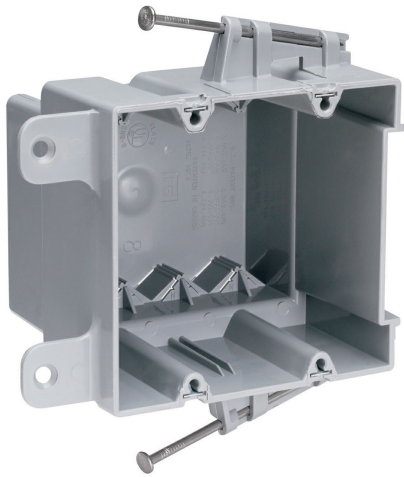

Pass and Seymour
Switch & Outlet Box
Part No. S235RAC

Double Gang Switch and Outlet Box with captive mounting nails on each end and four auto alamps on each end. It is easy to install with a rectangular cutout. It is durable and has an impact-resistant thermoplastic box. It contains innovative extras that cut installation time. 50 pack

Features & Benefits

Quick/Click feature secures devices quickly and easily.

Does not strip when over-torqued.

4 Auto/Clamps on each end eliminate the need for separate cable clamps.

Specifications

General Info

Color	Gray	UPC Number	785007215090
Country Of Origin	United States	Product Line	Pass & Seymour
Construction	Thermoplastic	Standard	UL Listed

Dimensions

Cubic Capacity	35 cu in
----------------	----------