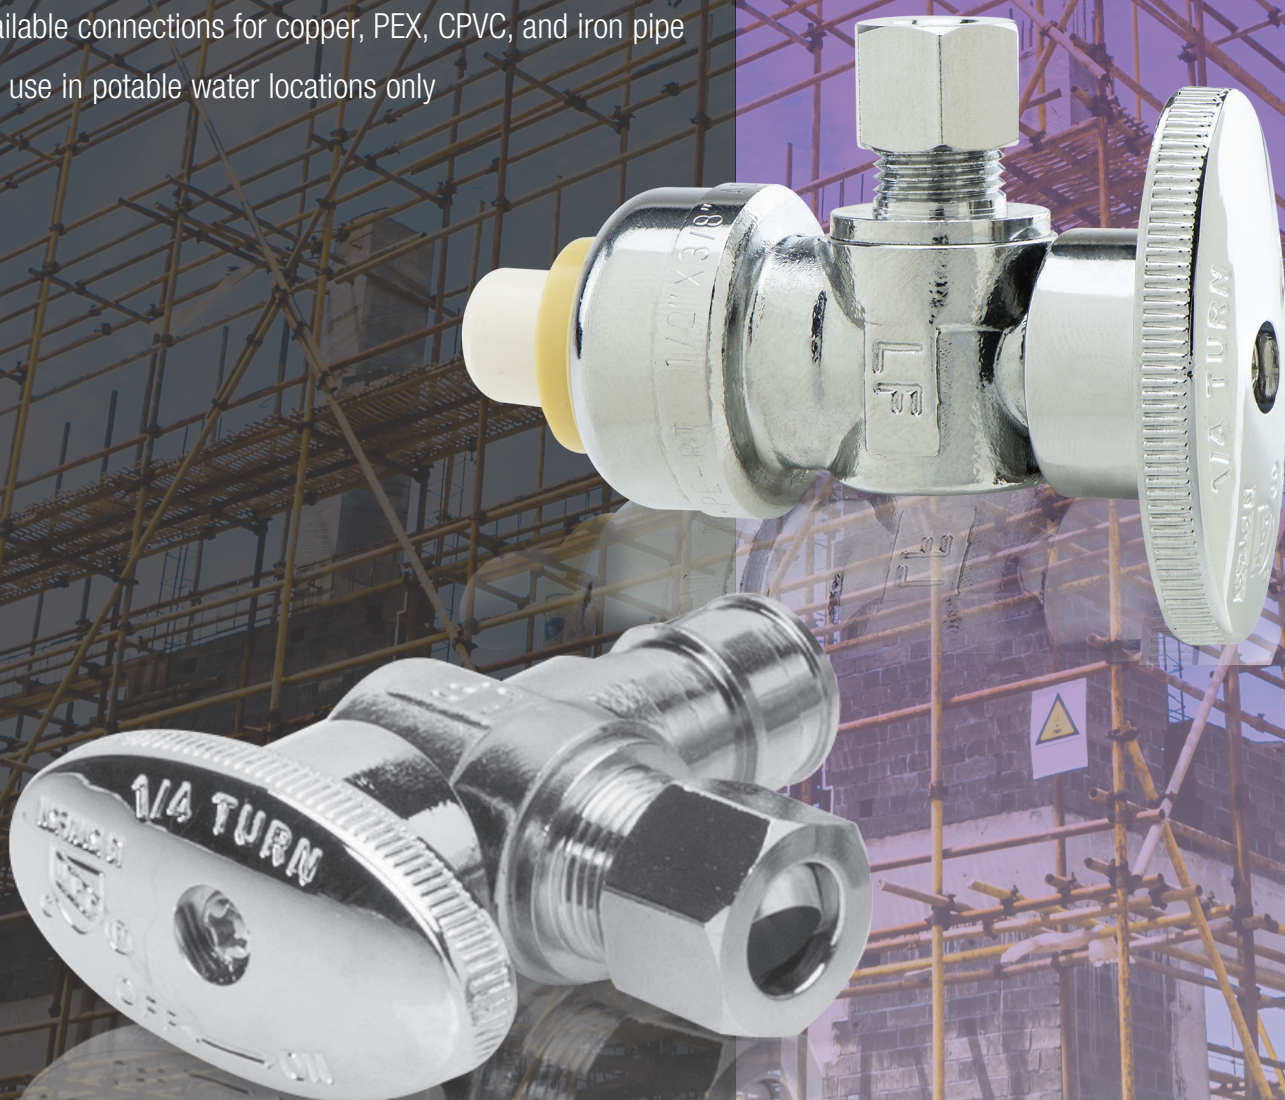

- 1/4-turn ball stop has an easy on/off operation with a 90 degree turn of the handle
- Chrome plated for corrosion resistance
- Available connections for copper, PEX, CPVC, and iron pipe
- For use in potable water locations only