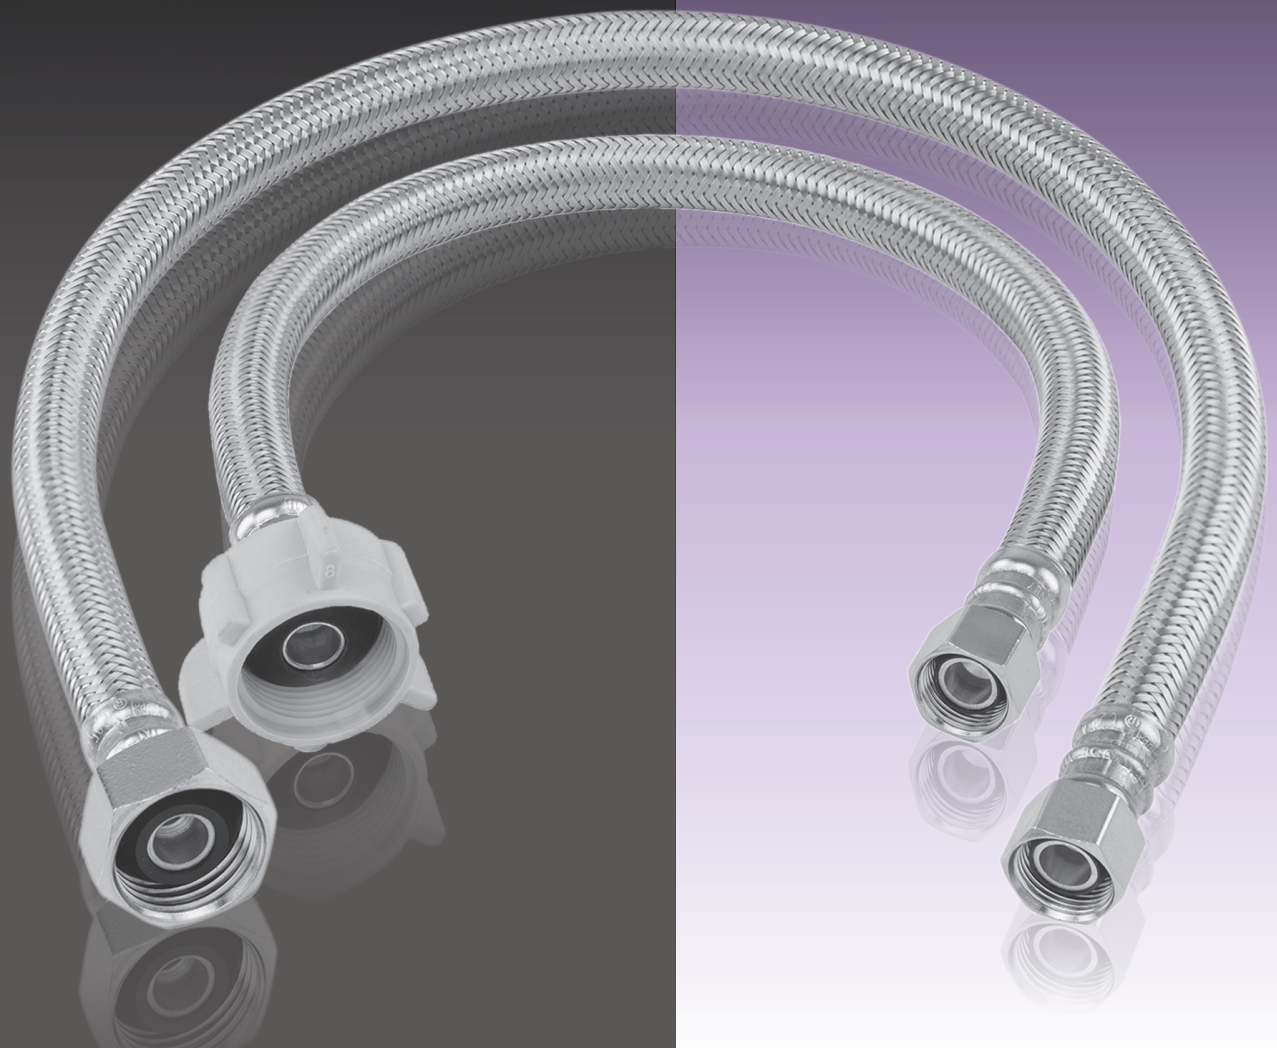

Water Connectors

Plumbshop braided stainless steel connectors are available for toilets, faucets, washing machines, dishwashers, and ice makers. The braided fibers are designed to bend freely while allowing for a more flexible connector. Available in a variety of configurations and lengths.

- PVC inner tubing with a chrome plated nut and rubber seal
- For use in potable water distribution systems in accessible locations only
- Ideal for installations in tight spaces