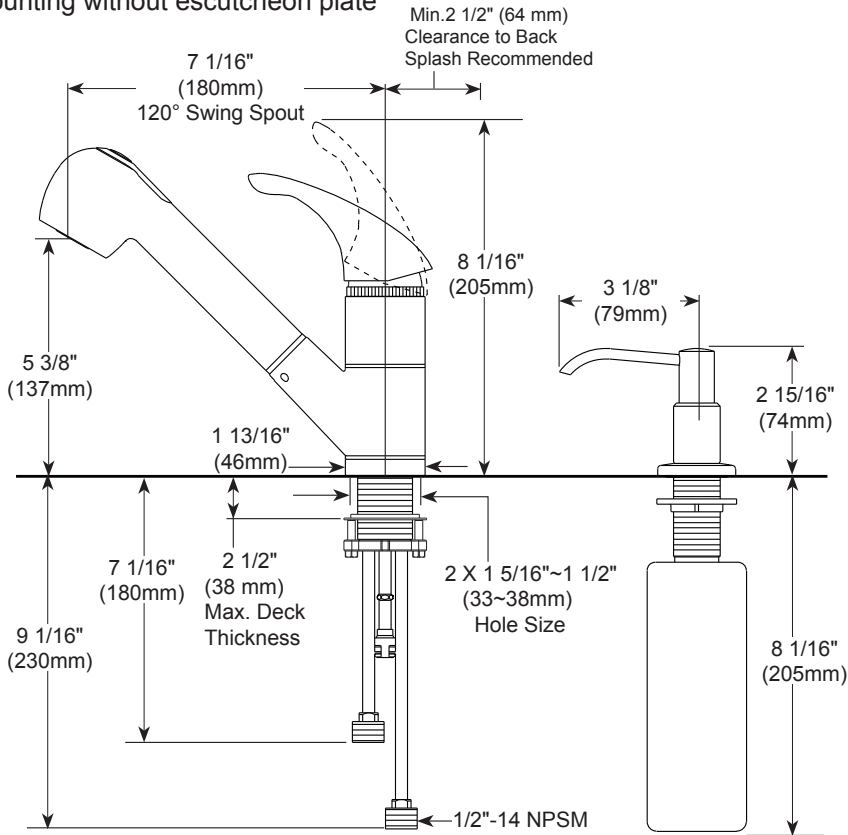

PEERLESS®

Mounting without escutcheon plate

Mounting with escutcheon plate

▲ Designate proper finish suffix

PSP-K-P18550LF Rev D

P18550LF▲
P18550LF▲-SD

KITCHEN FAUCETS

- Single handle pull-out
- 1, 2, 3 or 4 Hole Sink Applications

STANDARD SPECIFICATIONS:

- Maximum 1.5 gpm @ 60 psi, 5.7 L/min @ 414 kPa (P18550LF▲)
- Maximum 1.8 gpm @ 60 psi, 6.8 L/min @ 414 kPa (P18550LF▲-SD)
- Single handle kitchen faucet for exposed mountings on 1 and 3 hole sinks with 8" centers. (P18550LF▲ only)
- Single handle kitchen faucet for exposed mountings on 2 and 4 hole sinks with 8" centers. (P18550LF▲-SD & P18550LF▲-SD-W)
- Standard 7 1/16" (180mm) long spout swings 120
- Replaceable rotating ball valve with replaceable non-metallic seats
- 1/2"-14 NPSM threaded male inlet adapters.