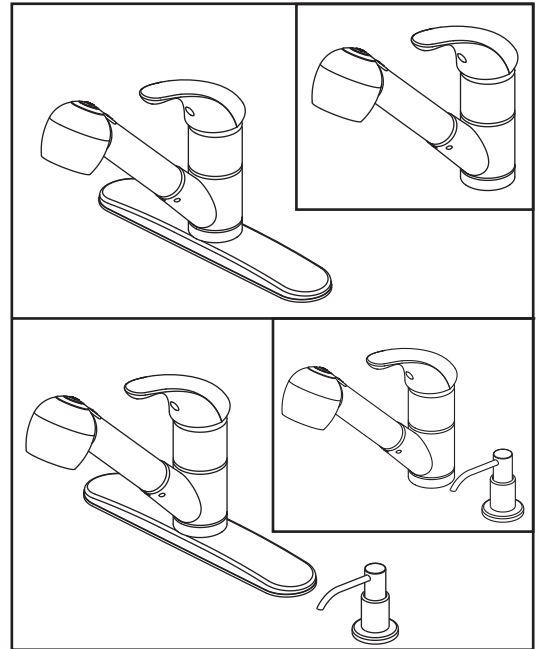

PEERLESS®

Mounting without escutcheon plate

Mounting with escutcheon plate

▲ Designate proper finish suffix

PSP-K-P18550LF Rev D

P18550LF▲
P18550LF▲-SD

KITCHEN FAUCETS

- Single handle pull-out
- 1, 2, 3 or 4 Hole Sink Applications

STANDARD SPECIFICATIONS:

- Maximum 1.5 gpm @ 60 psi, 5.7 L/min @ 414 kPa (P18550LF▲)
- Maximum 1.8 gpm @ 60 psi, 6.8 L/min @ 414 kPa (P18550LF▲-SD)
- Single handle kitchen faucet for exposed mountings on 1 and 3 hole sinks with 8" centers. (P18550LF▲ only)
- Single handle kitchen faucet for exposed mountings on 2 and 4 hole sinks with 8" centers. (P18550LF▲-SD & P18550LF▲-SD-W)
- Standard 7 1/16" (180mm) long spout swings 120
- Replaceable rotating ball valve with replaceable non-metallic seats
- 1/2"-14 NPSM threaded male inlet adapters.