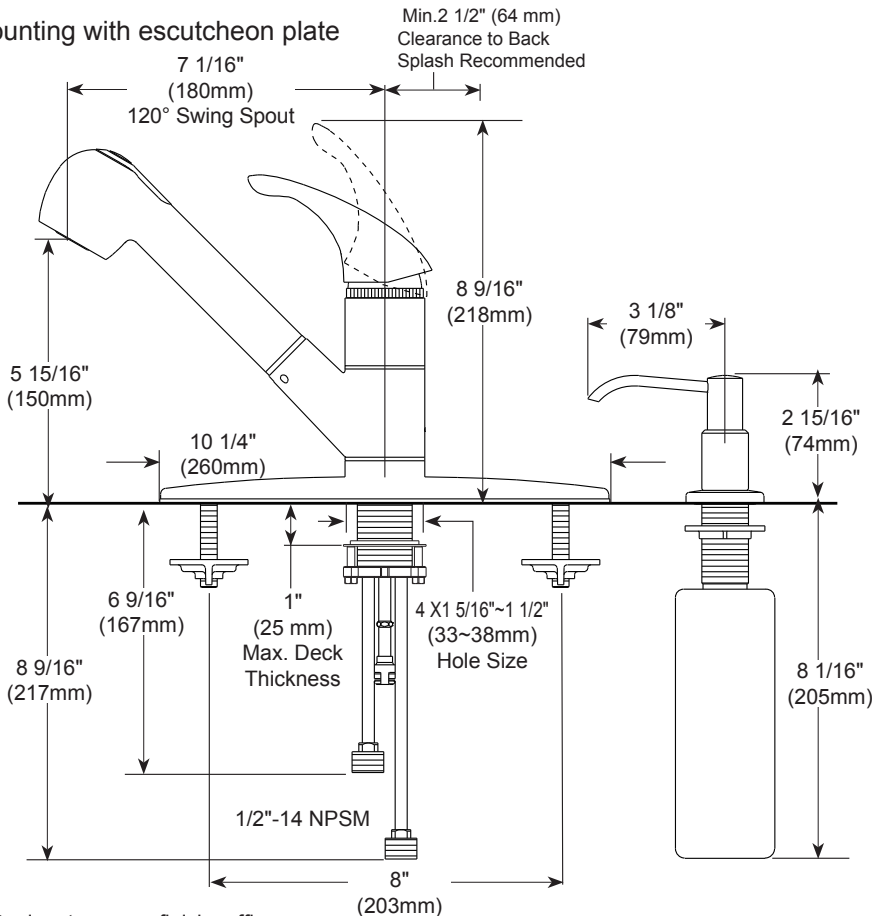

PEERLESS®

Mounting without escutcheon plate

Mounting with escutcheon plate

▲ Designate proper finish suffix

PSP-K-P18550LF Rev D

P18550LF▲
P18550LF▲-SD

KITCHEN FAUCETS

- Single handle pull-out
- 1, 2, 3 or 4 Hole Sink Applications

STANDARD SPECIFICATIONS:

- Maximum 1.5 gpm @ 60 psi, 5.7 L/min @ 414 kPa (P18550LF▲)
- Maximum 1.8 gpm @ 60 psi, 6.8 L/min @ 414 kPa (P18550LF▲-SD)
- Single handle kitchen faucet for exposed mountings on 1 and 3 hole sinks with 8" centers. (P18550LF▲ only)
- Single handle kitchen faucet for exposed mountings on 2 and 4 hole sinks with 8" centers. (P18550LF▲-SD & P18550LF▲-SD-W)
- Standard 7 1/16" (180mm) long spout swings 120
- Replaceable rotating ball valve with replaceable non-metallic seats
- 1/2"-14 NPSM threaded male inlet adapters.