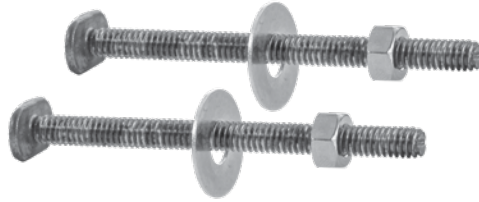

Packaged BRASS Bolt Sets with Nuts & Washers

Brass bolts made in the U.S.A.

PASCO has cataloged the most popular bolt sets.

Each set comes with 2 brass bolts, 2 NP brass nuts and 2 plated steel washers.

Please contact us to package any set you require from other components listed on the following pages.

PART NUMBER	SIZE
100	1/4" x 2-1/4"
94	1/4" x 3-1/2"
82	5/16" x 2-1/4"

- With Steel Speed Nuts

PART NUMBER	SIZE
102	1/4" x 2-1/4"
107	1/4" x 3-1/2"
59	5/16" x 2-1/4"

- With "Push On" Speed Washers

PART NUMBER	SIZE
102-SN	1/4" x 2-1/4"
107-SN	1/4" x 3-1/2"

- With Speed Nuts & Round Plastic Bolt Caps

PART NUMBER	SIZE
106	1/4" x 2-1/4"

- With Hex Speed Nuts

PART NUMBER	SIZE
28	1/4" x 2-1/4"
30	1/4" x 3-1/2"