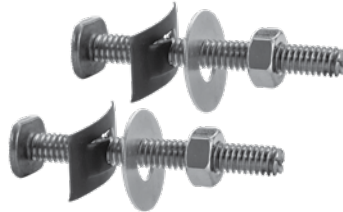

Packaged BRASS Bolt Sets with Nuts & Washers

Brass bolts made in the U.S.A.

PASCO has cataloged the most popular bolt sets.

Each set comes with 2 brass bolts, 2 NP brass nuts and 2 plated steel washers.

Please contact us to package any set you require from other components listed on the following pages.

PART NUMBER	SIZE
100	1/4" x 2-1/4"
94	1/4" x 3-1/2"
82	5/16" x 2-1/4"

- With Steel Speed Nuts

PART NUMBER	SIZE
102	1/4" x 2-1/4"
107	1/4" x 3-1/2"
59	5/16" x 2-1/4"

- With "Push On" Speed Washers

PART NUMBER	SIZE
102-SN	1/4" x 2-1/4"
107-SN	1/4" x 3-1/2"

- With Speed Nuts & Round Plastic Bolt Caps

PART NUMBER	SIZE
106	1/4" x 2-1/4"

- With Hex Speed Nuts

PART NUMBER	SIZE
28	1/4" x 2-1/4"
30	1/4" x 3-1/2"