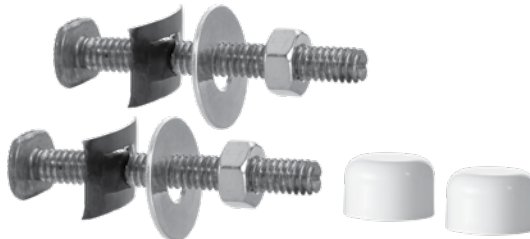

Packaged BRASS Bolt Sets with Nuts & Washers

Brass bolts made in the U.S.A.

PASCO has cataloged the most popular bolt sets.

Each set comes with 2 brass bolts, 2 NP brass nuts and 2 plated steel washers.

Please contact us to package any set you require from other components listed on the following pages.

PART NUMBER	SIZE
100	1/4" x 2-1/4"
94	1/4" x 3-1/2"
82	5/16" x 2-1/4"

- With Steel Speed Nuts

PART NUMBER	SIZE
102	1/4" x 2-1/4"
107	1/4" x 3-1/2"
59	5/16" x 2-1/4"

- With "Push On" Speed Washers

PART NUMBER	SIZE
102-SN	1/4" x 2-1/4"
107-SN	1/4" x 3-1/2"

- With Speed Nuts & Round Plastic Bolt Caps

PART NUMBER	SIZE
106	1/4" x 2-1/4"

- With Hex Speed Nuts

PART NUMBER	SIZE
28	1/4" x 2-1/4"
30	1/4" x 3-1/2"