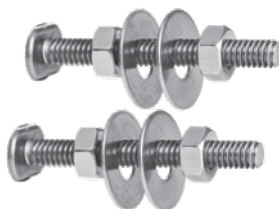

Packaged BRASS Bolt Sets with Nuts & Washers

Brass bolts made in the U.S.A.

PASCO has cataloged the most popular bolt sets.

Each set comes with 2 brass bolts, 2 NP brass nuts and 2 plated steel washers.

Please contact us to package any set you require from other components listed on the following pages.

PART NUMBER	SIZE
100	1/4" x 2-1/4"
94	1/4" x 3-1/2"
82	5/16" x 2-1/4"

- With Steel Speed Nuts

PART NUMBER	SIZE
102	1/4" x 2-1/4"
107	1/4" x 3-1/2"
59	5/16" x 2-1/4"

- With "Push On" Speed Washers

PART NUMBER	SIZE
102-SN	1/4" x 2-1/4"
107-SN	1/4" x 3-1/2"

- With Speed Nuts & Round Plastic Bolt Caps

PART NUMBER	SIZE
106	1/4" x 2-1/4"

- With Hex Speed Nuts

PART NUMBER	SIZE
28	1/4" x 2-1/4"
30	1/4" x 3-1/2"